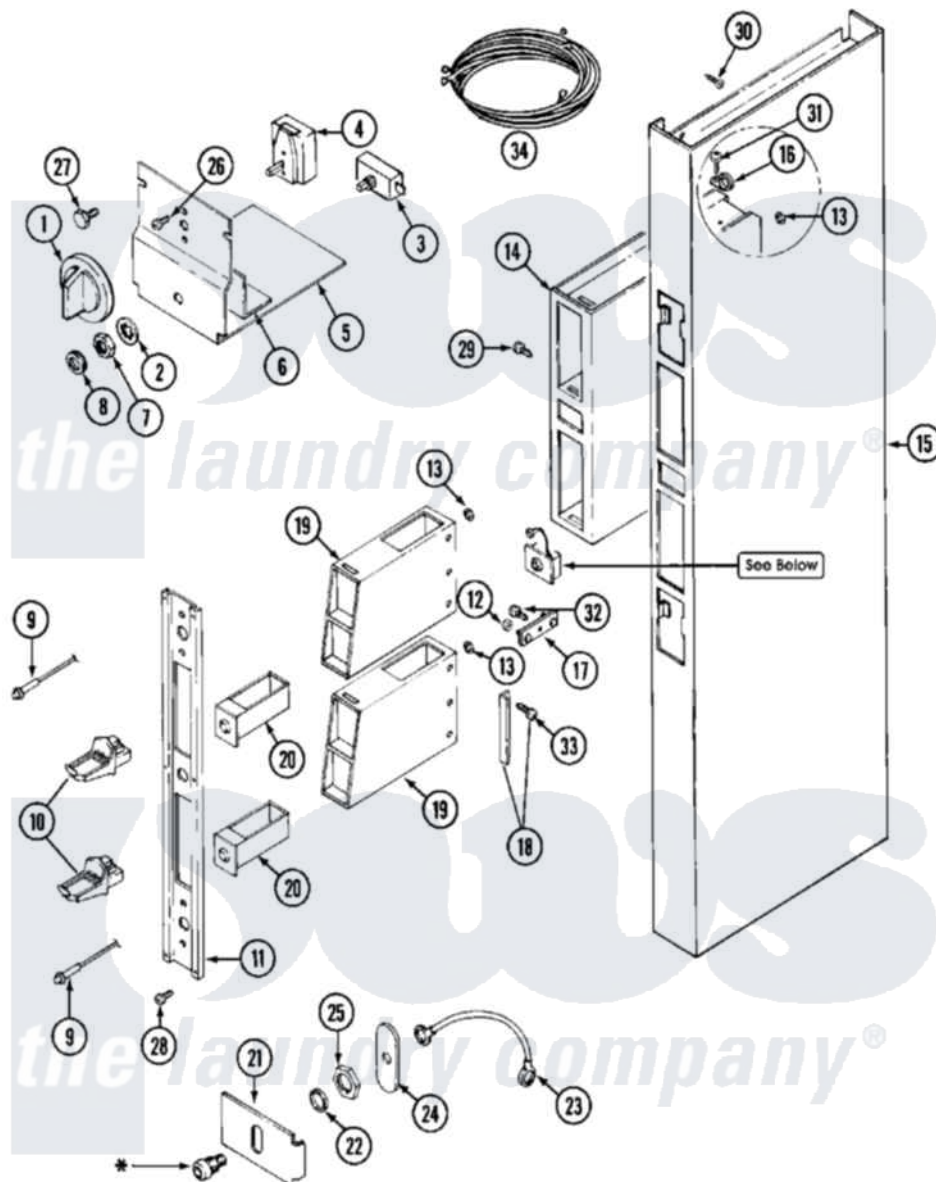

# Maytag MDG13CSEGW 01 - CONTROL CENTER SHROUD

**\* Contact your Commercial Distributor For Security Items.**

Maytag [Residential Maytag MDG13CSEGW Dryer Parts](#) Parts Diagram 01 - CONTROL CENTER SHROUD  
 Click on the part number to view part

Item	Original Part Number	Replaced By	Status	Part Description
001	<a href="#">205663</a>			Knob For Selector Switch
002	<a href="#">312751</a>			Lockwasher, Start Switch
003	306940	<a href="#">W10149462</a>		Switch, Push-To-Start
004	<a href="#">307253</a>			Switch, Cycle Selector
005	<a href="#">Y314261</a>			Switch And Relay Bracket
006	NLA		Not Available	INSULATOR, SWITCH
007	Y312706	<a href="#">422617</a>		Nut
008	<a href="#">Y312702</a>			Knurled Nut, Start Switch
009	303963		Not Available	LIGHT, INDICATOR
"	NLA		Not Available	LIGHT, INDICATOR
010	NLA		Not Available	MAYTAG COIN SLIDE (ACCY)
011	NLA		Not Available	PANEL, VAULT
012	Y052740	<a href="#">62739</a>		Nut, Lock
013	Y313671	<a href="#">33001303</a>		Grommet, Plate Hole
014	211294	<a href="#">90767</a>		Screw, 8A X 3/8 HeX Washer Head Tapping