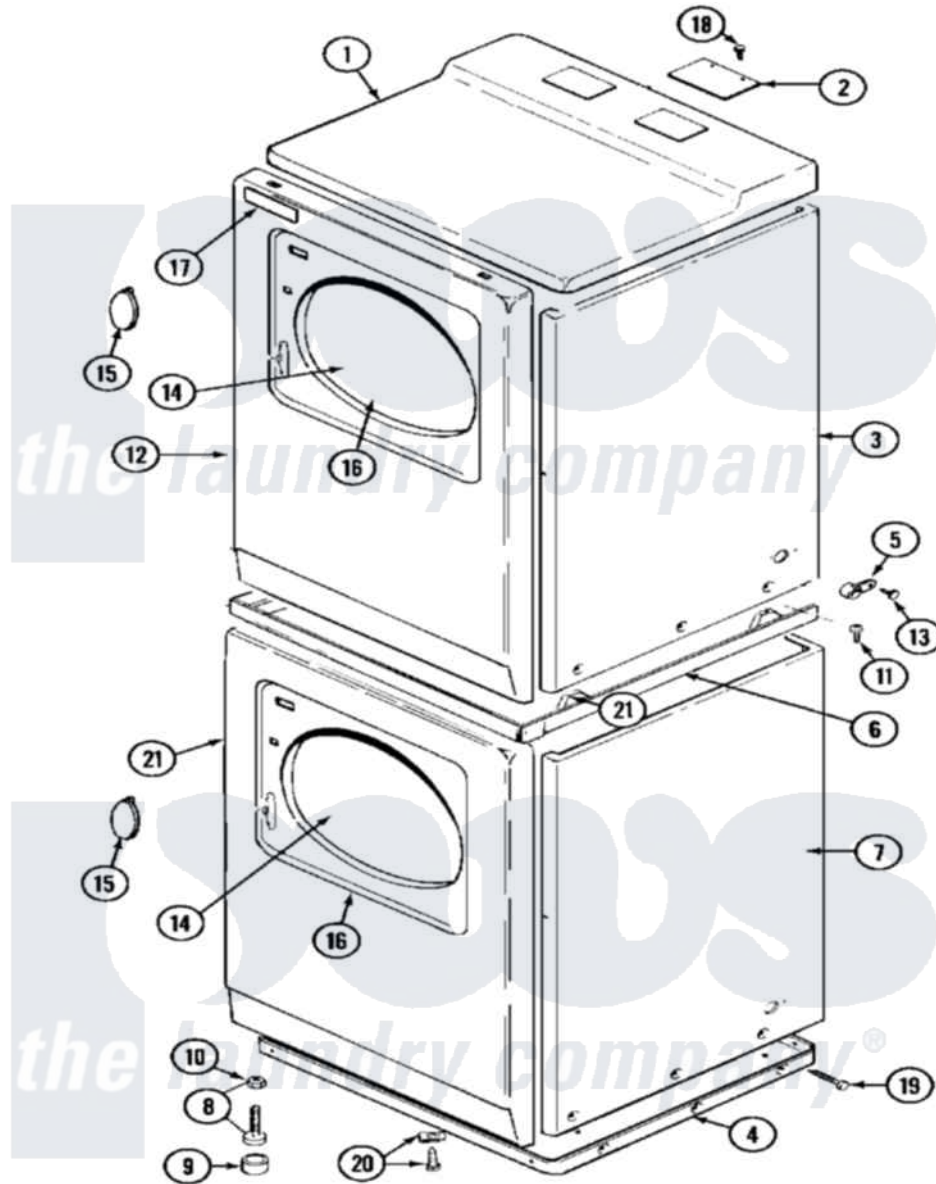

# Maytag MDG13CSEGW 03 - FRONT

Maytag [Residential Maytag MDG13CSEGW Dryer Parts](#) Parts Diagram 03 - FRONT  
 Click on the part number to view part

Item	Original Part Number	Replaced By	Status	Part Description
001	NLA		Not Available	COVER, TOP (WHT)
002	NLA		Not Available	PLATE, COVER
003	NLA		Not Available	CABINET (UPR-ALM)
004	306530		Not Available	BASE ASSEMBLY (LOWER)
005	910768	<a href="#">M0280301</a>		Tie Electr
006	<a href="#">33001302</a>			(WHT)
"	911050	<a href="#">4312464</a>		Screw
"	NLA		Not Available	SPACER ASSEMBLY (ALM)
"	Y310632	<a href="#">1163839</a>		Screw
007	NLA		Not Available	CABINET (LWR-ALM)
008	Y302699	<a href="#">22003428</a>		Leg, Adjustable
009	<a href="#">210684</a>			Foot, Adjustable Leg
010	<a href="#">210385</a>			Lock Nut For Adjustable Leg
011	314663	<a href="#">214354</a>		Screw, Top Cover To Cabnt.
012	33001486	<a href="#">98008544</a>		Screw
"	NLA		Not Available	PANEL, FRONT (WHT)---NA

013	211168	<a href="#">W10139210</a>		Screw, 8-18 X 5/16
014	33001203		Not Available	PANEL, CLEAR INNER (W/SEAL)
015	<a href="#">314939</a>			Handle, Door
"	<a href="#">314974</a>			Handle, Door
016	314967		Not Available	DOOR W/WINDOW OUTER HALF (WHT)
"	NLA		Not Available	(ALM)
017	33001711	<a href="#">33002936</a>		Medallion-
018	<a href="#">Y313559</a>			Screw
019	<a href="#">213007</a>			Xfor Cabinet See Cabinet, Back
020	<a href="#">22001496</a>			Front Panel Fastener And Screw
021	310933	<a href="#">33002194</a>		Nut, Speed