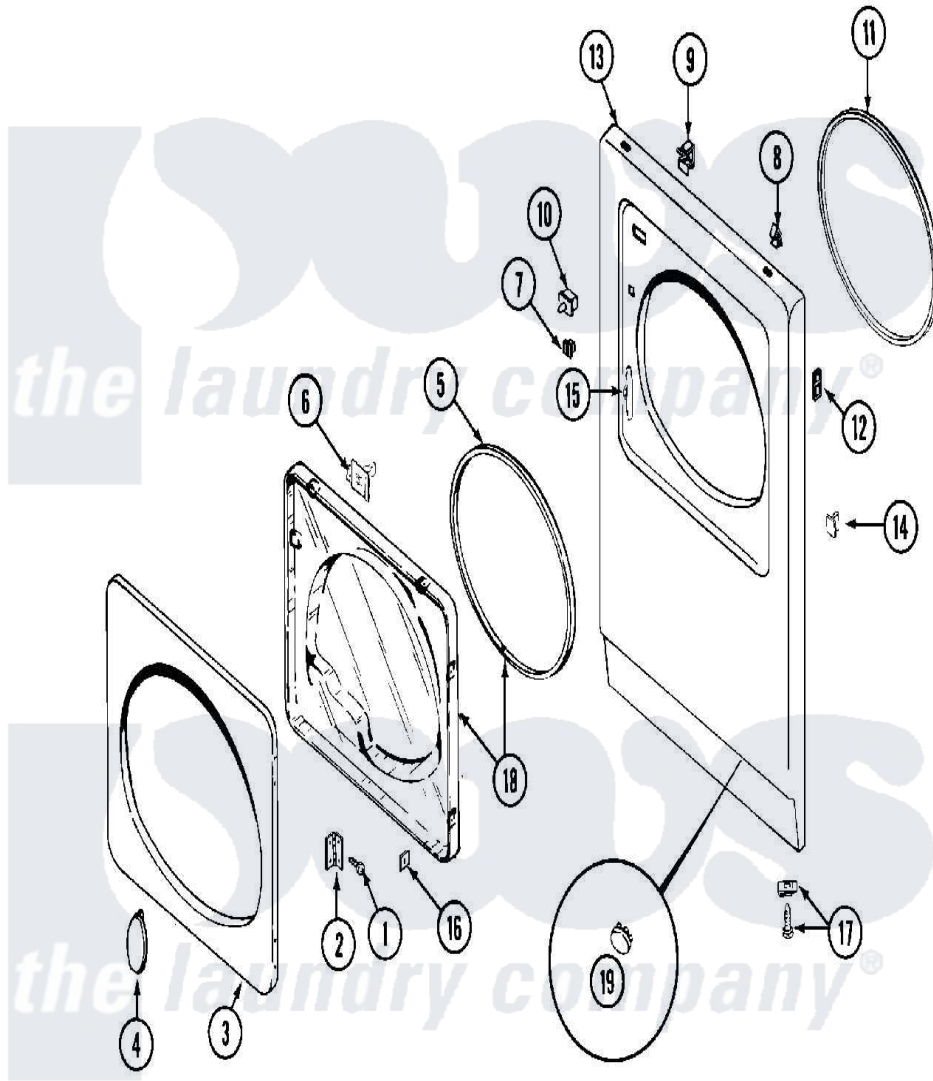

Maytag MDG13CSEGW 04 - DOOR

Maytag [Residential Maytag MDG13CSEGW Dryer Parts](#) Parts Diagram 04 - DOOR
 Click on the part number to view part

Item	Original Part Number	Replaced By	Status	Part Description
001	Y314062			Screw, Door Hinge And Panel
002	33001230			Hinge, Door
003	314967		Not Available	DOOR W/WINDOW OUTER HALF (WHT)
"	NLA		Not Available	(ALM)
004	314939			Handle, Door
"	314974			Handle, Door
005	33001192			Seal, Door
006	33001305			Strike, Door
007	Y304578	LA-1003		Door Catch Kit
008	212982	22001650		Fastener, Spring
009	Y310376			Clip, Door Switch Harness
010	33001509	W10169313		Switch-Dor
011	314937			Seal, Front Panel
012	NLA		Not Available	SPEEDNUT, HINGE SCREW
"	NLA		Not Available	SCREW, PLASTIC
013	33001486	98008544		Screw

"	NLA	Not Available	PANEL, FRONT (WHT)---NA
014	NLA	Not Available	PLUG, DOOR CATCH
015	33001175		Cover, Hinge Hole
"	33001176		Cover, Hinge Hole
016	Y313910		Clip, Door Liner To Outer Panel
017	22001496		Front Panel Fastener And Screw
018	33001203	Not Available	PANEL, CLEAR INNER (W/SEAL)
019	33001614	Not Available	PLUG, FRONT PANEL (WHT)
"	33001615	Not Available	PLUG, FRONT PANEL (ALM)