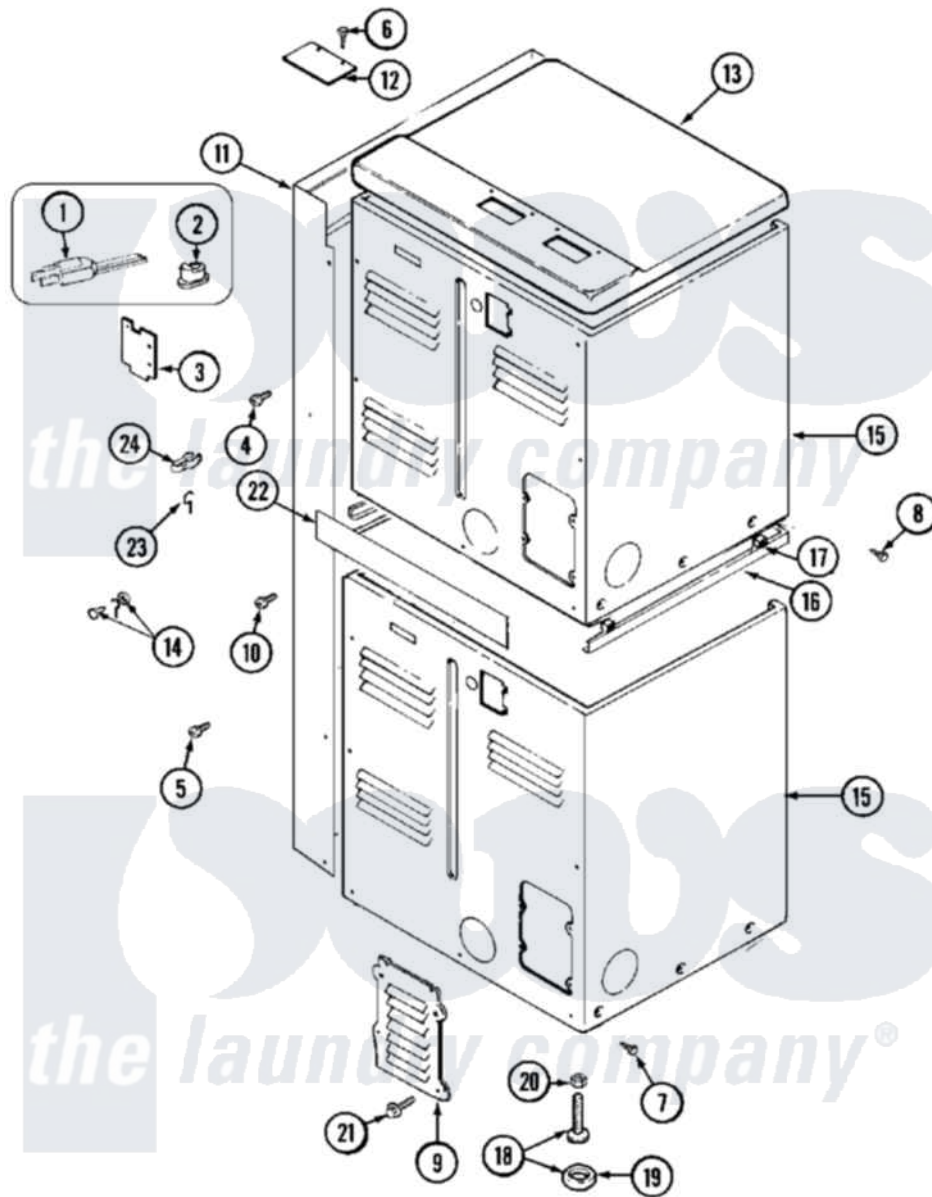

Maytag MDG13CSEGW 05 - REAR

Maytag [Residential Maytag MDG13CSEGW Dryer Parts](#) Parts Diagram 05 - REAR
 Click on the part number to view part

Item	Original Part Number	Replaced By	Status	Part Description
001	308966		Not Available	CORD, POWER (EXPORT)
"	33001284		Not Available	CORD, POWER
"	33001285		Not Available	CORD, POWER
002	211881			Grommet, Cord Part Not Used-Gas Models Only
"	NLA		Not Available	GROMMET, POWER CORD
003	Y312905		Not Available	COVER, TERMINAL
004	Y313561			Screw---NA
005	NLA		Not Available	SCREW, SHROUD
006	Y313559			Screw
007	213007			Xfor Cabinet See Cabinet, Back
008	NLA		Not Available	SCREW, SPACER ASSEMBLY
"	Y310632	1163839		Screw
009	216423	3370225		Screw
010	Y313561			Screw---NA

"	Y310632	1163839		Screw
011	NLA		Not Available	SHROUD, CONTROL (WHT)
012	NLA		Not Available	PLATE, TOP COVER
013	NLA		Not Available	COVER, TOP (WHT)
014	NLA		Not Available	SCREW & WASHER ASSEMBLY
015	NLA		Not Available	CABINET (UPR-ALM)
"	Y310632	1163839		Screw
016	33001302			(WHT)
"	NLA		Not Available	SPACER ASSEMBLY (ALM)
017	310933	33002194		Nut, Speed
018	Y302699	22003428		Leg, Adjustable
019	210684			Foot, Adjustable Leg
020	210385			Lock Nut For Adjustable Leg
021	Y312951		Not Available	ACCESS COVER, BACK
022	NLA		Not Available	STRIP, FILLER
023	311155			Ground Wire And Clamp
024	301548			Clamp, Ground Wire