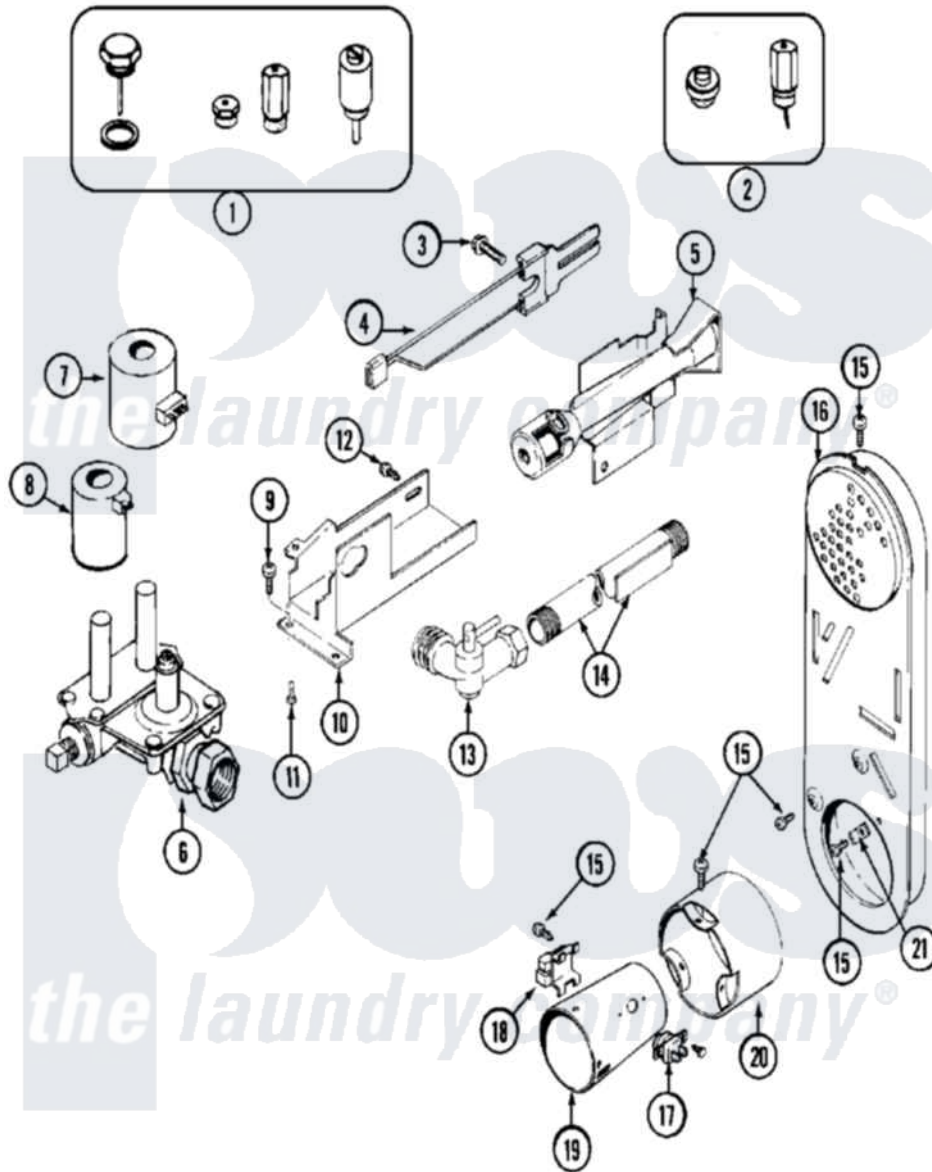

Maytag MDG13CSEGW 07 - GAS VALVE

Maytag Residential Maytag MDG13CSEGW Dryer Parts Parts Diagram 07 - GAS VALVE
 Click on the part number to view part

Item	Original Part Number	Replaced By	Status	Part Description
001	Y308378	W10402145		LP Gas Con
002	Y308377		Not Available	CONVERSION KIT (LP TO NATURAL)
003	304971			Screw Note: Screw, Igniter
004	304970	4391996		Ignitor
005	33001247	33002793		Burner Assembly
006	307927			Valve, Gas
"	308345			Valve, Gas
"	33001847	307927		Valve, Gas
007	306106			Coil, Holding And Booster--W
"	Y307931			Coil, Holding And Booster
008	306105	694540		Coil, 60 Hz
"	307930			Coil, Secondary
009	Y313561			Screw---NA
010	314566			Gas Control Bracket
011	Y313559			Screw

012	314082	90767	Screw, 8A X 3/8 HeX Washer Head Tapping
"	314568	Y313559	Screw
013	Y303349		Angle Shut-Off, Gas Valve
014	Y303383	33001735	Pipe And Bracket Assembly Series 18 Not Needed Use Vavle
015	211294	90767	Screw, 8A X 3/8 HeX Washer Head Tapping
016	Y308504		Not Available INLET DUCT ASSEMBLY
017	303395		Thermostat, Hi-Limit
"	305169		Thermostat, Hi-Limit Gas
018	Y303377	338906	Radiant, Sensor
019	Y308548		Combustion Cone Assembly
"	Y308549		Combustion Cone Assembly
020	NLA		Not Available EXTENSION, CONE (W/SCREWS)
"	Y303841		Cone, Extension
021	Y312890		Retainer, Heater Chamber