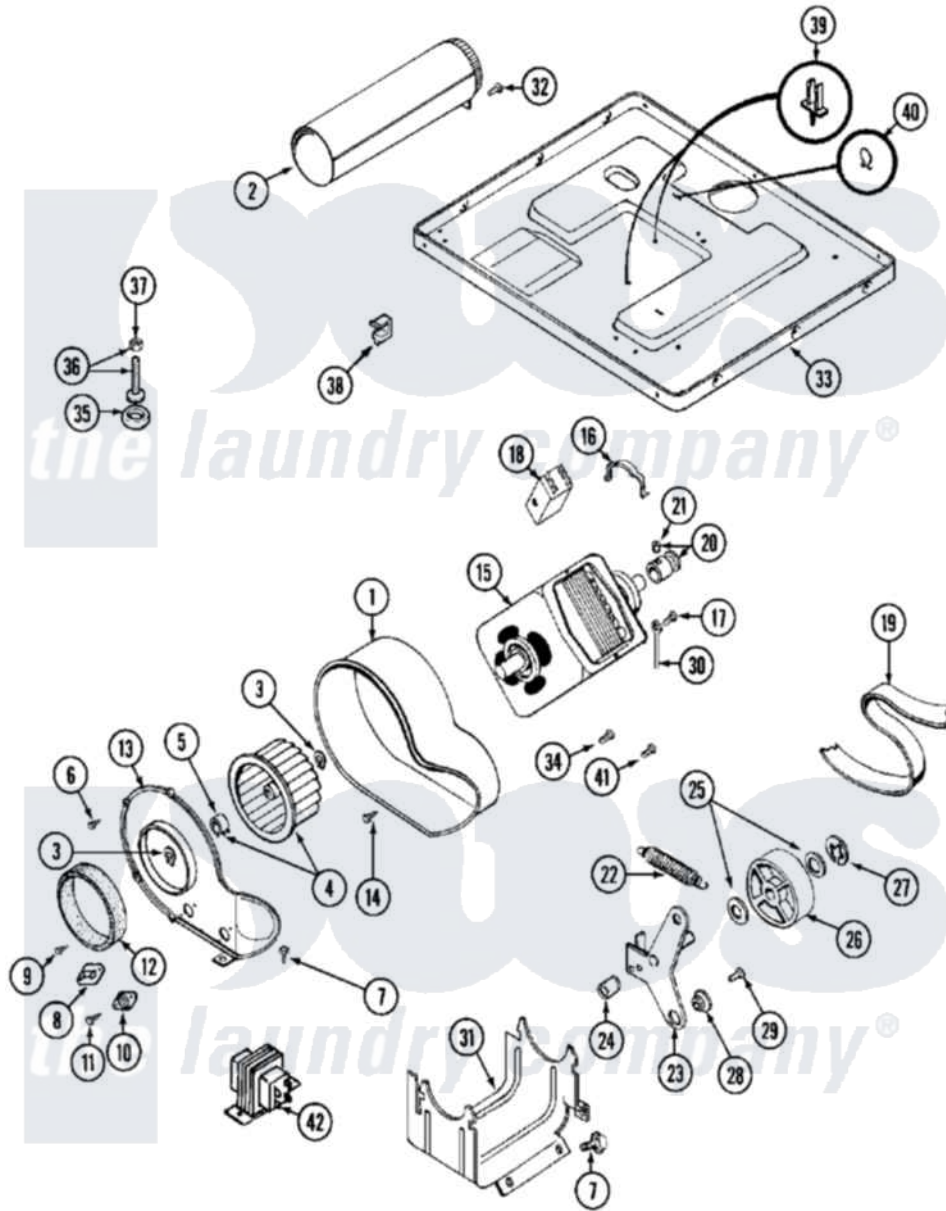

# Maytag MDG13CSEGW 08 - MOTOR DRIVE

Maytag Residential Maytag MDG13CSEGW Dryer Parts Parts Diagram 08 - MOTOR DRIVE  
 Click on the part number to view part

Item	Original Part Number	Replaced By	Status	Part Description
001	<a href="#">Y312893</a>			Housing, Blower
002	Y303442			EXHAUST DUCT ASSEMBLY
003	410233	<a href="#">9703438</a>		Ring-Retrn
004	<a href="#">Y303836</a>			Blower Wheel Assembly And Clamp
005	<a href="#">312967</a>			Clamp, Blower Housing
006	Y312961	<a href="#">W10116751</a>		Screw
007	<a href="#">Y313561</a>			Screw----NA
008	<a href="#">303392</a>			Thermostat, Cycling
"	<a href="#">306966</a>			Thermostat, Multi-Temp Part Not Used Mdg26ct-MN Only
"	<a href="#">33001306</a>			Wire Harness, Thermostats
"	<a href="#">Y303225</a>			Thermostat, Permanent Press
009	211294	<a href="#">90767</a>		Screw, 8A X 3/8 HeX Washer Head Tapping
010	<a href="#">306604</a>			Cut-Off, Thermal Part Not Used
011	NLA		Not Available	SCREW, THERMAL CUT-OFF