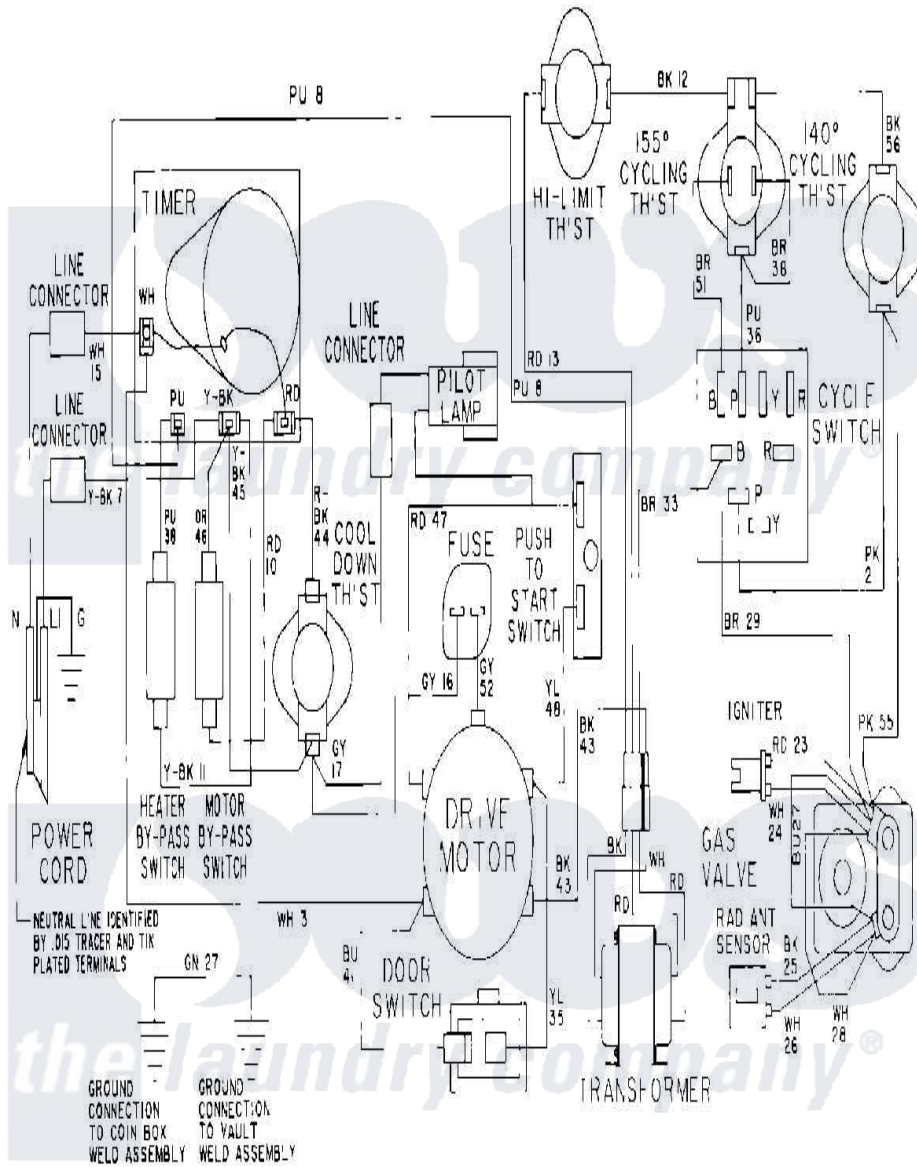

Maytag MDG13CSEGW 09 - WIRING INFORMATION

Maytag Residential Maytag MDG13CSEGW Dryer Parts Parts Diagram 09 - WIRING INFORMATION
 Click on the part number to view part

| Item | Original Part Number | Replaced By | Status | Part Description |
|------|----------------------|-------------|---------------|--------------------|
| 001 | NLA | | Not Available | WIRING INFORMATION |