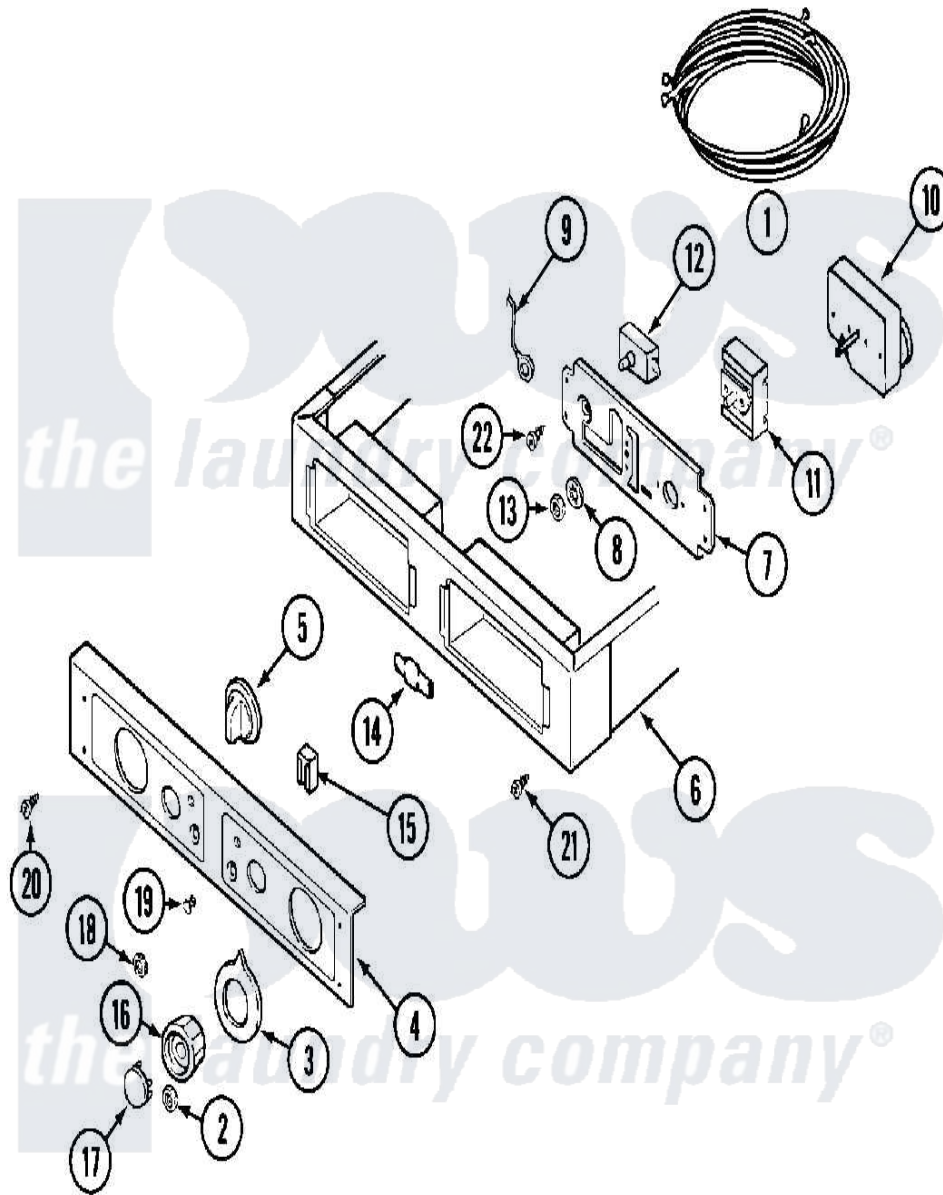

Maytag MDG13MNAAW 01 - CONTROL PANEL & SUPPORT ASSY.

Maytag Residential Maytag MDG13MNAAW Dryer Parts Parts Diagram 01 - CONTROL PANEL & SUPPORT ASSY.
 Click on the part number to view part

Item	Original Part Number	Replaced By	Status	Part Description
001	314522			Grommet, Strain Relief
"	33001525			Wire Harness, Main
"	NLA		Not Available	(LWR)
002	312273			Nut, Control Knob
003	33001500			Dial, Timer Indicator
004	33001723			Panel, Control
005	205663			Knob For Selector Switch
006	NLA		Not Available	SUPPORT ASSEMBLY (WHT)
"	Y310632	1163839		Screw
007	NLA		Not Available	BRACKET, CONTROL MOUNTING
008	312751			Lockwasher, Start Switch
009	205810			Wire, Ground
"	211168	W10139210		Screw, 8-18 X 5/16
"	211252			Screw, Ground Wire
010	Y307296			Timer RPR
011	306940	W10149462		Switch, Push-To-Start

012	307253		Switch, Cycle Selector
013	Y312706	422617	Nut
014	Y201110	Not Available	CONNECTOR, WIRE (INDIC. LIGHT)
015	204075	Not Available	PILOT LAMP (DG MODELS ONLY)
016	314724		Knob For Timer
017	314723	W10133501	Cap, Knob
018	Y312702		Knurled Nut, Start Switch
019	215564		Lens, Indicator Light
020	215506		Screw, Control Panel Overlay
021	910186	99002757	Screw
022	Y313588	488234	Screw 8-32 X 1/4