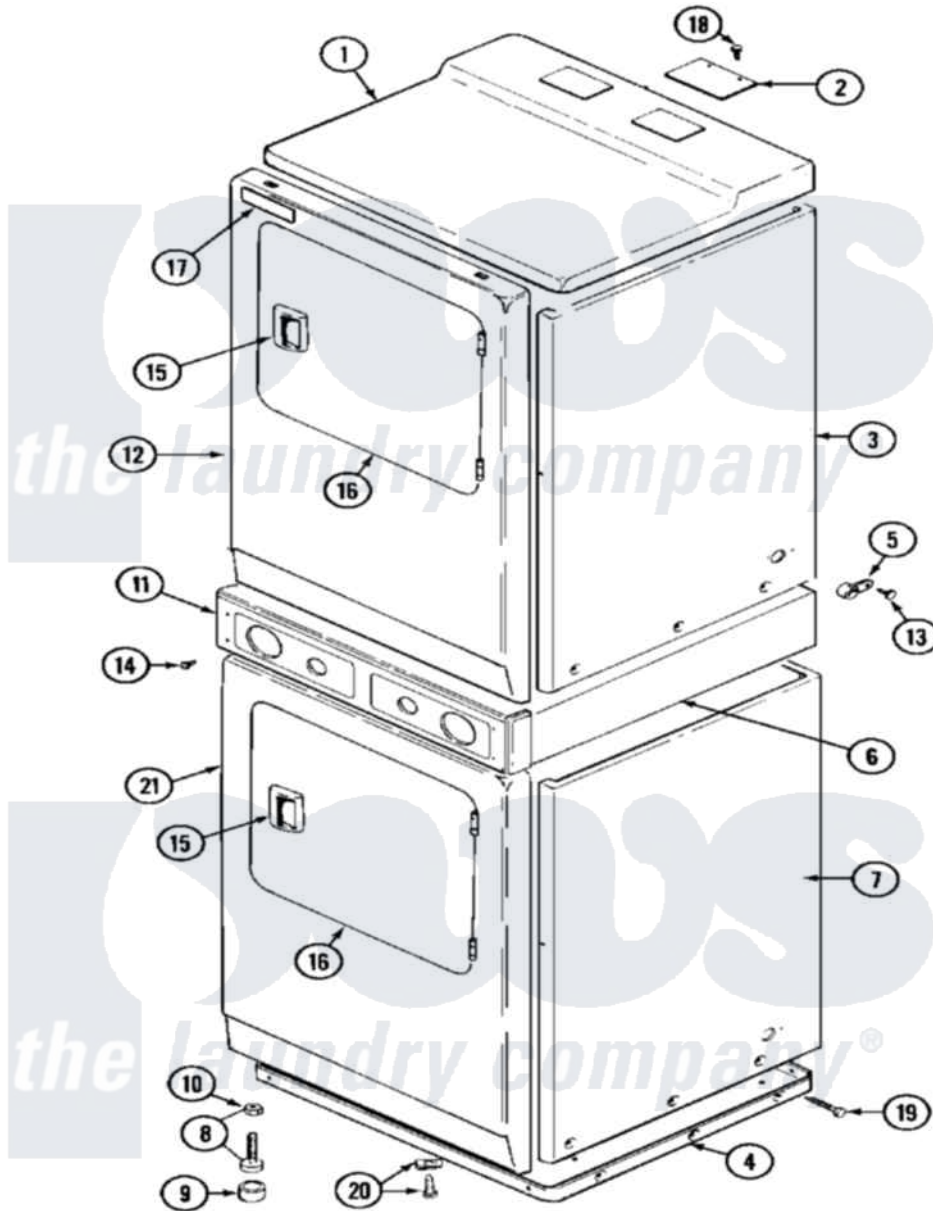

Maytag MDG13MNAAW 02 - FRONT

Maytag [Residential Maytag MDG13MNAAW Dryer Parts](#) Parts Diagram 02 - FRONT
 Click on the part number to view part

Item	Original Part Number	Replaced By	Status	Part Description
001	NLA		Not Available	COVER, TOP (WHT)
002	NLA		Not Available	PLATE, COVER
003	NLA		Not Available	CABINET (WHT)
004	306530		Not Available	BASE ASSEMBLY (LOWER)
"	Y307482		Not Available	BASE ASSY. (UPPER & LOWER)
005	910768	M0280301		Tie Electr
006	314663	214354		Screw, Top Cover To Cabnt.
"	911050	4312464		Screw
"	NLA		Not Available	SUPPORT ASSEMBLY (WHT)
"	Y310632	1163839		Screw
007	NLA		Not Available	CABINET (WHT)
008	Y302699	22003428		Leg, Adjustable
009	210684			Foot, Adjustable Leg
010	210385			Lock Nut For Adjustable Leg
011	33001723			Panel, Control
012	33001486	98008544		Screw

"	NLA		Not Available	PANEL, FRONT (UPR-WHT)
013	211168	W10139210		Screw, 8-18 X 5/16
014	215506			Screw, Control Panel Overlay
015	33001241			Handle, Door
016	33001240			Door
017	33001711	33002936		Medallion-
018	Y313559			Screw
019	213007			Xfor Cabinet See Cabinet, Back
020	22001496			Front Panel Fastener And Screw
021	33001486	98008544		Screw
"	33001614		Not Available	PLUG, FRONT PANEL (WHT)
"	NLA		Not Available	PANEL, FRONT (LWR-WHT)