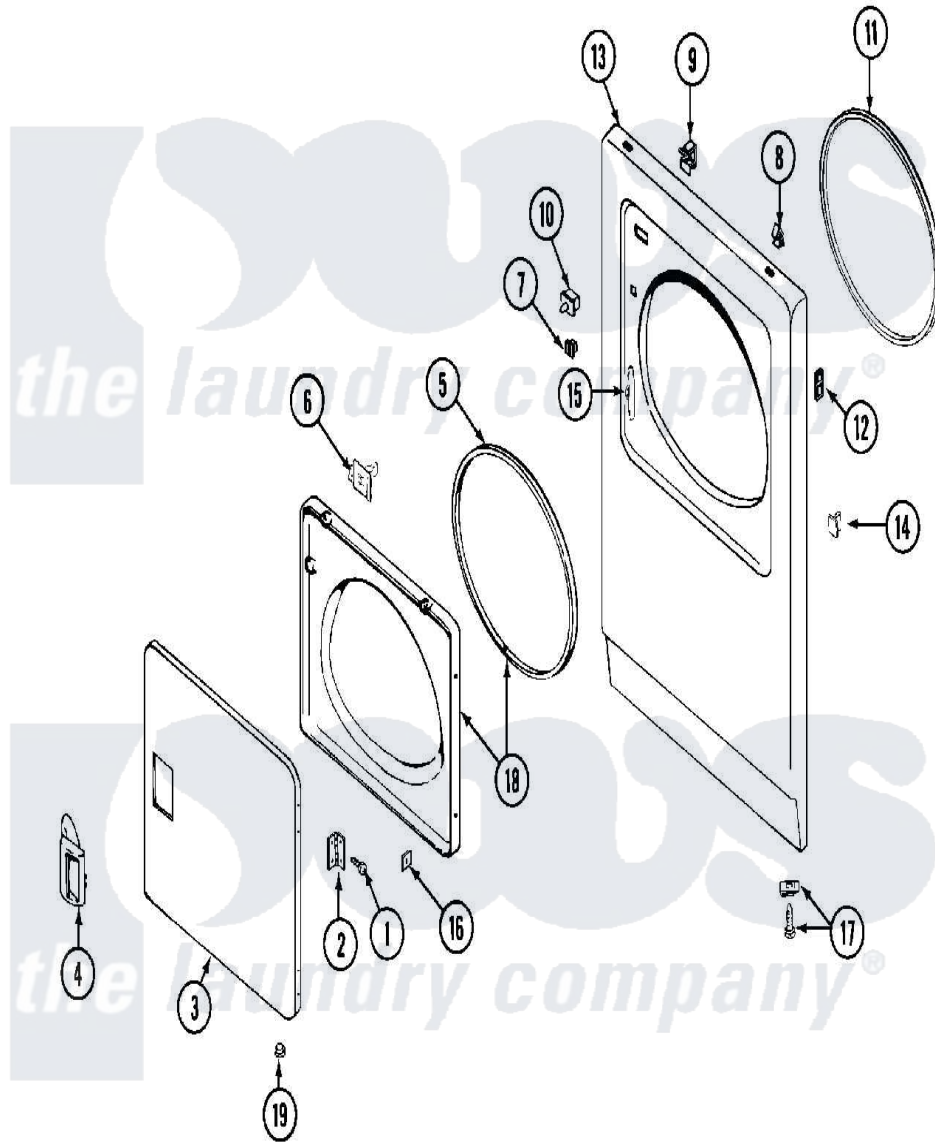

Maytag MDG13MNAAW 03 - DOOR

Maytag [Residential Maytag MDG13MNAAW Dryer Parts](#) Parts Diagram 03 - DOOR
 Click on the part number to view part

Item	Original Part Number	Replaced By	Status	Part Description
001	Y314062			Screw, Door Hinge And Panel
002	33001230			Hinge, Door
003	33001240			Door
004	33001241			Handle, Door
005	33001131			Seal, Door
006	33001305			Strike, Door
007	Y304578	LA-1003		Door Catch Kit
008	212982	22001650		Fastener, Spring
009	Y310376			Clip, Door Switch Harness
010	33001509	W10169313		Switch-Dor
"	Y305753	W10169313		Switch-Dor
011	314937			Seal, Front Panel
012	NLA		Not Available	CLIP, HINGE SCREW
"	NLA		Not Available	FASTENER CLIP
013	33001486	98008544		Screw
"	NLA		Not Available	PANEL, FRONT (WHT-UPR)

014	NLA	Not Available	PLUG, DOOR CATCH
015	33001175		Cover, Hinge Hole
016	Y313910		Clip, Door Liner To Outer Panel
017	22001496		Front Panel Fastener And Screw
"	NLA	Not Available	CLIP, CABINET SCREW
018	33001243	Not Available	PANEL, INNER DOOR (W/SEAL)
019	33001132	33002342	Plug, Sifht Hole