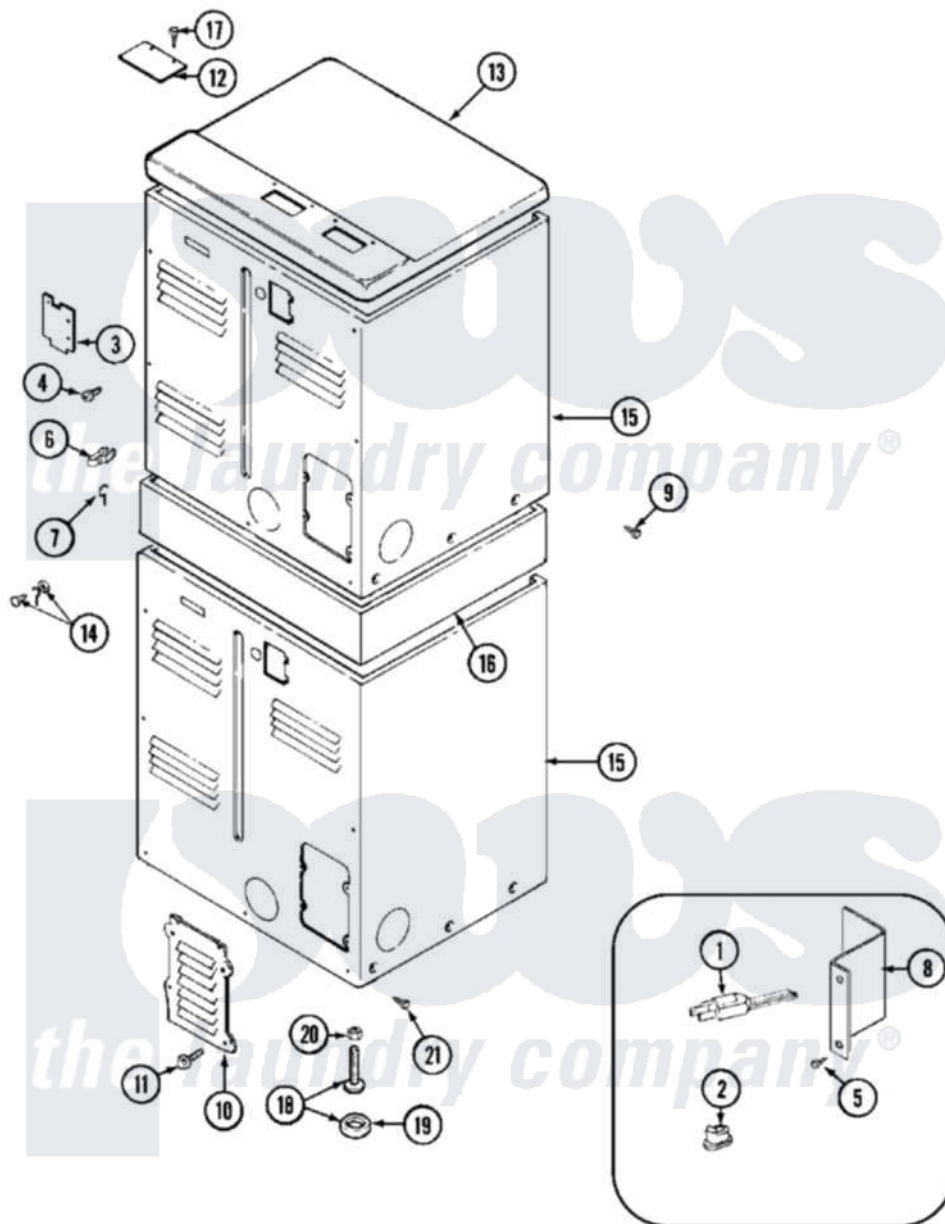

Maytag MDG13MNAAW 04 - REAR

Maytag [Residential Maytag MDG13MNAAW Dryer Parts](#) Parts Diagram 04 - REAR

[Click on the part number to view part](#)

Item	Original Part Number	Replaced By	Status	Part Description
001	311093			Washer, Terminal Connection
"	311484	112432		Nut
"	33001246		Not Available	CORD, POWER
002	211881			Grommet, Cord Part Not Used-Gas Models Only
003	Y312905		Not Available	COVER, TERMINAL
004	Y313561			Screw---NA
005	Y312209	W10001200		Screw
006	301548			Clamp, Ground Wire
"	313122			Screw - Baffle To Tumbler
007	311155			Ground Wire And Clamp
008	Y312904			Bracket, Terminal Block
009	NLA		Not Available	SCREW, SUPPORT
"	Y310632	1163839		Screw
010	Y312951		Not Available	ACCESS COVER, BACK
011	216423	3370225		Screw
012	NLA		Not Available	PLATE, TOP COVER

013	NLA		Not Available	COVER, TOP (WHT)
014	NLA		Not Available	SCREW & WASHER ASSEMBLY
015	NLA		Not Available	CABINET (LWR-WHT)
"	Y310632	1163839		Screw
016	NLA		Not Available	SUPPORT ASSEMBLY (WHT)
017	Y313559			Screw
018	Y302699	22003428		Leg, Adjustable
019	210684			Foot, Adjustable Leg
020	210385			Lock Nut For Adjustable Leg
021	213007			Xfor Cabinet See Cabinet, Back