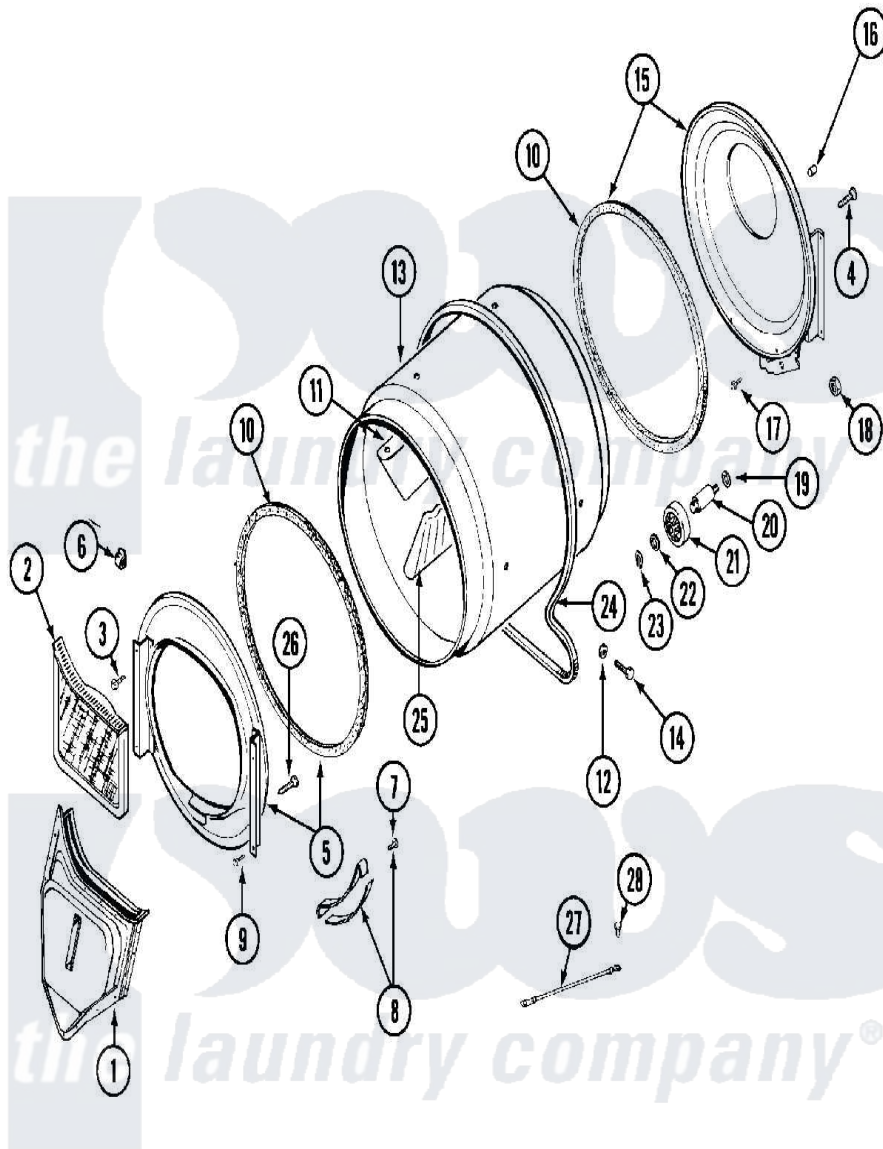

Maytag MDG13MNAAW 05 - TUMBLER

Maytag [Residential Maytag MDG13MNAAW Dryer Parts](#) Parts Diagram 05 - TUMBLER
 Click on the part number to view part

Item	Original Part Number	Replaced By	Status	Part Description
001	33001016			Outlet Duct Assembly
002	33001170	33002970		Lint Filte
003	NLA		Not Available	SCREW, TUMBLER SUPPORT
004	Y313561			Screw---NA
005	33001179			Front, Tumbler
006	Y310376			Clip, Door Switch Harness
007	210720			Rivet, Bearing To Tumbler Frnt
008	306508			Tumbler Bearing Kit ---W
009	Y310632	1163839		Screw
010	314820			Seal, Tumbler
011	33001012			Baffle
012	314158			Washer, Baffle To Tumbler
013	33001108		Not Available	DRYER TUMBLER, W/O BAFFLES
014	Y310759			Screw, Tumbler Baffles
015	33001178			Back, Tumbler

016	NLA	Not Available	COVER, THREAD
017	Y310632	1163839	Screw
018	312538	33001443	Nut, Hex
019	Y313347	312535	Washer, Vault Mounting Brk.
020	Y312948	6-3129480	Shaft- Tumbler
021	Y303373	12001541	Drum Roller/Washer Assembly--W
022	312535		Washer, Vault Mounting Brk.
023	410233	9703438	Ring-Retrn
024	Y312959		Poly "V" Belt For Tumbler
025	33001004		Baffle, Tall
026	Y314110	33002917	Screw, No.10-16
027	901220		Ground Wire
028	910343	488234	Screw 8-32 X 1/4