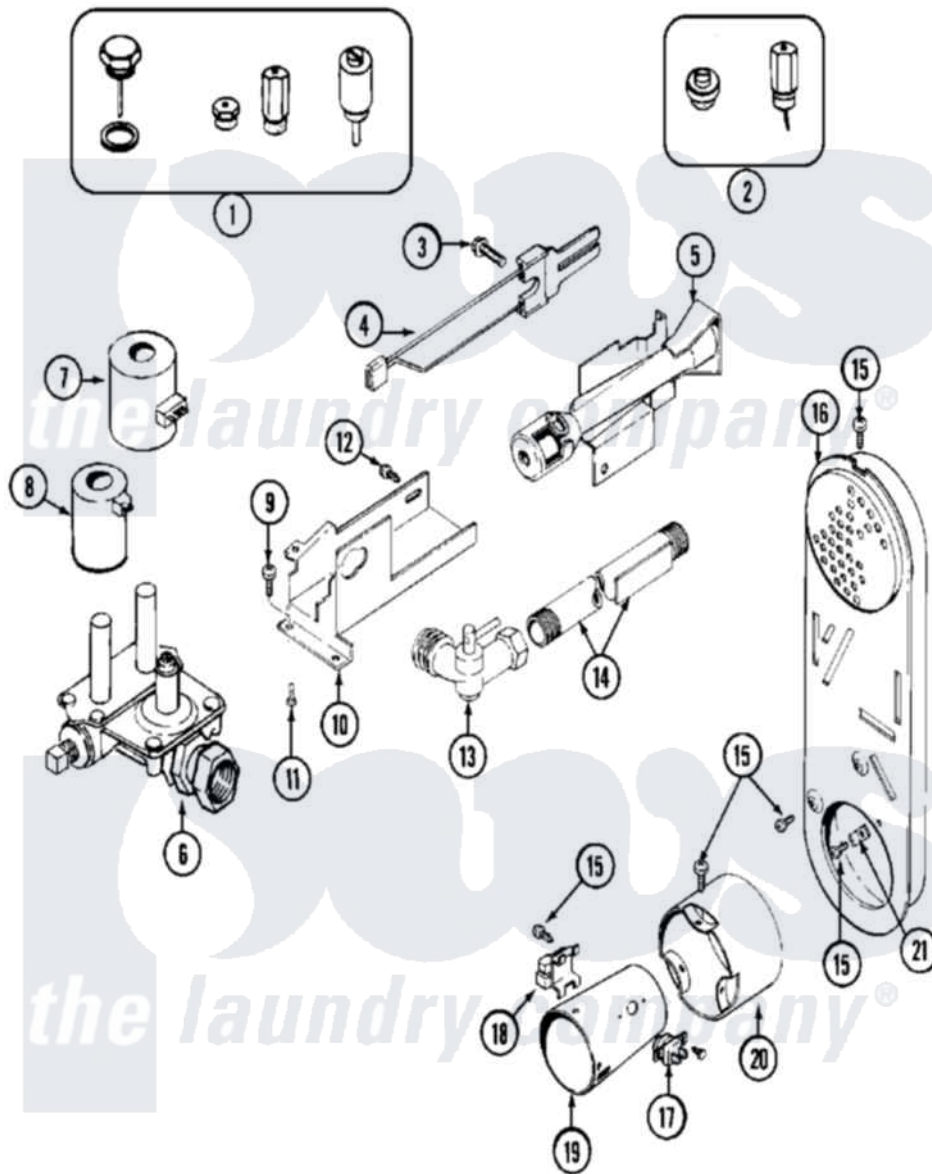

Maytag MDG13MNAAW 06 - GAS VALVE

Maytag Residential Maytag MDG13MNAAW Dryer Parts Parts Diagram 06 - GAS VALVE
 Click on the part number to view part

Item	Original Part Number	Replaced By	Status	Part Description
001	Y308378	W10402145		LP Gas Con
002	Y308377		Not Available	CONVERSION KIT (LP TO NATURAL)
003	304971			Screw Note: Screw, Igniter
004	304970	4391996		Ignitor
005	33001247	33002793		Burner Assembly
006	308345			Valve, Gas
007	306106			Coil, Holding And Booster-W
008	306105	694540		Coil, 60 Hz
009	Y313561			Screw----NA
010	314566			Gas Control Bracket
011	Y313559			Screw
012	314082	90767		Screw, 8A X 3/8 HeX Washer Head Tapping
"	314568	Y313559		Screw
013	Y303349			Angle Shut-Off, Gas Valve Pipe And Bracket Assembly

014	Y303383	33001735	Series 18 Not Needed Use Vavle
015	211294	90767	Screw, 8A X 3/8 HeX Washer Head Tapping
016	Y308504		Not Available INLET DUCT ASSEMBLY
017	303395		Thermostat, Hi-Limit
018	Y303377	338906	Radiant, Sensor
019	Y308548		Combustion Cone Assembly
020	Y303841		Cone, Extension
021	Y312890		Retainer, Heater Chamber