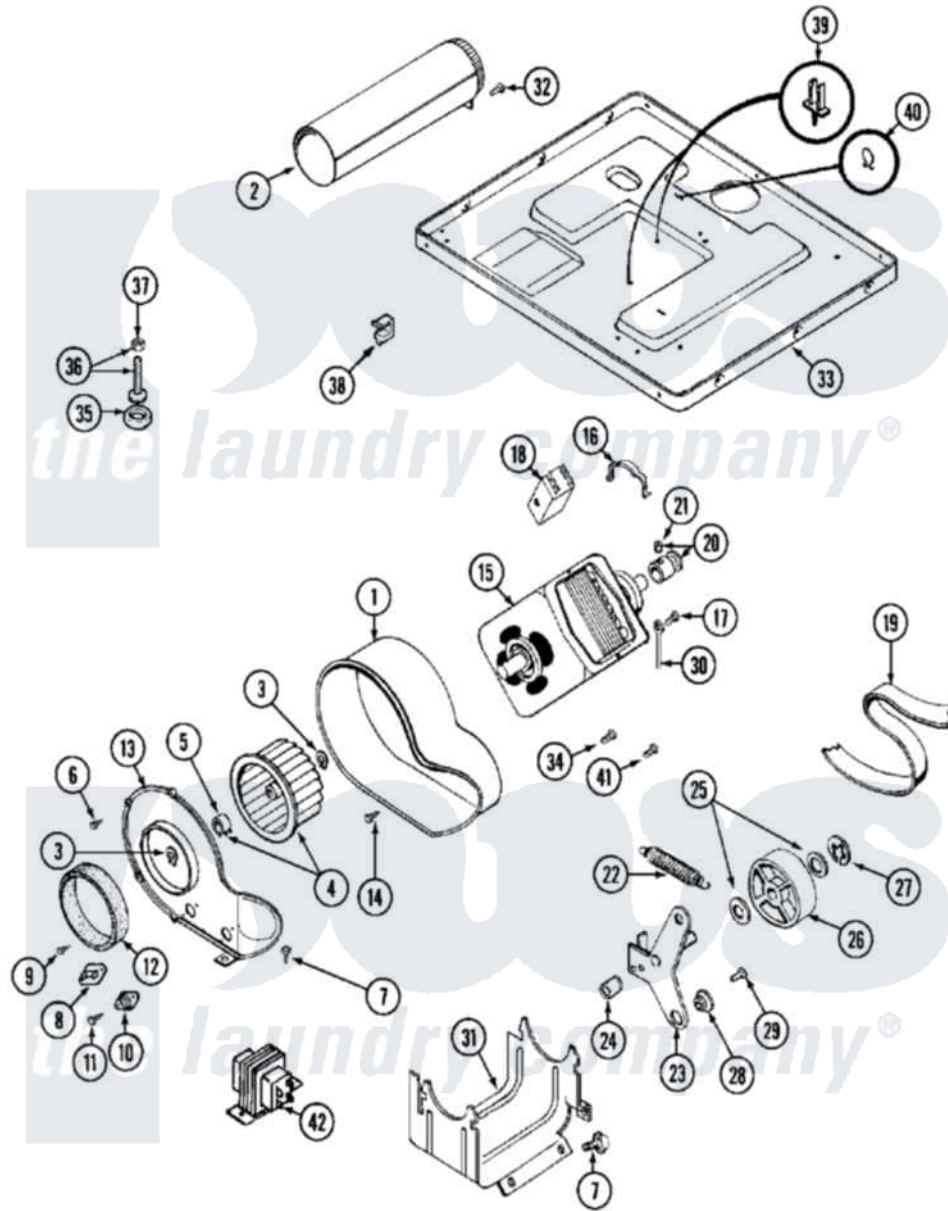

# Maytag MDG13MNAAW 07 - MOTOR DRIVE

Maytag Residential Maytag MDG13MNAAW Dryer Parts Parts Diagram 07 - MOTOR DRIVE  
 Click on the part number to view part

Item	Original Part Number	Replaced By	Status	Part Description
001	<a href="#">Y312893</a>			Housing, Blower
002	Y303442			EXHAUST DUCT ASSEMBLY
003	410233	<a href="#">9703438</a>		Ring-Retrn
004	<a href="#">Y303836</a>			Blower Wheel Assembly And Clamp
005	<a href="#">312967</a>			Clamp, Blower Housing
006	Y312961	<a href="#">W10116751</a>		Screw
007	<a href="#">Y313561</a>			Screw----NA
008	<a href="#">303392</a>			Thermostat, Cycling
"	<a href="#">306966</a>			Thermostat, Multi-Temp Part Not Used Mdg26ct-MN Only
"	<a href="#">33001306</a>			Wire Harness, Thermostats
009	211294	<a href="#">90767</a>		Screw, 8A X 3/8 HeX Washer Head Tapping
010	<a href="#">306604</a>			Cut-Off, Thermal Part Not Used
011	NLA		Not Available	SCREW, THERMAL CUT-OFF
012	<a href="#">Y312901</a>			Seal, Housing Cover