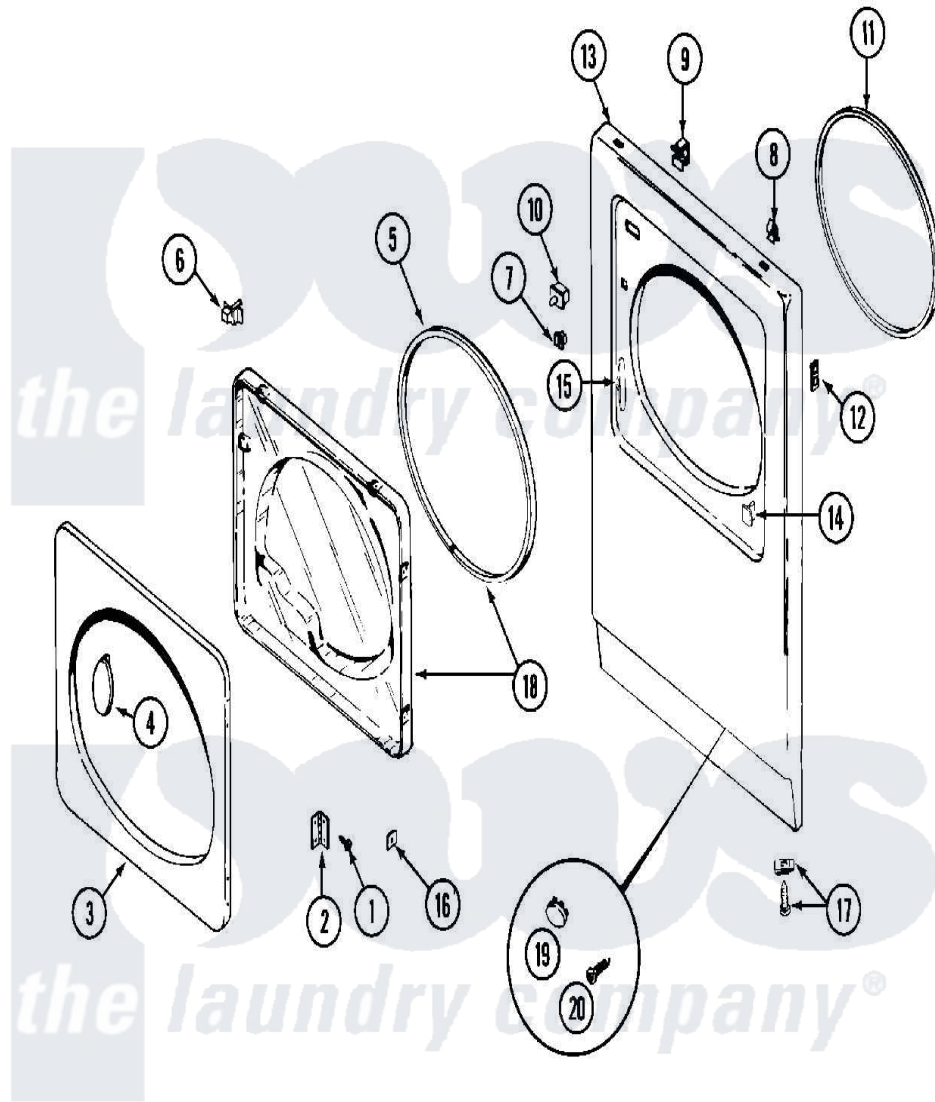

# Maytag MDG13PDAAL 03 - DOOR

Maytag [Residential Maytag MDG13PDAAL Dryer Parts](#) Parts Diagram 03 - DOOR  
 Click on the part number to view part

Item	Original Part Number	Replaced By	Status	Part Description
001	<a href="#">Y314062</a>			Screw, Door Hinge And Panel
002	<a href="#">33001230</a>			Hinge, Door
003	314967		Not Available	DOOR W/WINDOW OUTER HALF (WHT)
"	NLA		Not Available	(ALM)
004	<a href="#">314939</a>			Handle, Door
"	<a href="#">314974</a>			Handle, Door
005	<a href="#">33001192</a>			Seal, Door
006	<a href="#">33001305</a>			Strike, Door
007	Y304578	<a href="#">LA-1003</a>		Door Catch Kit
008	212982	<a href="#">22001650</a>		Fastener, Spring
009	<a href="#">Y310376</a>			Clip, Door Switch Harness
010	<a href="#">33001420</a>			Switch, Door
011	<a href="#">314937</a>			Seal, Front Panel
012	NLA		Not Available	CLIP, HINGE SCREW
"	NLA		Not Available	SCREW, PLASTIC
013	33001447		Not Available	PANEL, FRONT (UPR-WHT)

"	33001486	<a href="#">98008544</a>	Screw
"	NLA	Not Available	PANEL, FRONT (UPR-ALM)
014	NLA	Not Available	PLUG, DOOR CATCH
015	<a href="#">33001175</a>		Cover, Hinge Hole
"	<a href="#">33001176</a>		Cover, Hinge Hole
016	<a href="#">Y313910</a>		Clip, Door Liner To Outer Panel
017	<a href="#">22001496</a>		Front Panel Fastener And Screw
018	33001203	Not Available	PANEL, CLEAR INNER (W/SEAL)
019	33001614	Not Available	PLUG, FRONT PANEL (WHT)
"	33001615	Not Available	PLUG, FRONT PANEL (ALM)
020	<a href="#">315489</a>		Screw, Extrusion And Front