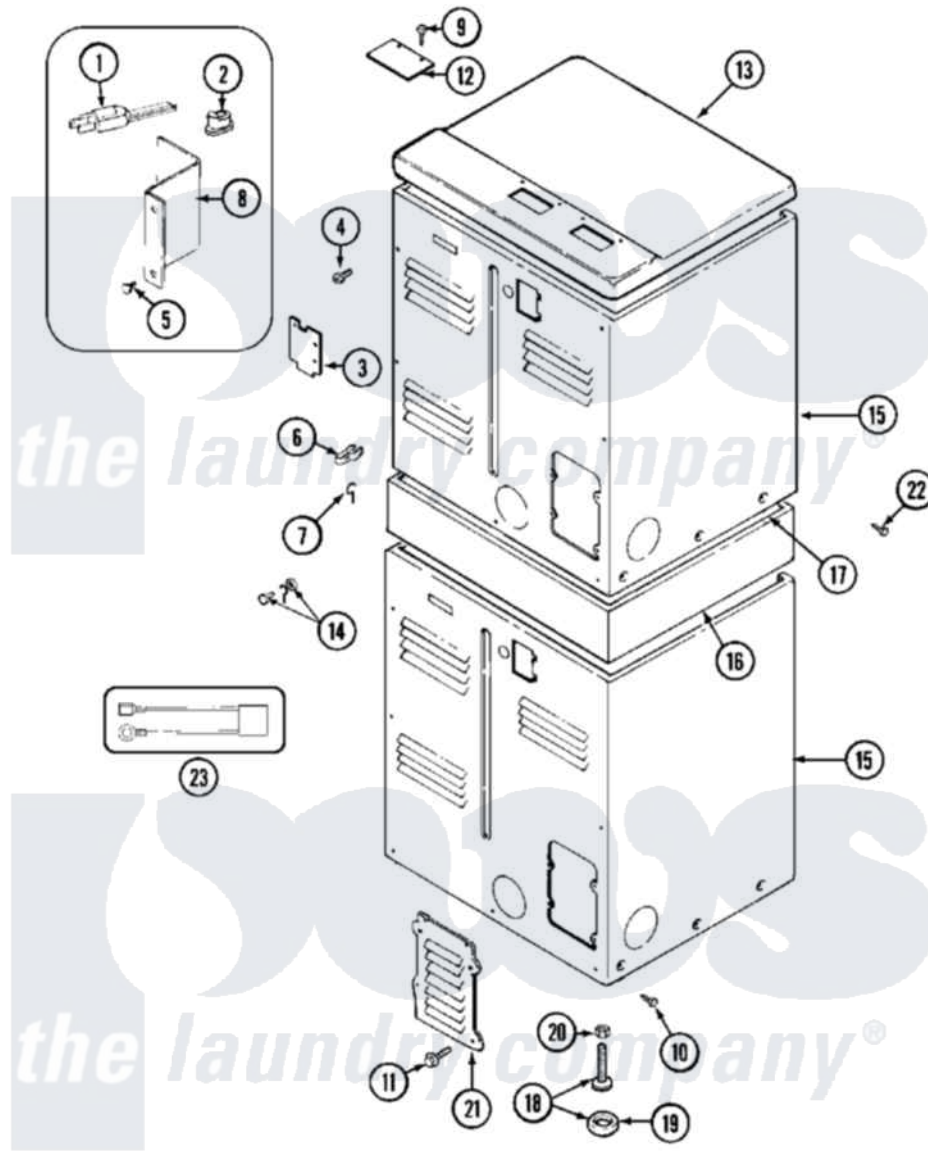

Maytag MDG13PDAAL 04 - REAR

Maytag [Residential Maytag MDG13PDAAL Dryer Parts](#) Parts Diagram 04 - REAR
 Click on the part number to view part

Item	Original Part Number	Replaced By	Status	Part Description
001	308966		Not Available	CORD, POWER (EXPORT)
"	311484	112432		Nut
"	33001246		Not Available	CORD, POWER
"	Y311270			Washer, Terminal Block
002	211881			Grommet, Cord Part Not Used-Gas Models Only
"	33001716		Not Available	GROMMET, POWER CORD
003	Y312905		Not Available	COVER, TERMINAL
004	Y313561			Screw---NA
005	Y312209	W10001200		Screw
006	301548			Clamp, Ground Wire
"	313122			Screw - Baffle To Tumbler
007	311155			Ground Wire And Clamp
008	Y312904			Bracket, Terminal Block
009	Y313559			Screw
010	213007			Xfor Cabinet See Cabinet, Back

011	216423	3370225		Screw
012	NLA		Not Available	PLATE, TOP COVER
013	NLA		Not Available	COVER, TOP (WHT)
014	NLA		Not Available	SCREW & WASHER ASSEMBLY
015	NLA		Not Available	CABINET (LWR-WHT)
"	Y310632	1163839		Screw
016	NLA		Not Available	SUPPORT ASSEMBLY (WHT)
017	310933	33002194		Nut, Speed
018	Y302699	22003428		Leg, Adjustable
019	210684			Foot, Adjustable Leg
020	210385			Lock Nut For Adjustable Leg
021	Y312951		Not Available	ACCESS COVER, BACK
022	NLA		Not Available	SCREW, SUPPORT
"	Y310632	1163839		Screw
023	NLA		Not Available	SURGE SUPPRESSOR KIT
"	NLA		Not Available	WIRE HARNESS, TORROID-- -NA