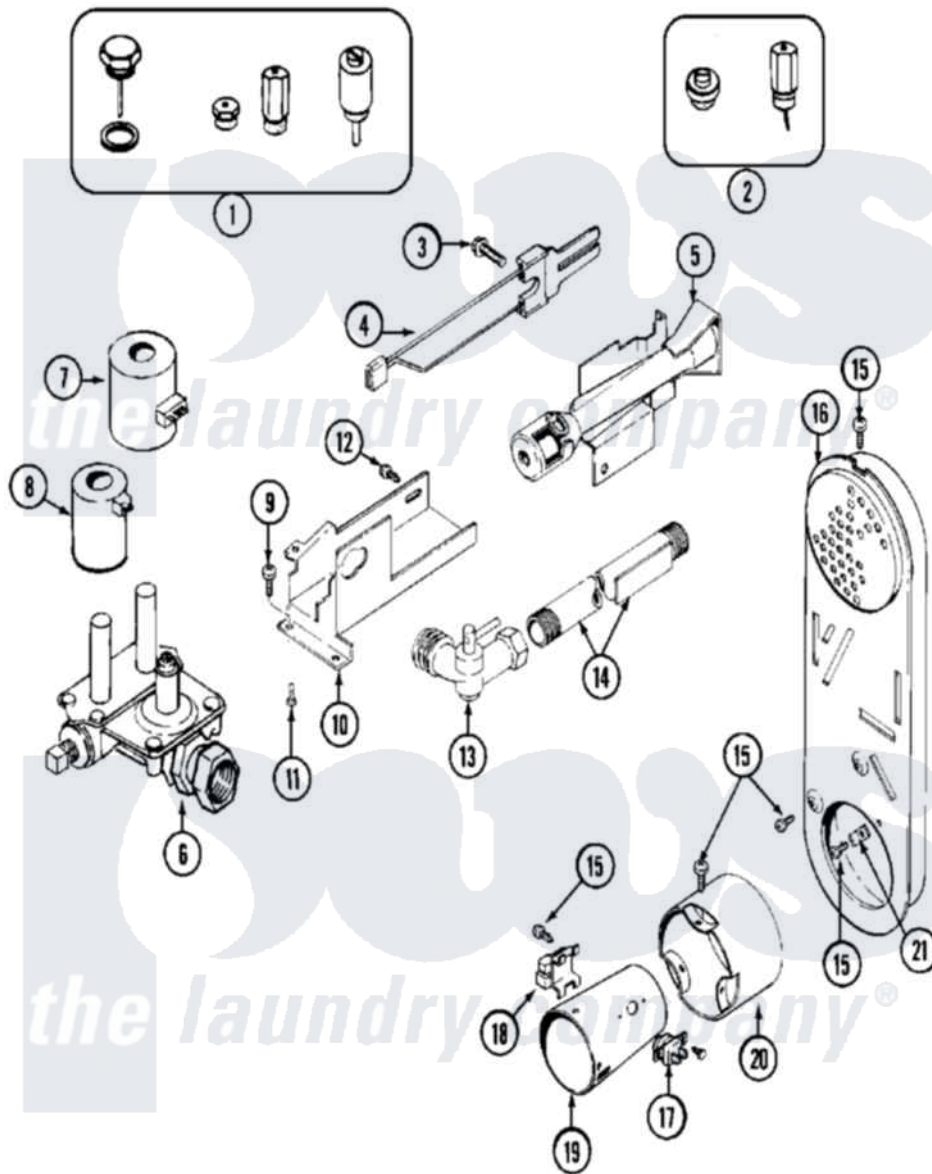

# Maytag MDG13PDAAL 06 - GAS VALVE

Maytag [Residential Maytag MDG13PDAAL Dryer Parts](#) Parts Diagram 06 - GAS VALVE  
 Click on the part number to view part

Item	Original Part Number	Replaced By	Status	Part Description
001	Y308378	<a href="#">W10402145</a>		LP Gas Con
002	Y308377		Not Available	CONVERSION KIT (LP TO NATURAL)
003	<a href="#">304971</a>			Screw Note: Screw, Igniter
004	304970	<a href="#">4391996</a>		Ignitor
005	33001247	<a href="#">33002793</a>		Burner Assembly
006	<a href="#">307927</a>			Valve, Gas
"	<a href="#">308345</a>			Valve, Gas
007	<a href="#">306106</a>			Coil, Holding And Booster--W
"	<a href="#">Y307931</a>			Coil, Holding And Booster
008	306105	<a href="#">694540</a>		Coil, 60 Hz
"	<a href="#">307930</a>			Coil, Secondary
009	<a href="#">Y313561</a>			Screw---NA
010	<a href="#">314566</a>			Gas Control Bracket
011	<a href="#">Y313559</a>			Screw
012	314082	<a href="#">90767</a>		Screw, 8A X 3/8 HeX Washer Head Tapping

"	314568	<a href="#">Y313559</a>		Screw
013	<a href="#">Y303349</a>			Angle Shut-Off, Gas Valve
014	Y303383	<a href="#">33001735</a>		Pipe And Bracket Assembly Series 18 Not Needed Use Vavle
015	211294	<a href="#">90767</a>		Screw, 8A X 3/8 HeX Washer Head Tapping
016	Y308504		Not Available	INLET DUCT ASSEMBLY
017	<a href="#">303395</a>			Thermostat, Hi-Limit
"	<a href="#">305169</a>			Thermostat, Hi-Limit Gas
018	Y303377	<a href="#">338906</a>		Radiant, Sensor
019	NLA		Not Available	COMBUSTION CONE ASSEMBLY
"	<a href="#">Y308548</a>			Combustion Cone Assembly
020	NLA		Not Available	EXTENSION, CONE (W/SCREWS)
"	<a href="#">Y303841</a>			Cone, Extension
021	<a href="#">Y312890</a>			Retainer, Heater Chamber