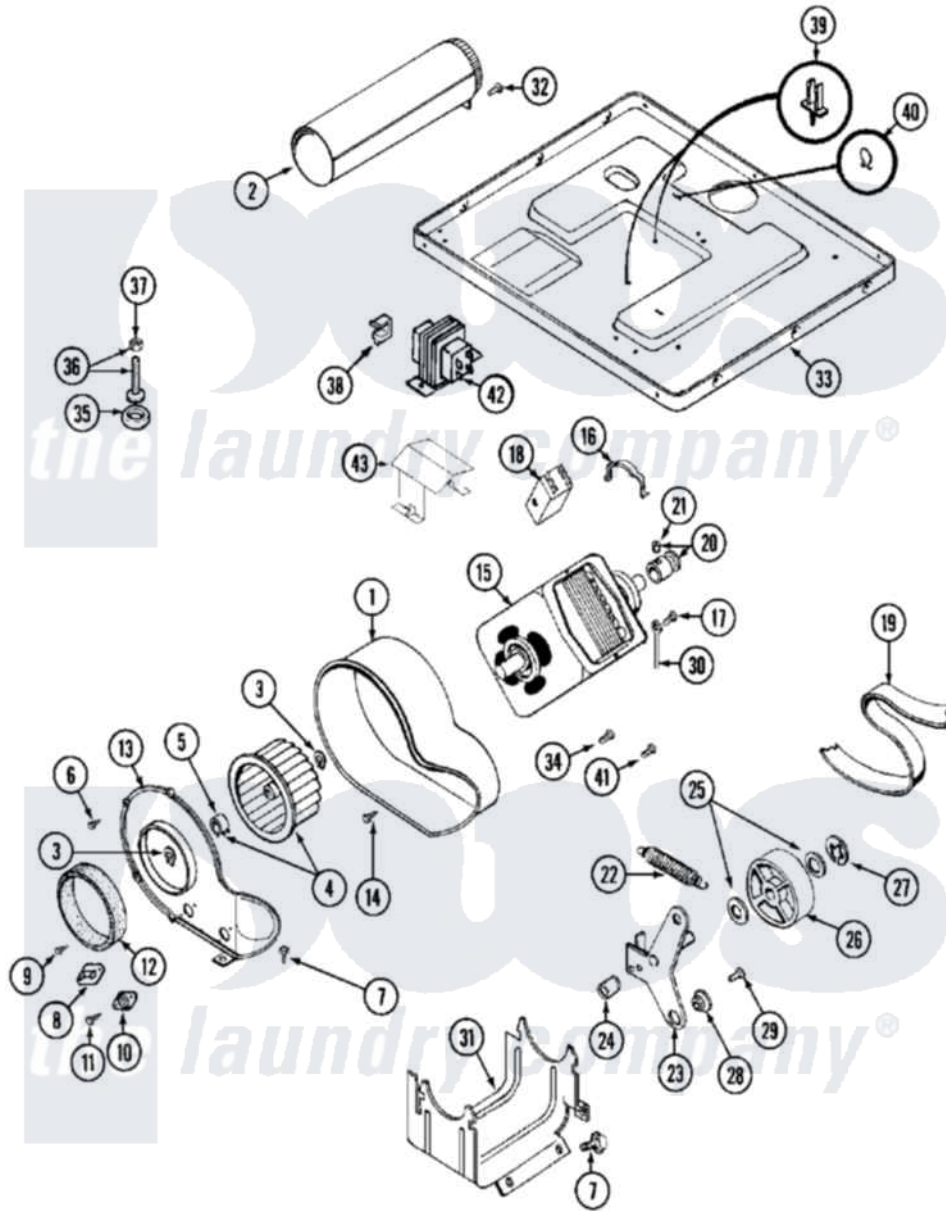

# Maytag MDG13PDAAL 07 - MOTOR DRIVE

Maytag [Residential Maytag MDG13PDAAL Dryer Parts](#) Parts Diagram 07 - MOTOR DRIVE  
 Click on the part number to view part

Item	Original Part Number	Replaced By	Status	Part Description
001	<a href="#">Y312893</a>			Housing, Blower
002	Y303442			EXHAUST DUCT ASSEMBLY
003	410233	<a href="#">9703438</a>		Ring-Retrn
004	<a href="#">Y303836</a>			Blower Wheel Assembly And Clamp
005	<a href="#">312967</a>			Clamp, Blower Housing
006	Y312961	<a href="#">W10116751</a>		Screw
007	<a href="#">Y313561</a>			Screw---NA
008	<a href="#">307208</a>			Thermistor, Temp. Control
"	<a href="#">902577</a>			Capacitor, Thermostat
"	Y303391	<a href="#">33303391</a>		Thermostat, Cycling
009	211294	<a href="#">90767</a>		Screw, 8A X 3/8 HeX Washer Head Tapping
010	<a href="#">306604</a>			Cut-Off, Thermal Part Not Used
011	NLA		Not Available	SCREW, THERMAL CUT-OFF
012	<a href="#">Y312901</a>			Seal, Housing Cover