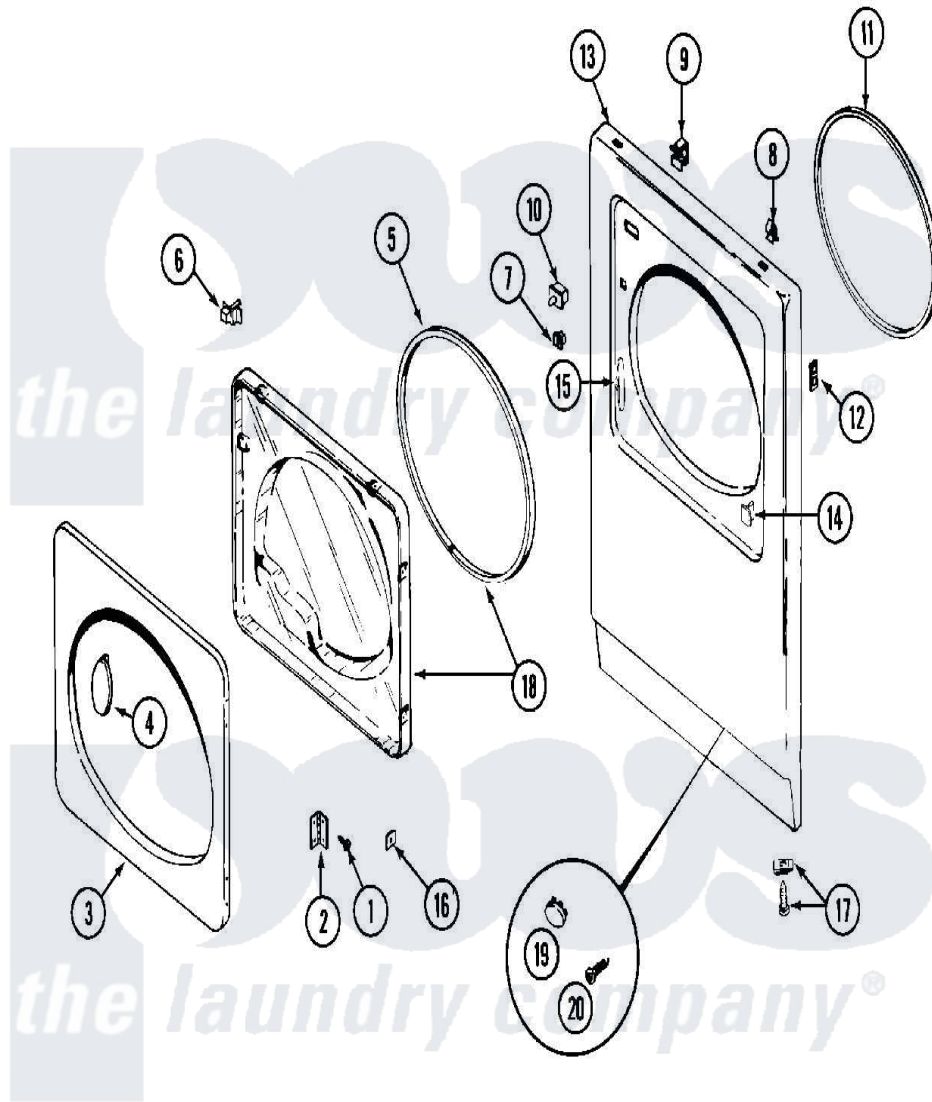

Maytag MDG13PDAAW 03 - DOOR

Maytag [Residential Maytag MDG13PDAAW Dryer Parts](#) Parts Diagram 03 - DOOR
 Click on the part number to view part

Item	Original Part Number	Replaced By	Status	Part Description
001	Y314062			Screw, Door Hinge And Panel
002	33001230			Hinge, Door
003	314967		Not Available	DOOR W/WINDOW OUTER HALF (WHT)
"	NLA		Not Available	(ALM)
004	314939			Handle, Door
"	314974			Handle, Door
005	33001192			Seal, Door
006	33001305			Strike, Door
007	Y304578	LA-1003		Door Catch Kit
008	212982	22001650		Fastener, Spring
009	Y310376			Clip, Door Switch Harness
010	33001420			Switch, Door
011	314937			Seal, Front Panel
012	NLA		Not Available	CLIP, HINGE SCREW
"	NLA		Not Available	SCREW, PLASTIC
013	33001447		Not Available	PANEL, FRONT (UPR-WHT)

"	33001486	98008544	Screw
"	NLA	Not Available	PANEL, FRONT (UPR-ALM)
014	NLA	Not Available	PLUG, DOOR CATCH
015	33001175		Cover, Hinge Hole
"	33001176		Cover, Hinge Hole
016	Y313910		Clip, Door Liner To Outer Panel
017	22001496		Front Panel Fastener And Screw
018	33001203	Not Available	PANEL, CLEAR INNER (W/SEAL)
019	33001614	Not Available	PLUG, FRONT PANEL (WHT)
"	33001615	Not Available	PLUG, FRONT PANEL (ALM)
020	315489		Screw, Extrusion And Front