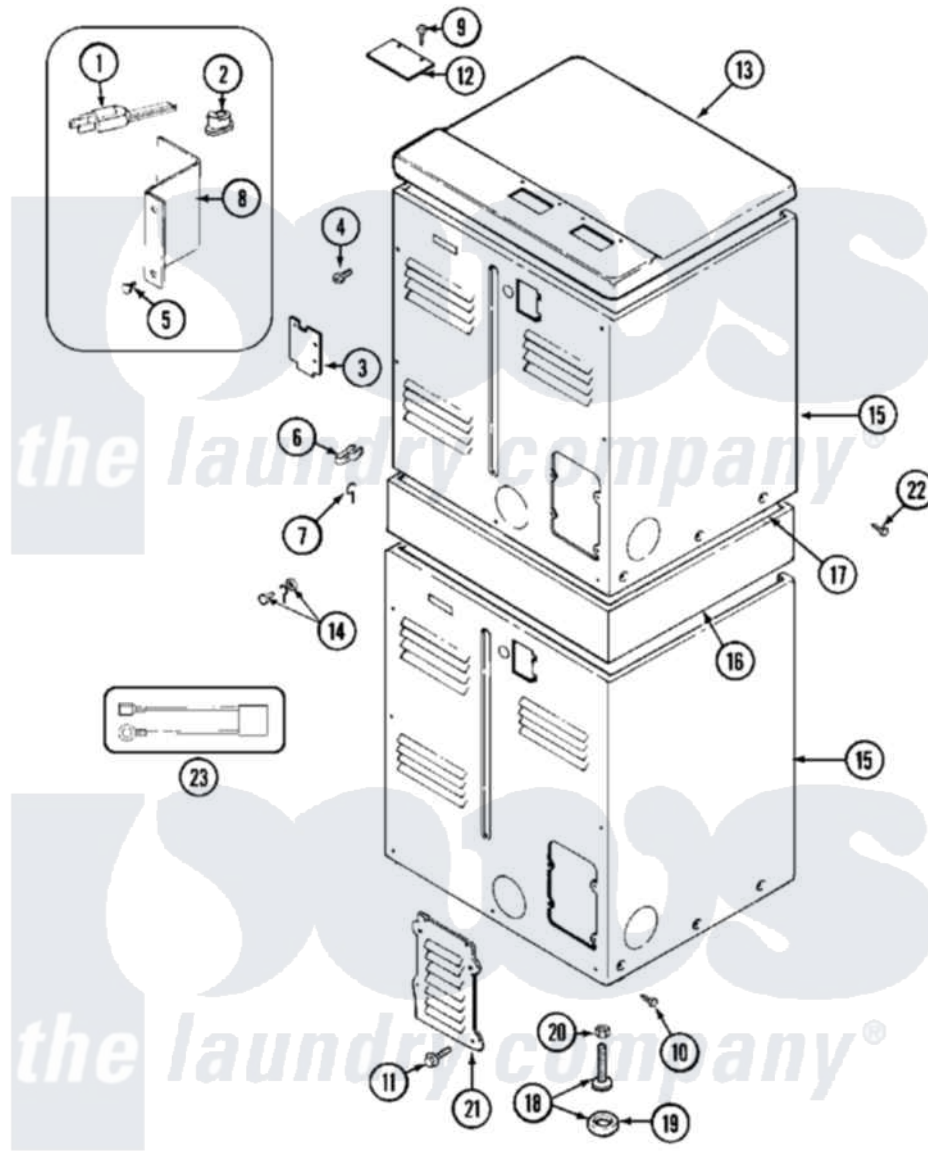

Maytag MDG13PDAAW 04 - REAR

Maytag Residential Maytag MDG13PDAAW Dryer Parts Parts Diagram 04 - REAR
 Click on the part number to view part

| Item | Original Part Number | Replaced By | Status | Part Description |
|------|-------------------------|---------------------------|---------------|---|
| 001 | 308966 | | Not Available | CORD, POWER (EXPORT) |
| " | 311484 | 112432 | | Nut |
| " | 33001246 | | Not Available | CORD, POWER |
| " | Y311270 | | | Washer, Terminal Block |
| 002 | 211881 | | | Grommet, Cord Part Not Used-Gas Models Only |
| " | 33001716 | | Not Available | GROMMET, POWER CORD |
| 003 | Y312905 | | Not Available | COVER, TERMINAL |
| 004 | Y313561 | | | Screw---NA |
| 005 | Y312209 | W10001200 | | Screw |
| 006 | 301548 | | | Clamp, Ground Wire |
| " | 313122 | | | Screw - Baffle To Tumbler |
| 007 | 311155 | | | Ground Wire And Clamp |
| 008 | Y312904 | | | Bracket, Terminal Block |
| 009 | Y313559 | | | Screw |
| 010 | 213007 | | | Xfor Cabinet See Cabinet, Back |

| | | | | |
|-----|------------------------|--------------------------|---------------|--------------------------------|
| 011 | 216423 | 3370225 | | Screw |
| 012 | NLA | | Not Available | PLATE, TOP COVER |
| 013 | NLA | | Not Available | COVER, TOP (WHT) |
| 014 | NLA | | Not Available | SCREW & WASHER ASSEMBLY |
| 015 | NLA | | Not Available | CABINET (LWR-WHT) |
| " | Y310632 | 1163839 | | Screw |
| 016 | NLA | | Not Available | SUPPORT ASSEMBLY (WHT) |
| 017 | 310933 | 33002194 | | Nut, Speed |
| 018 | Y302699 | 22003428 | | Leg, Adjustable |
| 019 | 210684 | | | Foot, Adjustable Leg |
| 020 | 210385 | | | Lock Nut For Adjustable Leg |
| 021 | Y312951 | | Not Available | ACCESS COVER, BACK |
| 022 | NLA | | Not Available | SCREW, SUPPORT |
| " | Y310632 | 1163839 | | Screw |
| 023 | NLA | | Not Available | SURGE SUPPRESSOR KIT |
| " | NLA | | Not Available | WIRE HARNESS, TORROID-- -NA |