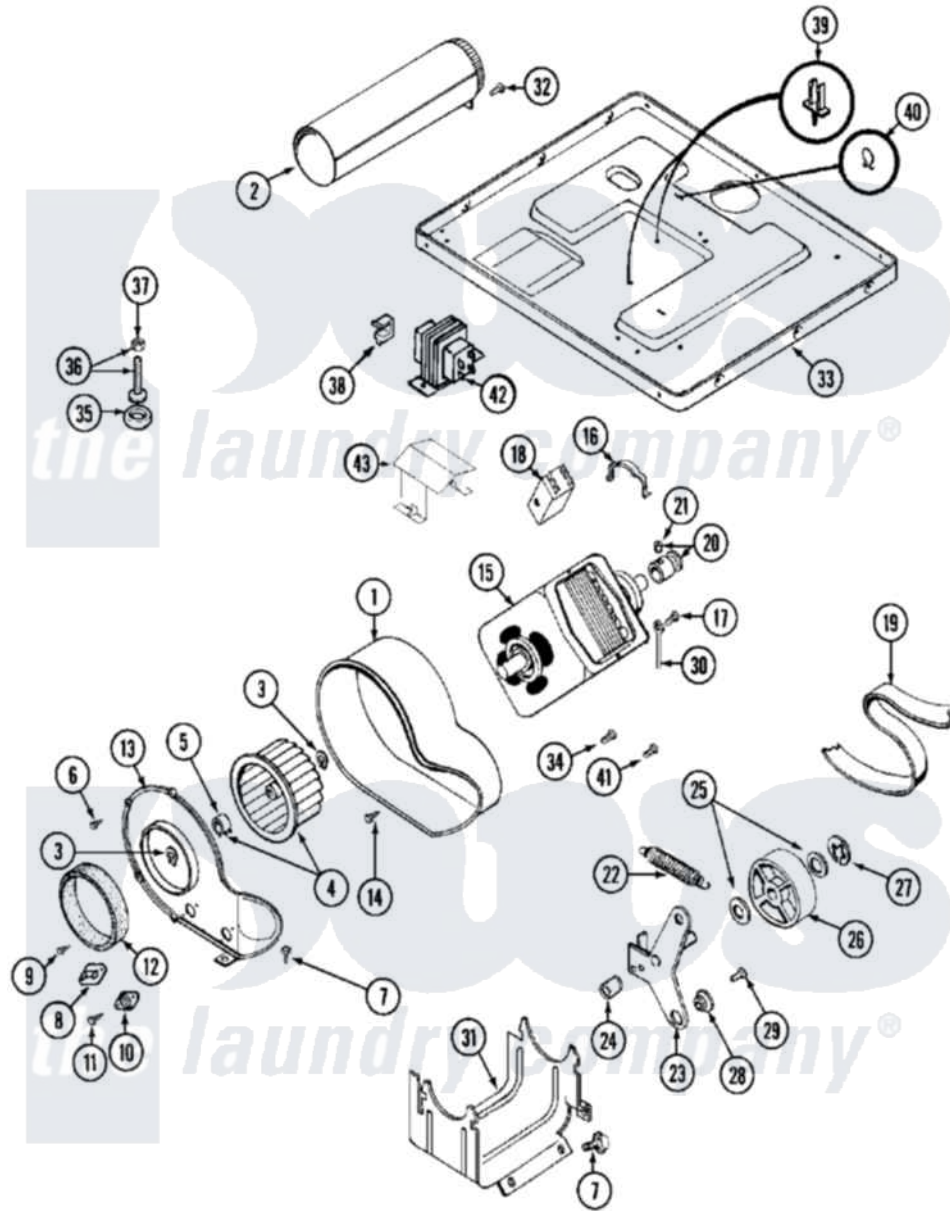

Maytag MDG13PDAAW 07 - MOTOR DRIVE

Maytag Residential Maytag MDG13PDAAW Dryer Parts Parts Diagram 07 - MOTOR DRIVE
 Click on the part number to view part

Item	Original Part Number	Replaced By	Status	Part Description
001	Y312893			Housing, Blower
002	Y303442			EXHAUST DUCT ASSEMBLY
003	410233	9703438		Ring-Retrn
004	Y303836			Blower Wheel Assembly And Clamp
005	312967			Clamp, Blower Housing
006	Y312961	W10116751		Screw
007	Y313561			Screw---NA
008	307208			Thermistor, Temp. Control
"	902577			Capacitor, Thermostat
"	Y303391	33303391		Thermostat, Cycling
009	211294	90767		Screw, 8A X 3/8 HeX Washer Head Tapping
010	306604			Cut-Off, Thermal Part Not Used
011	NLA		Not Available	SCREW, THERMAL CUT-OFF
012	Y312901			Seal, Housing Cover