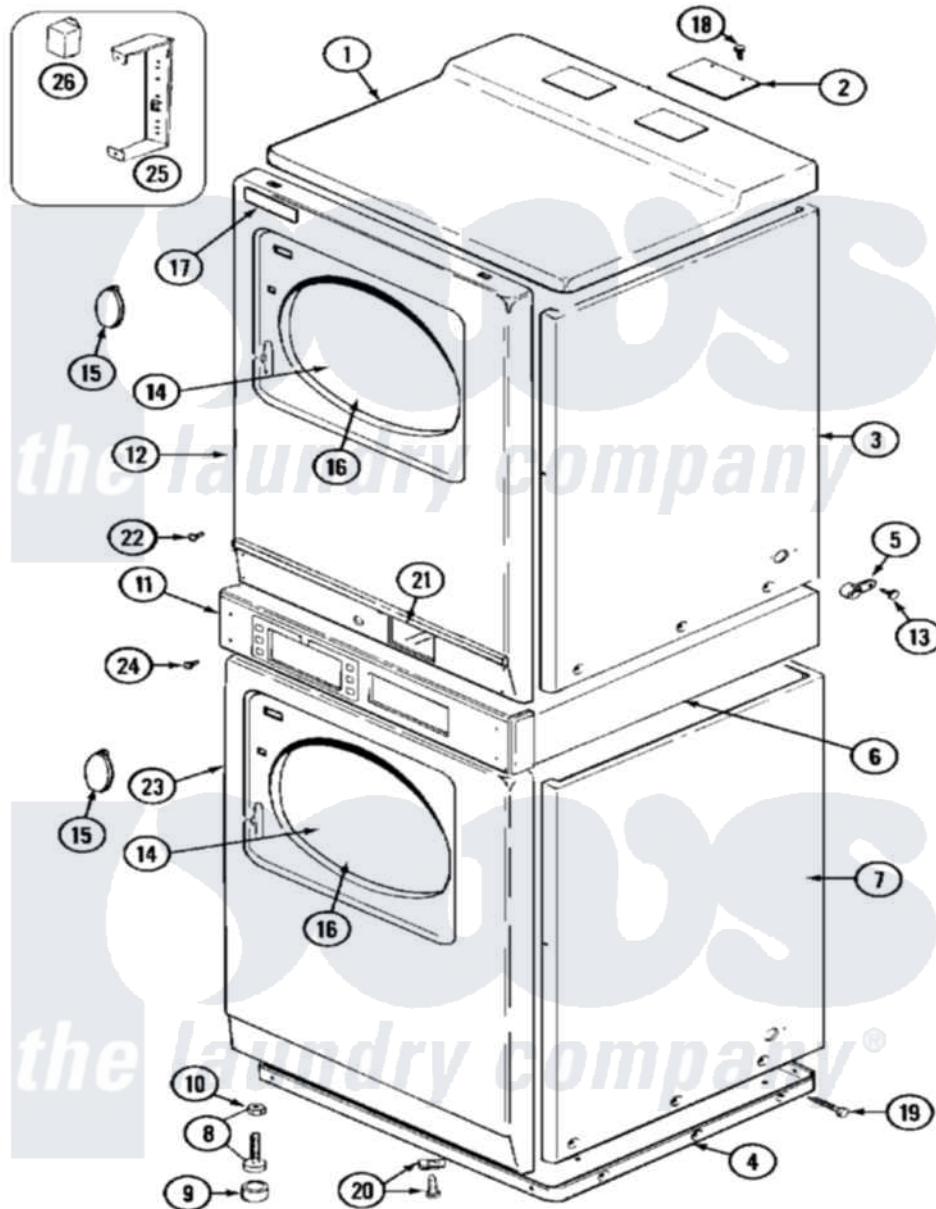

# Maytag MDG13PDABL 02 - FRONT

Maytag Residential Maytag MDG13PDABL Dryer Parts Parts Diagram 02 - FRONT  
 Click on the part number to view part

Item	Original Part Number	Replaced By	Status	Part Description
001	NLA		Not Available	COVER, TOP (WHT)
002	NLA		Not Available	PLATE, COVER
003	NLA		Not Available	CABINET (UPR-WHT)
004	<a href="#">306261</a>			Base Assembly, Upper Dryer
"	306530		Not Available	BASE ASSEMBLY (LOWER)
005	910768	<a href="#">M0280301</a>		Tie Electr
006	310933	<a href="#">33002194</a>		Nut, Speed
"	314663	<a href="#">214354</a>		Screw, Top Cover To Cabnt.
"	911050	<a href="#">4312464</a>		Screw
"	NLA		Not Available	SUPPORT ASSEMBLY (WHT)
"	Y310632	<a href="#">1163839</a>		Screw
007	NLA		Not Available	CABINET (LWR-WHT)
008	Y302699	<a href="#">22003428</a>		Leg, Adjustable
009	<a href="#">210684</a>			Foot, Adjustable Leg
010	<a href="#">210385</a>			Lock Nut For Adjustable Leg
011	NLA		Not Available	EXTRUSION, CONTROL (LWR)