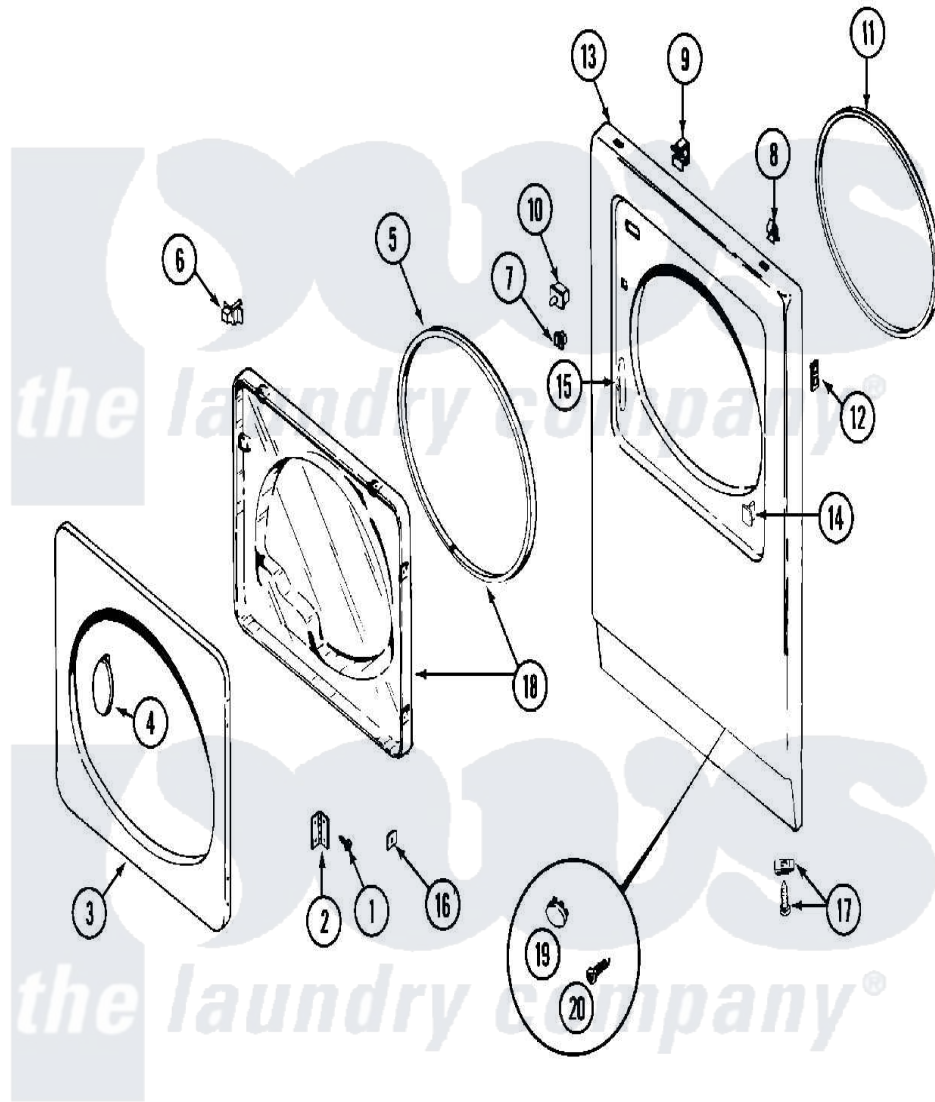

Maytag MDG13PDABL 03 - DOOR

Maytag [Residential Maytag MDG13PDABL Dryer Parts](#) Parts Diagram 03 - DOOR
 Click on the part number to view part

Item	Original Part Number	Replaced By	Status	Part Description
001	Y314062			Screw, Door Hinge And Panel
002	33001230			Hinge, Door
003	314967		Not Available	DOOR W/WINDOW OUTER HALF (WHT)
"	NLA		Not Available	(ALM)
004	314939			Handle, Door
"	314974			Handle, Door
005	33001192			Seal, Door
006	33001305			Strike, Door
007	Y304578	LA-1003		Door Catch Kit
008	212982	22001650		Fastener, Spring
009	Y310376			Clip, Door Switch Harness
010	33001420			Switch, Door
011	314937			Seal, Front Panel
012	NLA		Not Available	CLIP, HINGE SCREW
"	NLA		Not Available	SCREW, PLASTIC
013	33001447		Not Available	PANEL, FRONT (UPR-WHT)

"	33001486	98008544	Screw
"	NLA	Not Available	PANEL, FRONT (UPR-ALM)
014	NLA	Not Available	PLUG, DOOR CATCH
015	33001175		Cover, Hinge Hole
"	33001176		Cover, Hinge Hole
016	Y313910		Clip, Door Liner To Outer Panel
017	22001496		Front Panel Fastener And Screw
018	33001203	Not Available	PANEL, CLEAR INNER (W/SEAL)
019	33001614	Not Available	PLUG, FRONT PANEL (WHT)
"	33001615	Not Available	PLUG, FRONT PANEL (ALM)
020	315489		Screw, Extrusion And Front