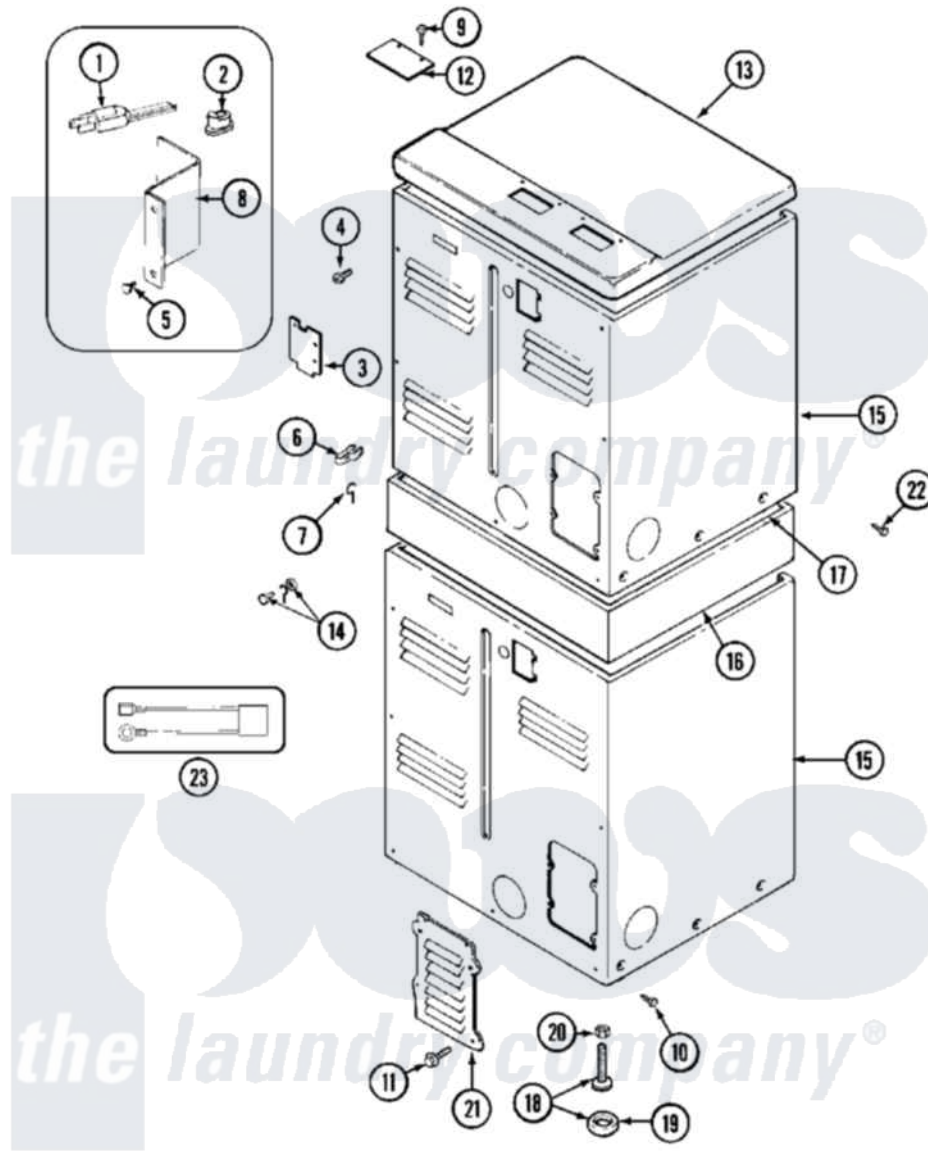

# Maytag MDG13PDABL 04 - REAR

Maytag [Residential Maytag MDG13PDABL Dryer Parts](#) Parts Diagram 04 - REAR  
 Click on the part number to view part

Item	Original Part Number	Replaced By	Status	Part Description
001	308966		Not Available	CORD, POWER (EXPORT)
"	311484	<a href="#">112432</a>		Nut
"	33001246		Not Available	CORD, POWER
"	<a href="#">Y311270</a>			Washer, Terminal Block
002	<a href="#">211881</a>			Grommet, Cord Part Not Used-Gas Models Only
"	33001716		Not Available	GROMMET, POWER CORD
003	Y312905		Not Available	COVER, TERMINAL
004	<a href="#">Y313561</a>			Screw---NA
005	Y312209	<a href="#">W10001200</a>		Screw
006	<a href="#">301548</a>			Clamp, Ground Wire
"	<a href="#">313122</a>			Screw - Baffle To Tumbler
007	<a href="#">311155</a>			Ground Wire And Clamp
008	<a href="#">Y312904</a>			Bracket, Terminal Block
009	<a href="#">Y313559</a>			Screw
010	<a href="#">213007</a>			Xfor Cabinet See Cabinet, Back

011	216423	<a href="#">3370225</a>		Screw
012	NLA		Not Available	PLATE, TOP COVER
013	NLA		Not Available	COVER, TOP (WHT)
014	NLA		Not Available	SCREW & WASHER ASSEMBLY
015	NLA		Not Available	CABINET (LWR-WHT)
"	Y310632	<a href="#">1163839</a>		Screw
016	NLA		Not Available	SUPPORT ASSEMBLY (WHT)
017	310933	<a href="#">33002194</a>		Nut, Speed
018	Y302699	<a href="#">22003428</a>		Leg, Adjustable
019	<a href="#">210684</a>			Foot, Adjustable Leg
020	<a href="#">210385</a>			Lock Nut For Adjustable Leg
021	Y312951		Not Available	ACCESS COVER, BACK
022	NLA		Not Available	SCREW, SUPPORT
"	Y310632	<a href="#">1163839</a>		Screw
023	NLA		Not Available	SURGE SUPPRESSOR KIT
"	NLA		Not Available	WIRE HARNESS, TORROID-- -NA