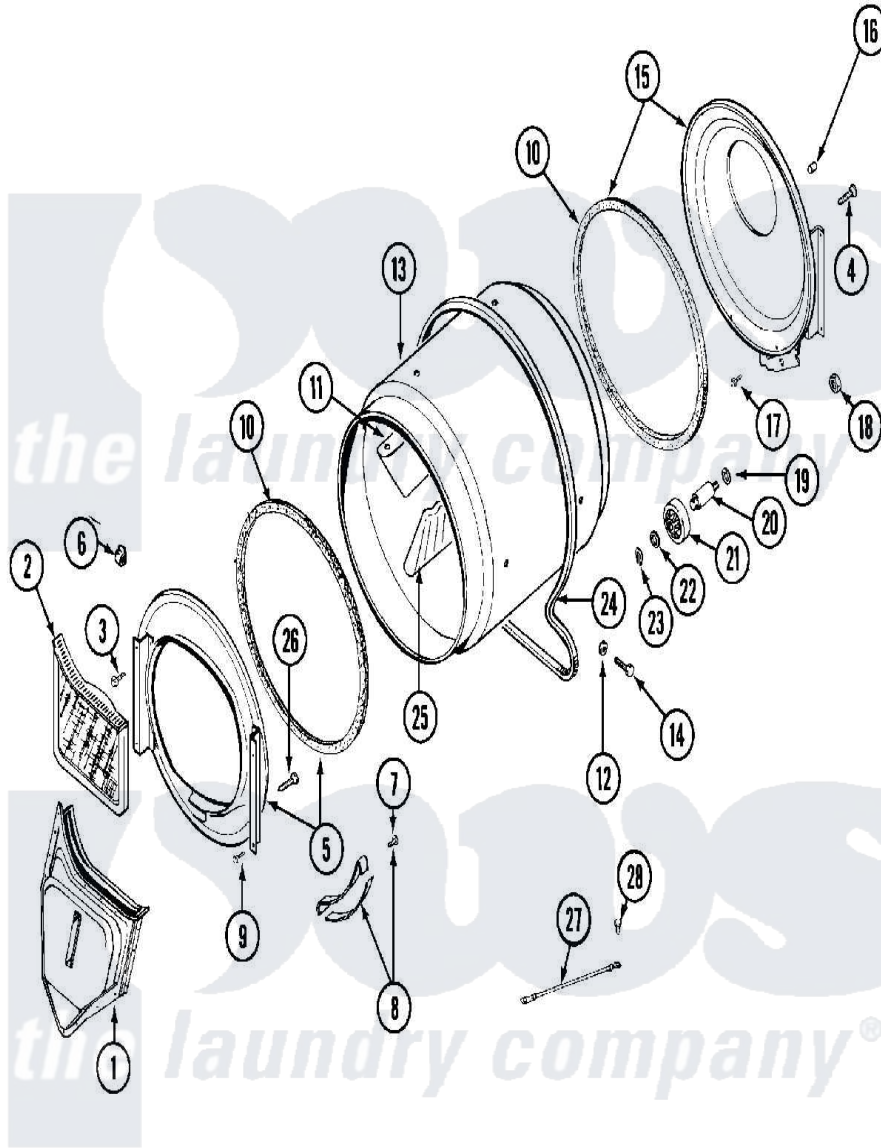

Maytag MDG13PDABL 05 - TUMBLER

Maytag Residential Maytag MDG13PDABL Dryer Parts Parts Diagram 05 - TUMBLER
 Click on the part number to view part

Item	Original Part Number	Replaced By	Status	Part Description
001	33001016			Outlet Duct Assembly
002	33001170	33002970		Lint Filte
003	NLA		Not Available	SCREW, TUMBLER SUPPORT
004	Y313561			Screw---NA
005	33001179			Front, Tumbler
006	Y310376			Clip, Door Switch Harness
007	210720			Rivet, Bearing To Tumbler Frnt
008	306508			Tumbler Bearing Kit ---W
009	Y310632	1163839		Screw
010	314820			Seal, Tumbler
011	33001012			Baffle
012	314158			Washer, Baffle To Tumbler
013	33001108		Not Available	DRYER TUMBLER, W/O BAFFLES
014	Y310759			Screw, Tumbler Baffles
015	33001178			Back, Tumbler

016	NLA	Not Available	COVER, THREAD
017	Y310632	1163839	Screw
018	312538	33001443	Nut, Hex
019	Y313347	312535	Washer, Vault Mounting Brk.
020	Y312948	6-3129480	Shaft- Tumbler
021	Y303373	12001541	Drum Roller/Washer Assembly--W
022	312535		Washer, Vault Mounting Brk.
023	410233	9703438	Ring-Retr
024	Y312959		Poly "V" Belt For Tumbler
025	33001004		Baffle, Tall
026	Y314110	33002917	Screw, No.10-16
027	901220		Ground Wire
028	910343	488234	Screw 8-32 X 1/4