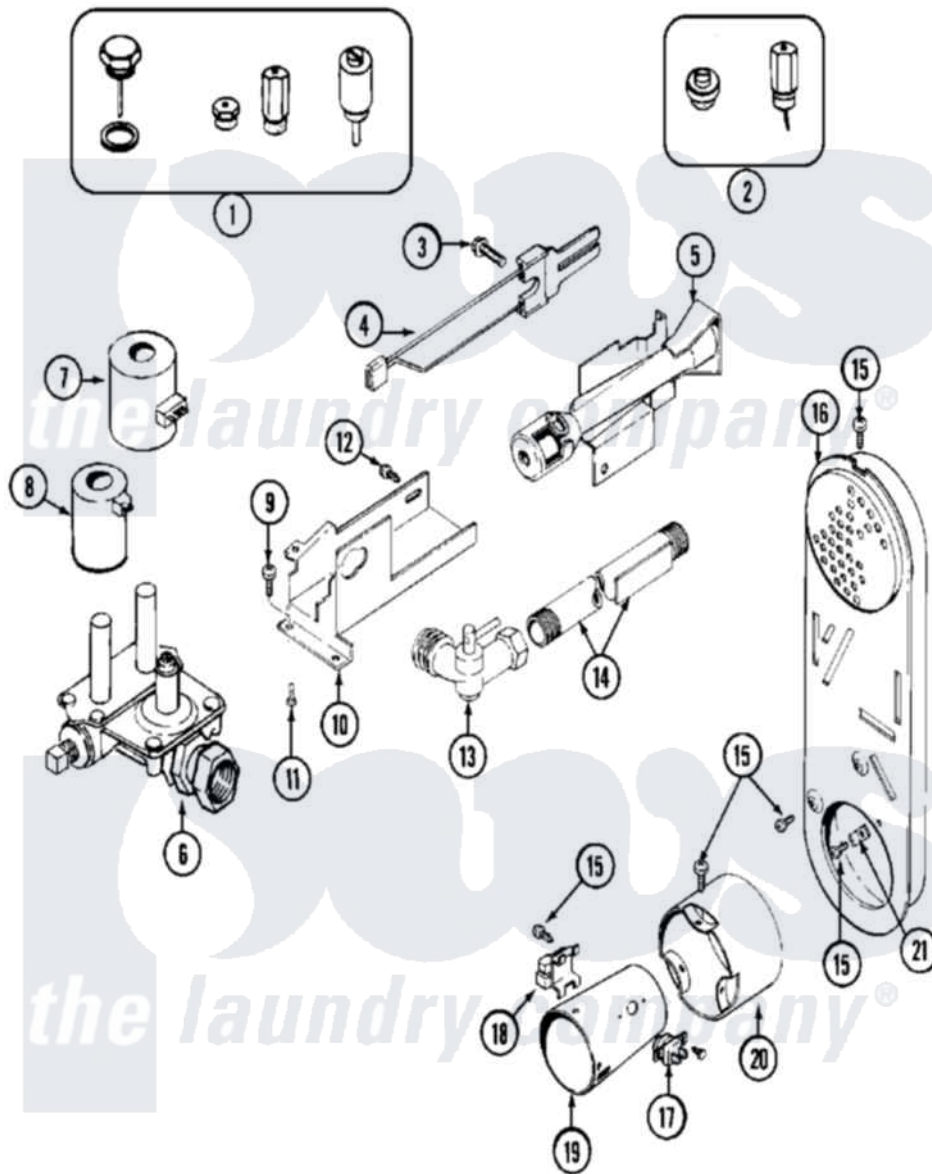

Maytag MDG13PDABL 06 - GAS VALVE

Maytag [Residential Maytag MDG13PDABL Dryer Parts](#) Parts Diagram 06 - GAS VALVE
 Click on the part number to view part

Item	Original Part Number	Replaced By	Status	Part Description
001	Y308378	W10402145		LP Gas Con
002	Y308377		Not Available	CONVERSION KIT (LP TO NATURAL)
003	304971			Screw Note: Screw, Igniter
004	304970	4391996		Ignitor
005	33001247	33002793		Burner Assembly
006	307927			Valve, Gas
"	308345			Valve, Gas
007	306106			Coil, Holding And Booster--W
"	Y307931			Coil, Holding And Booster
008	306105	694540		Coil, 60 Hz
"	307930			Coil, Secondary
009	Y313561			Screw---NA
010	314566			Gas Control Bracket
011	Y313559			Screw
012	314082	90767		Screw, 8A X 3/8 HeX Washer Head Tapping

"	314568	Y313559		Screw
013	Y303349			Angle Shut-Off, Gas Valve
014	Y303383	33001735		Pipe And Bracket Assembly Series 18 Not Needed Use Vavle
015	211294	90767		Screw, 8A X 3/8 HeX Washer Head Tapping
016	Y308504		Not Available	INLET DUCT ASSEMBLY
017	303395			Thermostat, Hi-Limit
"	305169			Thermostat, Hi-Limit Gas
018	Y303377	338906		Radiant, Sensor
019	NLA		Not Available	COMBUSTION CONE ASSEMBLY
"	Y308548			Combustion Cone Assembly
020	NLA		Not Available	EXTENSION, CONE (W/SCREWS)
"	Y303841			Cone, Extension
021	Y312890			Retainer, Heater Chamber