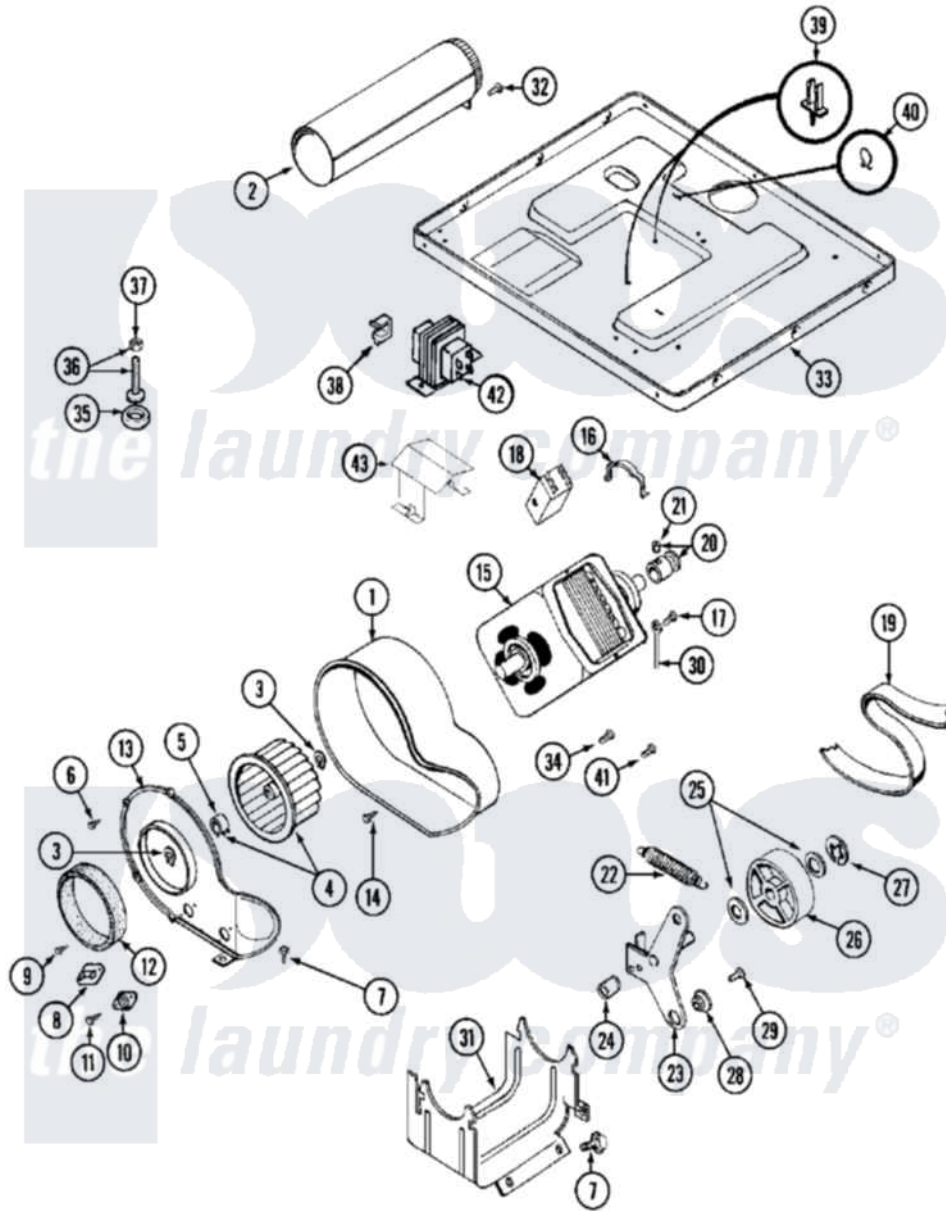

# Maytag MDG13PDABL 07 - MOTOR DRIVE

Maytag [Residential Maytag MDG13PDABL Dryer Parts](#) Parts Diagram 07 - MOTOR DRIVE  
 Click on the part number to view part

Item	Original Part Number	Replaced By	Status	Part Description
001	<a href="#">Y312893</a>			Housing, Blower
002	Y303442			EXHAUST DUCT ASSEMBLY
003	410233	<a href="#">9703438</a>		Ring-Retrn
004	<a href="#">Y303836</a>			Blower Wheel Assembly And Clamp
005	<a href="#">312967</a>			Clamp, Blower Housing
006	Y312961	<a href="#">W10116751</a>		Screw
007	<a href="#">Y313561</a>			Screw---NA
008	<a href="#">307208</a>			Thermistor, Temp. Control
"	<a href="#">902577</a>			Capacitor, Thermostat
"	Y303391	<a href="#">33303391</a>		Thermostat, Cycling
009	211294	<a href="#">90767</a>		Screw, 8A X 3/8 HeX Washer Head Tapping
010	<a href="#">306604</a>			Cut-Off, Thermal Part Not Used
011	NLA		Not Available	SCREW, THERMAL CUT-OFF
012	<a href="#">Y312901</a>			Seal, Housing Cover