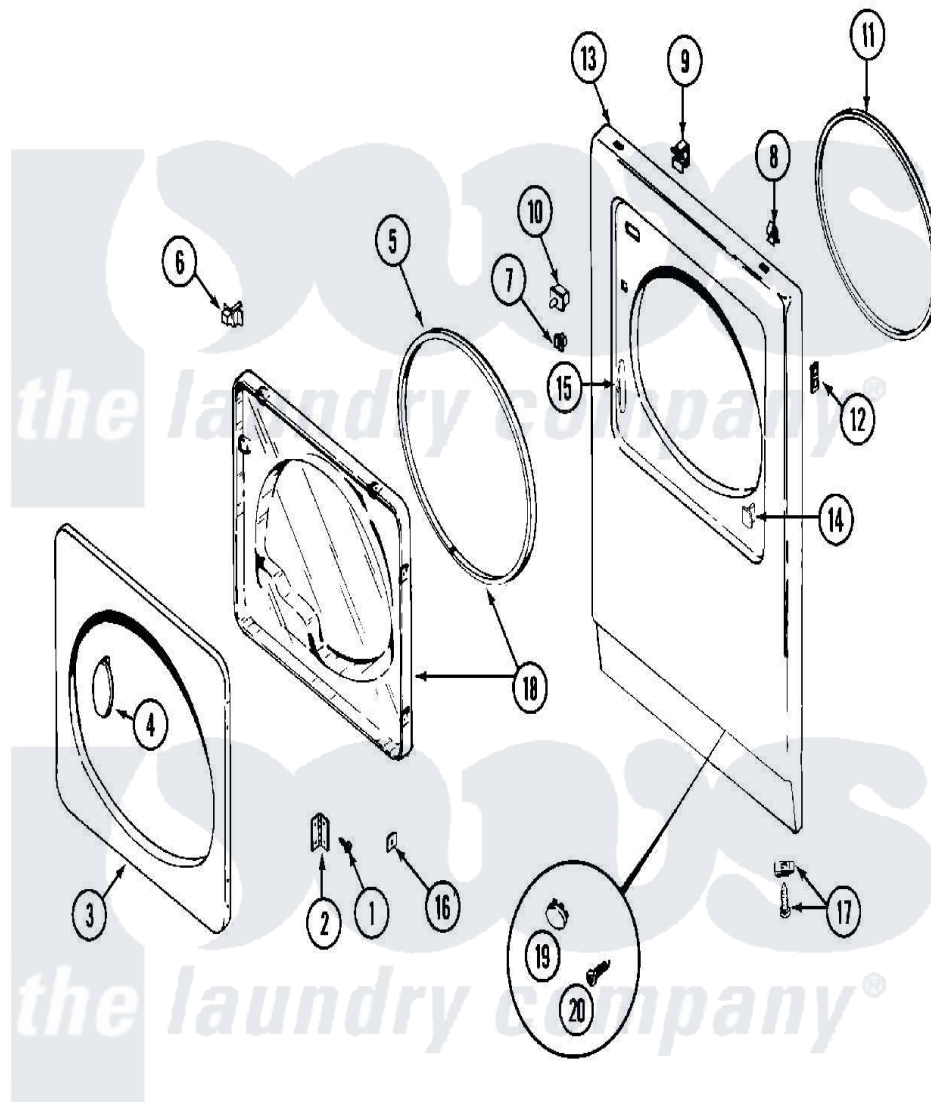

Maytag MDG13PDABW 03 - DOOR

Maytag [Residential Maytag MDG13PDABW Dryer Parts](#) Parts Diagram 03 - DOOR
 Click on the part number to view part

Item	Original Part Number	Replaced By	Status	Part Description
001	Y314062			Screw, Door Hinge And Panel
002	33001230			Hinge, Door
003	314967		Not Available	DOOR W/WINDOW OUTER HALF (WHT)
"	NLA		Not Available	(ALM)
004	314939			Handle, Door
"	314974			Handle, Door
005	33001192			Seal, Door
006	33001305			Strike, Door
007	Y304578	LA-1003		Door Catch Kit
008	212982	22001650		Fastener, Spring
009	Y310376			Clip, Door Switch Harness
010	33001420			Switch, Door
011	314937			Seal, Front Panel
012	NLA		Not Available	CLIP, HINGE SCREW
"	NLA		Not Available	SCREW, PLASTIC
013	33001447		Not Available	PANEL, FRONT (UPR-WHT)

"	33001486	98008544	Screw
"	NLA	Not Available	PANEL, FRONT (UPR-ALM)
014	NLA	Not Available	PLUG, DOOR CATCH
015	33001175		Cover, Hinge Hole
"	33001176		Cover, Hinge Hole
016	Y313910		Clip, Door Liner To Outer Panel
017	22001496		Front Panel Fastener And Screw
018	33001203	Not Available	PANEL, CLEAR INNER (W/SEAL)
019	33001614	Not Available	PLUG, FRONT PANEL (WHT)
"	33001615	Not Available	PLUG, FRONT PANEL (ALM)
020	315489		Screw, Extrusion And Front