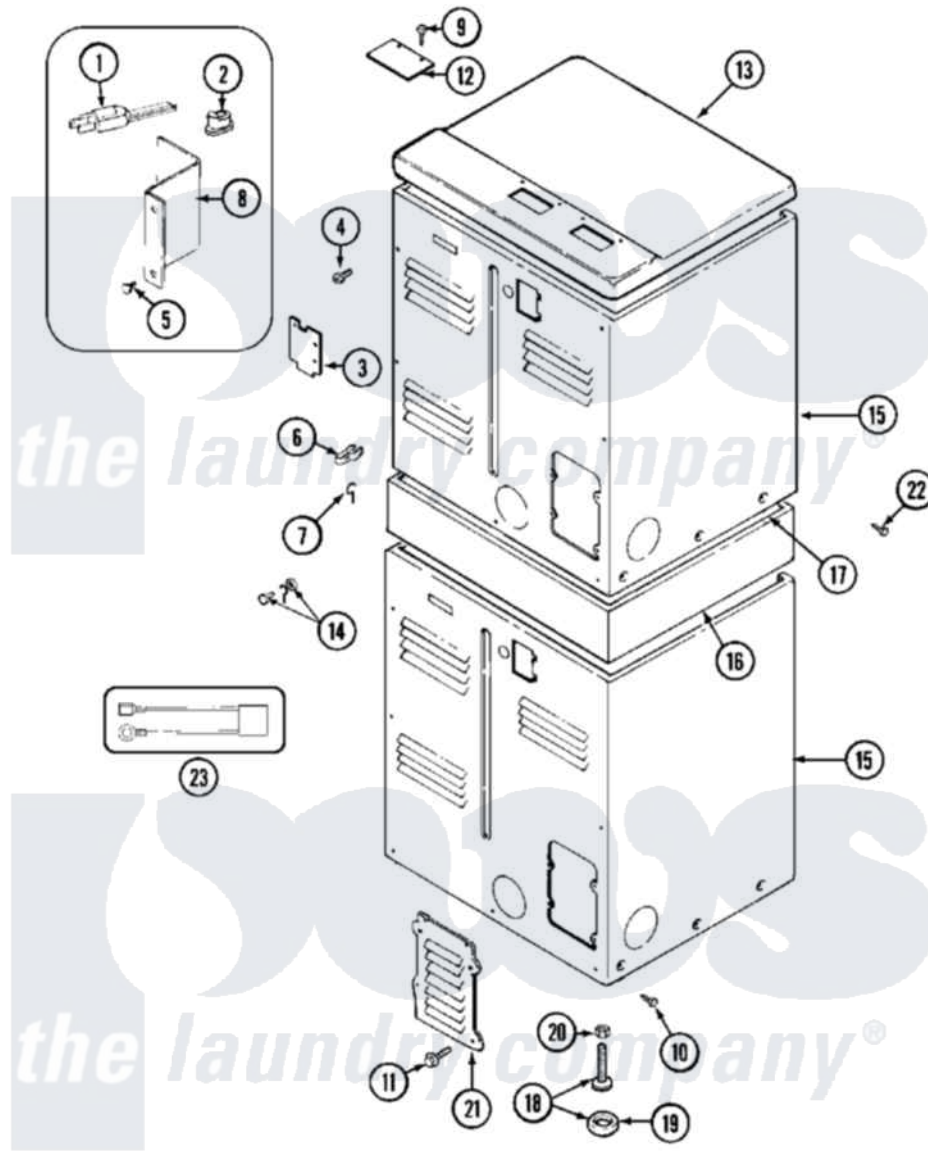

Maytag MDG13PDABW 04 - REAR

Maytag Residential Maytag MDG13PDABW Dryer Parts Parts Diagram 04 - REAR
 Click on the part number to view part

Item	Original Part Number	Replaced By	Status	Part Description
001	308966		Not Available	CORD, POWER (EXPORT)
"	311484	112432		Nut
"	33001246		Not Available	CORD, POWER
"	Y311270			Washer, Terminal Block
002	211881			Grommet, Cord Part Not Used-Gas Models Only
"	33001716		Not Available	GROMMET, POWER CORD
003	Y312905		Not Available	COVER, TERMINAL
004	Y313561			Screw---NA
005	Y312209	W10001200		Screw
006	301548			Clamp, Ground Wire
"	313122			Screw - Baffle To Tumbler
007	311155			Ground Wire And Clamp
008	Y312904			Bracket, Terminal Block
009	Y313559			Screw
010	213007			Xfor Cabinet See Cabinet, Back

011	216423	3370225		Screw
012	NLA		Not Available	PLATE, TOP COVER
013	NLA		Not Available	COVER, TOP (WHT)
014	NLA		Not Available	SCREW & WASHER ASSEMBLY
015	NLA		Not Available	CABINET (LWR-WHT)
"	Y310632	1163839		Screw
016	NLA		Not Available	SUPPORT ASSEMBLY (WHT)
017	310933	33002194		Nut, Speed
018	Y302699	22003428		Leg, Adjustable
019	210684			Foot, Adjustable Leg
020	210385			Lock Nut For Adjustable Leg
021	Y312951		Not Available	ACCESS COVER, BACK
022	NLA		Not Available	SCREW, SUPPORT
"	Y310632	1163839		Screw
023	NLA		Not Available	SURGE SUPPRESSOR KIT
"	NLA		Not Available	WIRE HARNESS, TORROID-- -NA