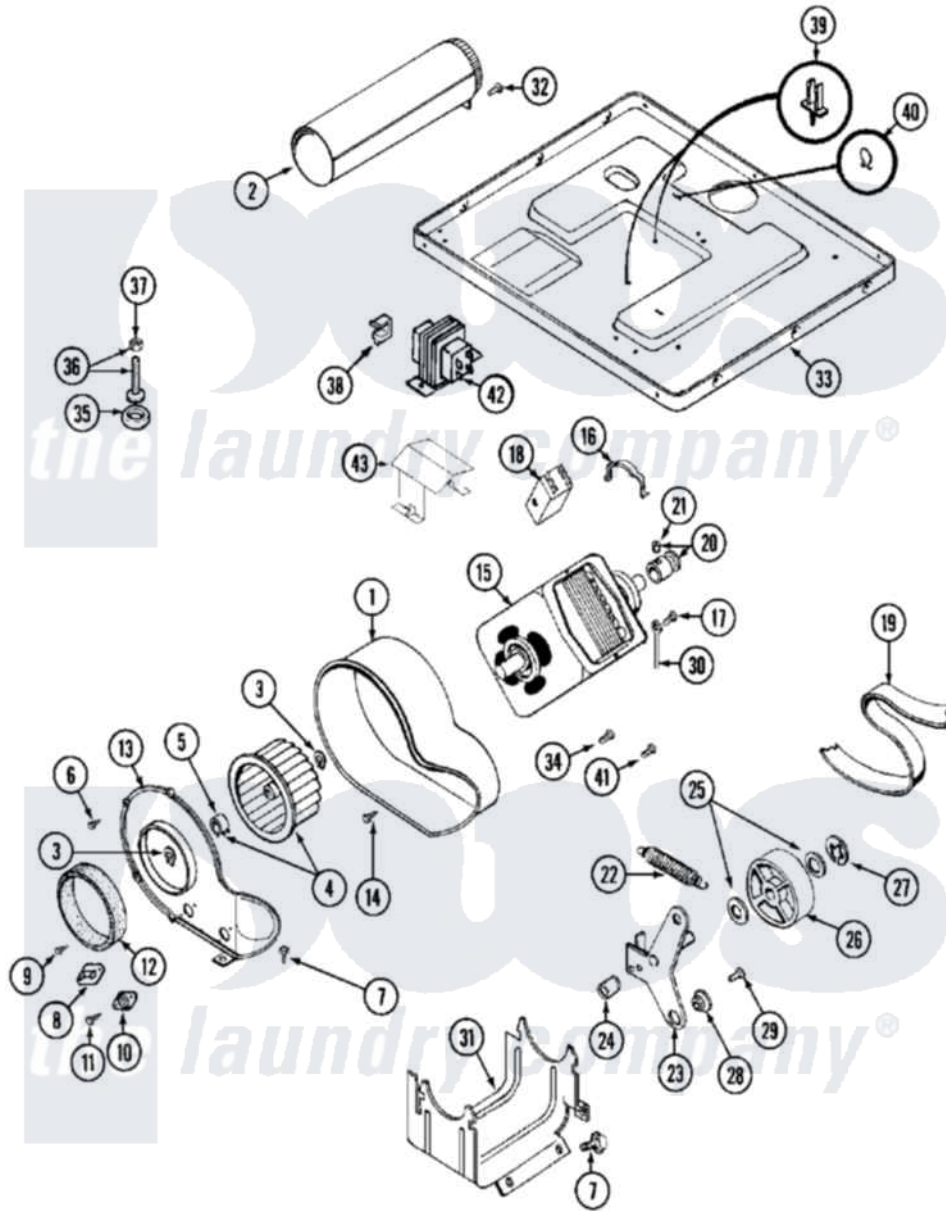

Maytag MDG13PDABW 07 - MOTOR DRIVE

Maytag Residential Maytag MDG13PDABW Dryer Parts Parts Diagram 07 - MOTOR DRIVE
 Click on the part number to view part

Item	Original Part Number	Replaced By	Status	Part Description
001	Y312893			Housing, Blower
002	Y303442			EXHAUST DUCT ASSEMBLY
003	410233	9703438		Ring-Retrn
004	Y303836			Blower Wheel Assembly And Clamp
005	312967			Clamp, Blower Housing
006	Y312961	W10116751		Screw
007	Y313561			Screw---NA
008	307208			Thermistor, Temp. Control
"	902577			Capacitor, Thermostat
"	Y303391	33303391		Thermostat, Cycling
009	211294	90767		Screw, 8A X 3/8 HeX Washer Head Tapping
010	306604			Cut-Off, Thermal Part Not Used
011	NLA		Not Available	SCREW, THERMAL CUT-OFF
012	Y312901			Seal, Housing Cover