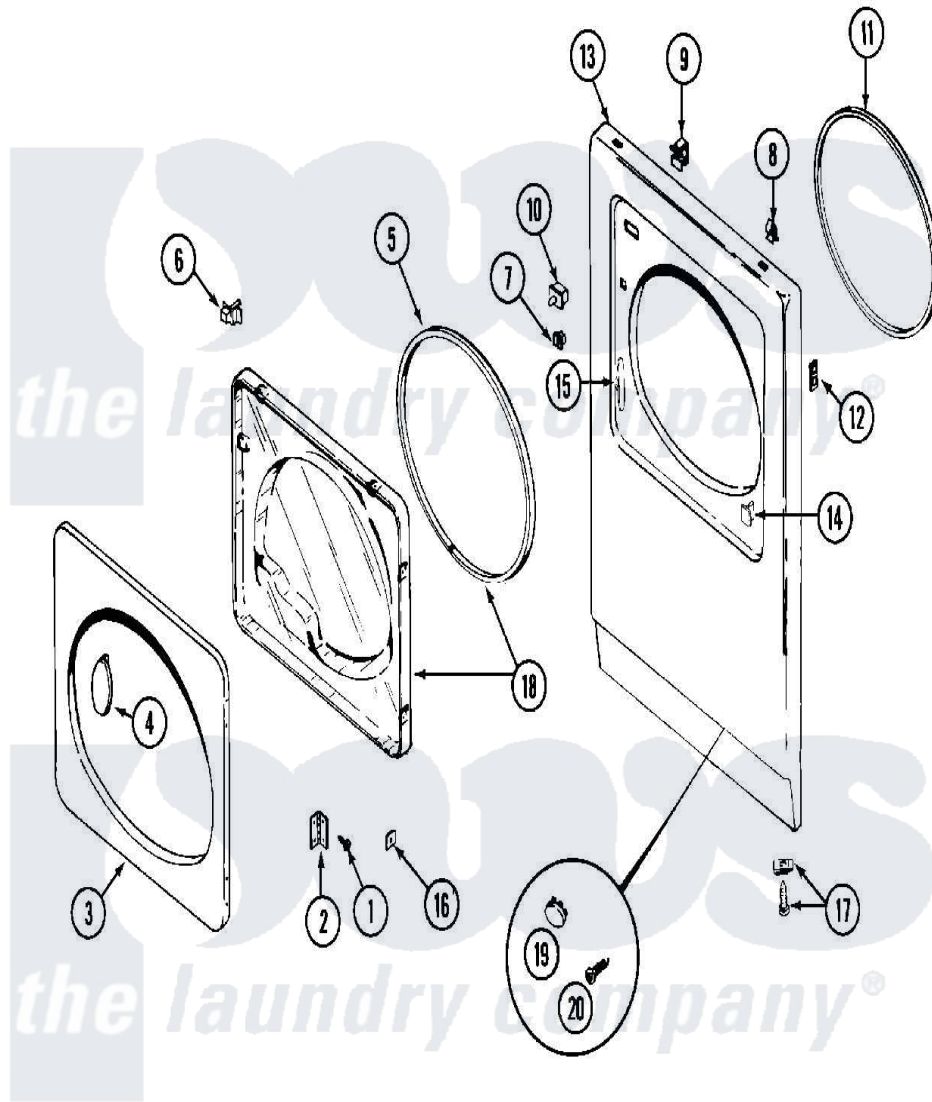

# Maytag MDG13PDBAW 03 - DOOR

Maytag [Residential Maytag MDG13PDBAW Dryer Parts](#) Parts Diagram 03 - DOOR  
 Click on the part number to view part

Item	Original Part Number	Replaced By	Status	Part Description
001	<a href="#">Y314062</a>			Screw, Door Hinge And Panel
002	<a href="#">33001230</a>			Hinge, Door
003	314967		Not Available	DOOR W/WINDOW OUTER HALF (WHT)
"	NLA		Not Available	(ALM)
004	<a href="#">314939</a>			Handle, Door
"	<a href="#">314974</a>			Handle, Door
005	<a href="#">33001192</a>			Seal, Door
006	<a href="#">33001305</a>			Strike, Door
007	Y304578	<a href="#">LA-1003</a>		Door Catch Kit
008	212982	<a href="#">22001650</a>		Fastener, Spring
009	<a href="#">Y310376</a>			Clip, Door Switch Harness
010	<a href="#">33001420</a>			Switch, Door
011	<a href="#">314937</a>			Seal, Front Panel
012	NLA		Not Available	CLIP, HINGE SCREW
"	NLA		Not Available	SCREW, PLASTIC
013	33001447		Not Available	PANEL, FRONT (UPR-WHT)

"	33001486	<a href="#">98008544</a>	Screw
"	NLA	Not Available	PANEL, FRONT (UPR-ALM)
014	NLA	Not Available	PLUG, DOOR CATCH
015	<a href="#">33001175</a>		Cover, Hinge Hole
"	<a href="#">33001176</a>		Cover, Hinge Hole
016	<a href="#">Y313910</a>		Clip, Door Liner To Outer Panel
017	<a href="#">22001496</a>		Front Panel Fastener And Screw
018	33001203	Not Available	PANEL, CLEAR INNER (W/SEAL)
019	33001614	Not Available	PLUG, FRONT PANEL (WHT)
"	33001615	Not Available	PLUG, FRONT PANEL (ALM)
020	<a href="#">315489</a>		Screw, Extrusion And Front