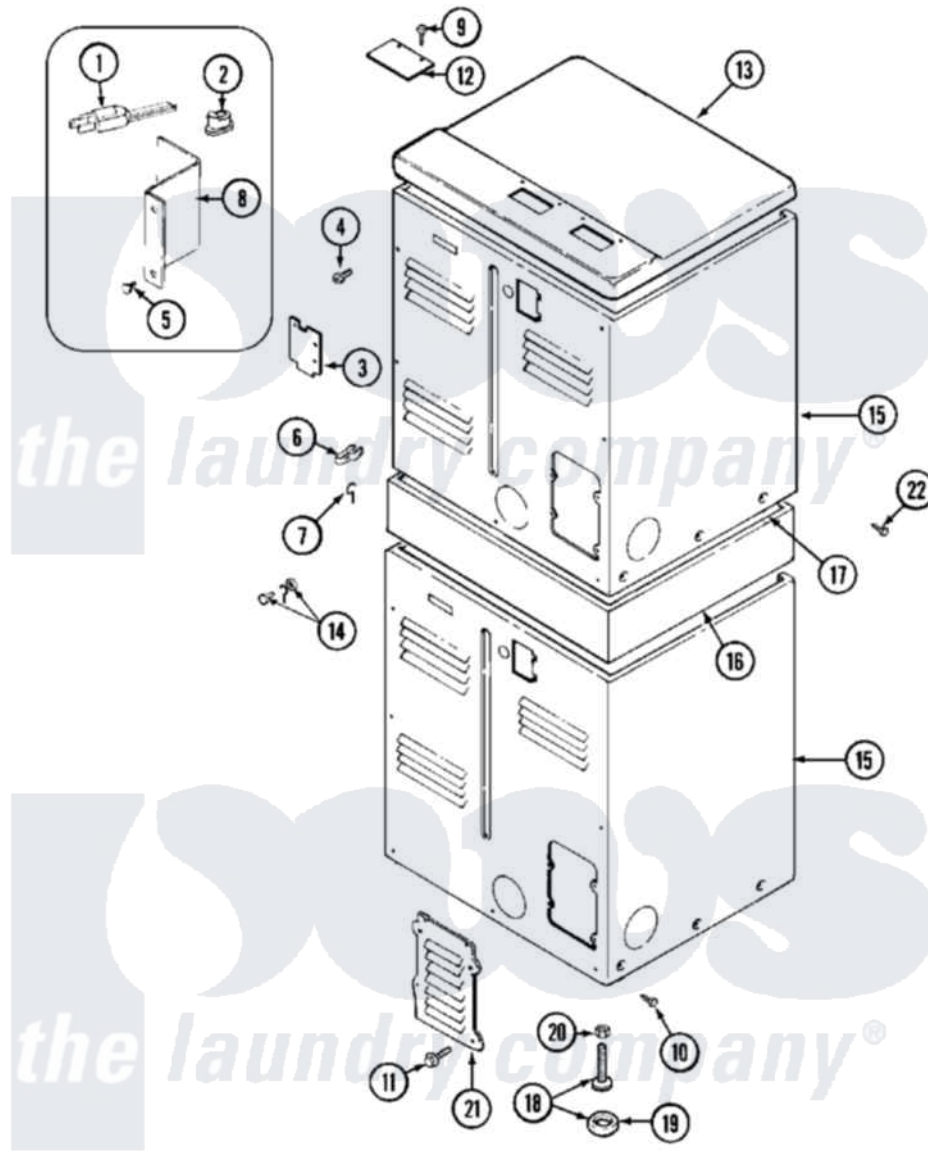

Maytag MDG13PDBAW 04 - REAR

Maytag Residential Maytag MDG13PDBAW Dryer Parts Parts Diagram 04 - REAR

Click on the part number to view part

Item	Original Part Number	Replaced By	Status	Part Description
001	311484	112432		Nut
"	33001246		Not Available	CORD, POWER
"	Y311270			Washer, Terminal Block
002	211881			Grommet, Cord Part Not Used-Gas Models Only
003	Y312905		Not Available	COVER, TERMINAL
004	Y313561			Screw---NA
005	Y312209	W10001200		Screw
006	301548			Clamp, Ground Wire
"	313122			Screw - Baffle To Tumbler
007	311155			Ground Wire And Clamp
008	Y312904			Bracket, Terminal Block
009	Y313559			Screw
010	213007			Xfor Cabinet See Cabinet, Back
011	216423	3370225		Screw
012	NLA		Not Available	PLATE, TOP COVER

013	NLA		Not Available	COVER, TOP (WHT)
014	NLA		Not Available	SCREW & WASHER ASSEMBLY
015	NLA		Not Available	CABINET (LWR-WHT)
"	Y310632	1163839		Screw
016	NLA		Not Available	SUPPORT ASSEMBLY (WHT)
017	310933	33002194		Nut, Speed
018	Y302699	22003428		Leg, Adjustable
019	210684			Foot, Adjustable Leg
020	210385			Lock Nut For Adjustable Leg
021	Y312951		Not Available	ACCESS COVER, BACK
022	NLA		Not Available	SCREW, SUPPORT
"	Y310632	1163839		Screw