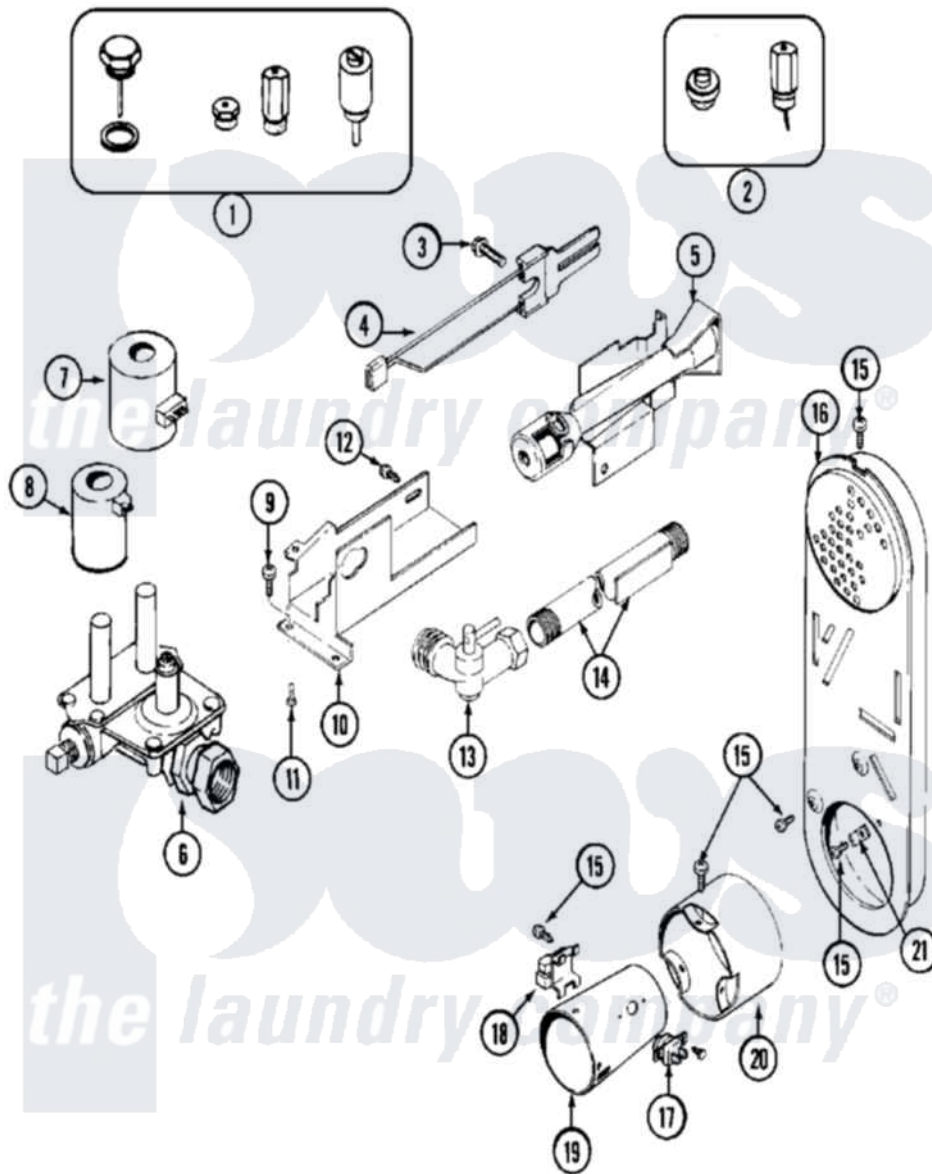

Maytag MDG13PDBAW 06 - GAS VALVE

Maytag Residential Maytag MDG13PDBAW Dryer Parts Parts Diagram 06 - GAS VALVE
 Click on the part number to view part

Item	Original Part Number	Replaced By	Status	Part Description
001	Y308378	W10402145		LP Gas Con
002	Y308377		Not Available	CONVERSION KIT (LP TO NATURAL)
003	304971			Screw Note: Screw, Igniter
004	304970	4391996		Ignitor
005	33001247	33002793		Burner Assembly
006	308345			Valve, Gas
007	306106			Coil, Holding And Booster-W
008	306105	694540		Coil, 60 Hz
009	Y313561			Screw----NA
010	314566			Gas Control Bracket
011	Y313559			Screw
012	314082	90767		Screw, 8A X 3/8 HeX Washer Head Tapping
"	314568	Y313559		Screw
013	Y303349			Angle Shut-Off, Gas Valve Pipe And Bracket Assembly

014	Y303383	33001735	Series 18 Not Needed Use Vavle
015	211294	90767	Screw, 8A X 3/8 HeX Washer Head Tapping
016	Y308504		Not Available INLET DUCT ASSEMBLY
017	305169		Thermostat, Hi-Limit Gas
018	Y303377	338906	Radiant, Sensor
019	Y308548		Combustion Cone Assembly
020	Y303841		Cone, Extension
021	Y312890		Retainer, Heater Chamber