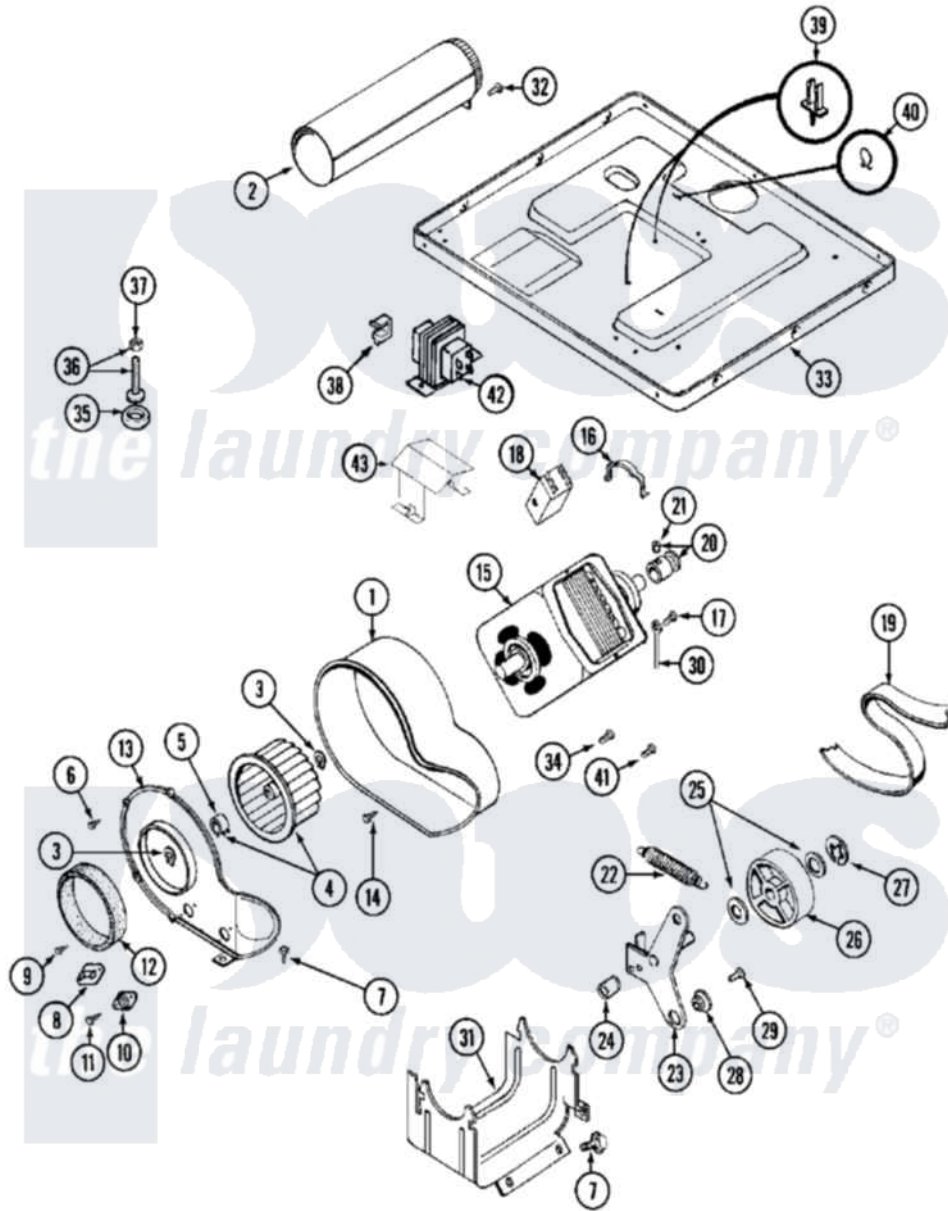

# Maytag MDG13PDBAW 07 - MOTOR DRIVE

Maytag Residential Maytag MDG13PDBAW Dryer Parts Parts Diagram 07 - MOTOR DRIVE  
 Click on the part number to view part

Item	Original Part Number	Replaced By	Status	Part Description
001	<a href="#">Y312893</a>			Housing, Blower
002	Y303442			EXHAUST DUCT ASSEMBLY
003	410233	<a href="#">9703438</a>		Ring-Retrn
004	<a href="#">Y303836</a>			Blower Wheel Assembly And Clamp
005	<a href="#">312967</a>			Clamp, Blower Housing
006	Y312961	<a href="#">W10116751</a>		Screw
007	<a href="#">Y313561</a>			Screw---NA
008	<a href="#">307208</a>			Thermistor, Temp. Control
"	<a href="#">902577</a>			Capacitor, Thermostat
"	Y303391	<a href="#">33303391</a>		Thermostat, Cycling
009	211294	<a href="#">90767</a>		Screw, 8A X 3/8 HeX Washer Head Tapping
010	<a href="#">306604</a>			Cut-Off, Thermal Part Not Used
011	NLA		Not Available	SCREW, THERMAL CUT-OFF
012	<a href="#">Y312901</a>			Seal, Housing Cover