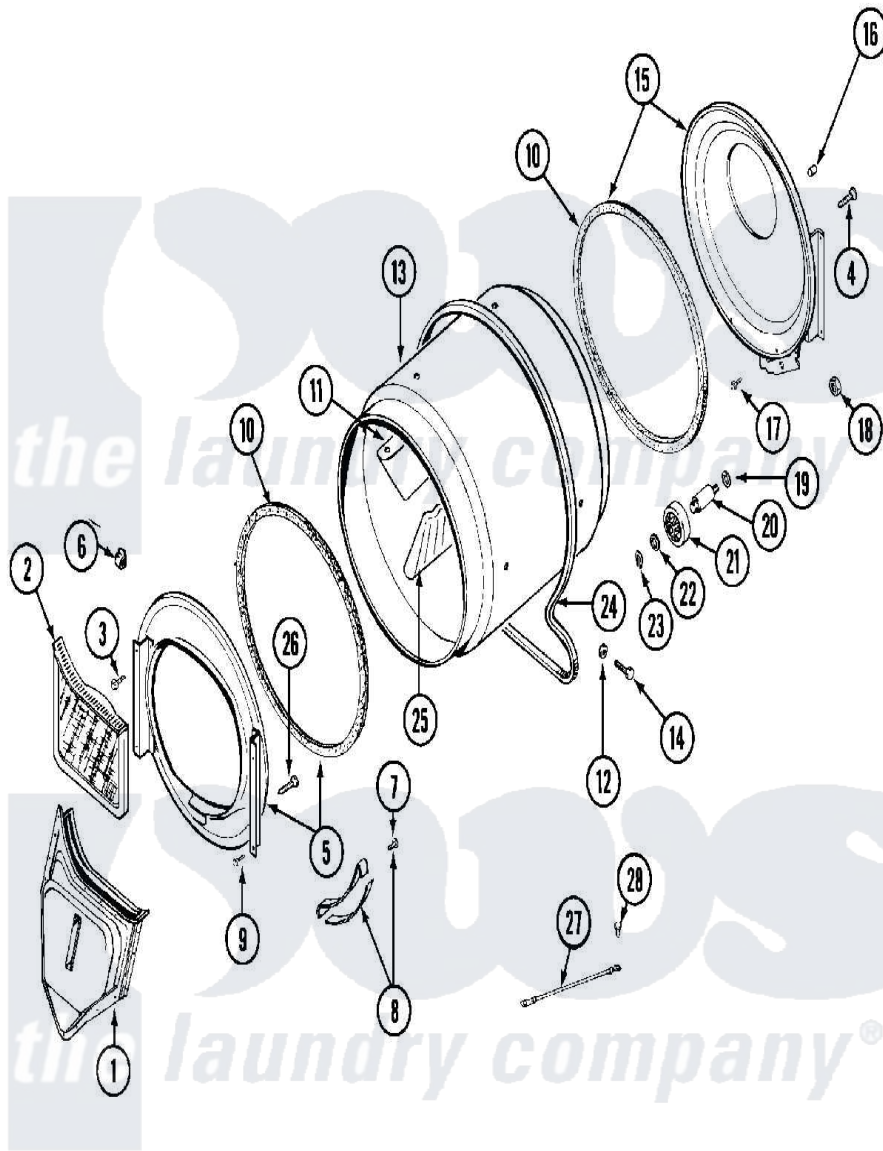

# Maytag MDG13PDBBL 05 - TUMBLER

Maytag Residential Maytag MDG13PDBBL Dryer Parts Parts Diagram 05 - TUMBLER  
 Click on the part number to view part

Item	Original Part Number	Replaced By	Status	Part Description
001	<a href="#">33001016</a>			Outlet Duct Assembly
002	33001170	<a href="#">33002970</a>		Lint Filte
003	NLA		Not Available	SCREW, TUMBLER SUPPORT
004	<a href="#">Y313561</a>			Screw---NA
005	<a href="#">33001179</a>			Front, Tumbler
006	<a href="#">Y310376</a>			Clip, Door Switch Harness
007	<a href="#">210720</a>			Rivet, Bearing To Tumbler Frnt
008	<a href="#">306508</a>			Tumbler Bearing Kit ---W
009	Y310632	<a href="#">1163839</a>		Screw
010	<a href="#">314820</a>			Seal, Tumbler
011	<a href="#">33001012</a>			Baffle
012	<a href="#">314158</a>			Washer, Baffle To Tumbler
013	33001108		Not Available	DRYER TUMBLER, W/O BAFFLES
014	<a href="#">Y310759</a>			Screw, Tumbler Baffles
015	<a href="#">33001178</a>			Back, Tumbler

016	NLA	Not Available	COVER, THREAD
017	Y310632	<a href="#">1163839</a>	Screw
018	312538	<a href="#">33001443</a>	Nut, Hex
019	Y313347	<a href="#">312535</a>	Washer, Vault Mounting Brk.
020	Y312948	<a href="#">6-3129480</a>	Shaft- Tumbler
021	Y303373	<a href="#">12001541</a>	Drum Roller/Washer Assembly--W
022	<a href="#">312535</a>		Washer, Vault Mounting Brk.
023	410233	<a href="#">9703438</a>	Ring-Retrn
024	<a href="#">Y312959</a>		Poly "V" Belt For Tumbler
025	<a href="#">33001004</a>		Baffle, Tall
026	Y314110	<a href="#">33002917</a>	Screw, No.10-16
027	<a href="#">901220</a>		Ground Wire
028	910343	<a href="#">488234</a>	Screw 8-32 X 1/4