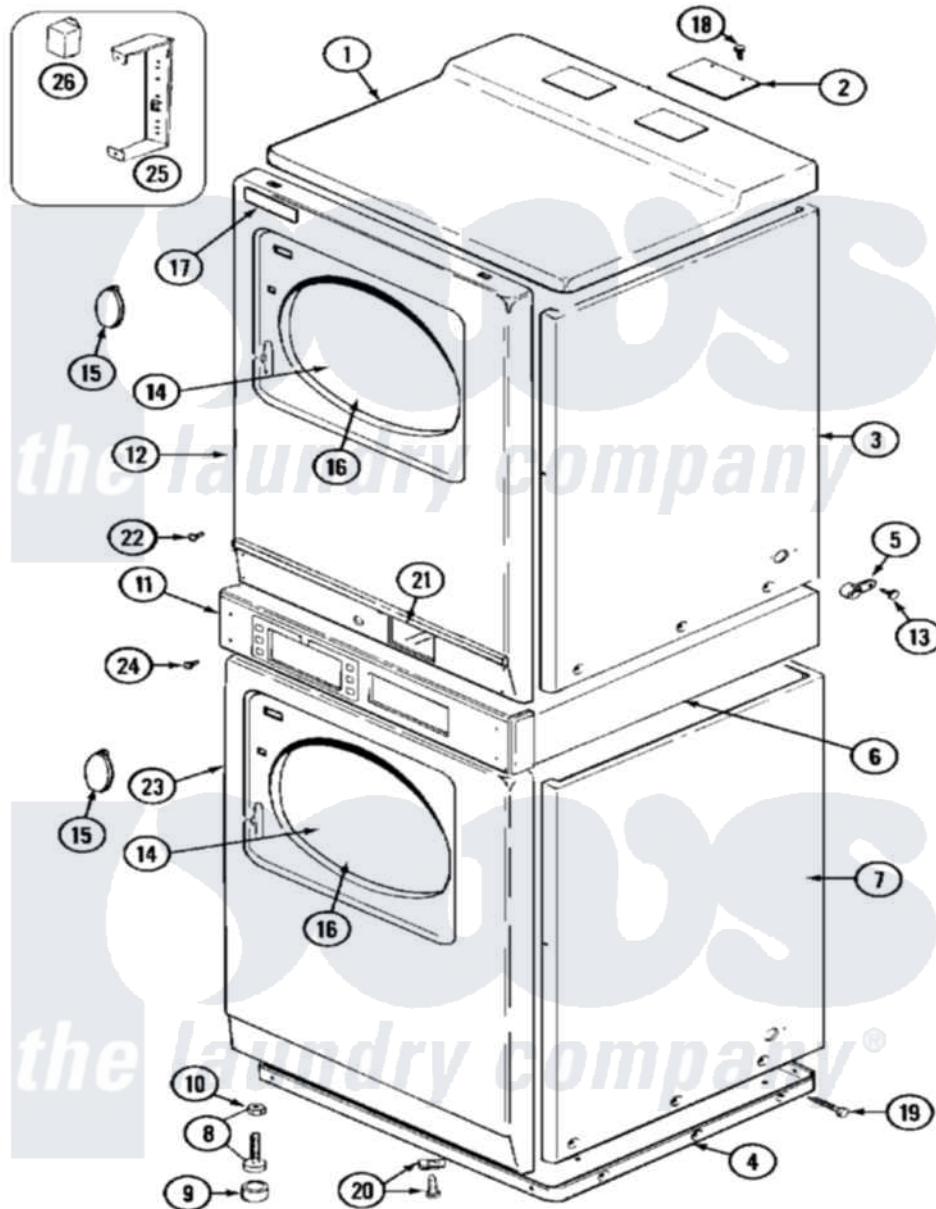

Maytag MDG13PDBBW 02 - FRONT

Maytag [Residential Maytag MDG13PDBBW Dryer Parts](#) Parts Diagram 02 - FRONT
 Click on the part number to view part

Item	Original Part Number	Replaced By	Status	Part Description
001	NLA		Not Available	COVER, TOP (WHT)
002	NLA		Not Available	PLATE, COVER
003	NLA		Not Available	CABINET (UPR-WHT)
004	306261			Base Assembly, Upper Dryer
"	306530		Not Available	BASE ASSEMBLY (LOWER)
005	910768	M0280301		Tie Electr
006	310933	33002194		Nut, Speed
"	314663	214354		Screw, Top Cover To Cabnt.
"	911050	4312464		Screw
"	NLA		Not Available	SUPPORT ASSEMBLY (WHT)
"	Y310632	1163839		Screw
007	NLA		Not Available	CABINET (LWR-WHT)
008	Y302699	22003428		Leg, Adjustable
009	210684			Foot, Adjustable Leg
010	210385			Lock Nut For Adjustable Leg
011	NLA		Not Available	EXTRUSION, CONTROL (LWR)

012	314666		Not Available	SCREW, PANEL (UPR)
"	33001447		Not Available	PANEL, FRONT (UPR-WHT)
"	33001486	98008544		Screw
"	NLA		Not Available	PANEL, FRONT (UPR-ALM)
"	NLA		Not Available	CLIP, CABINET SCREW
013	211168	W10139210		Screw, 8-18 X 5/16
014	33001203		Not Available	PANEL, CLEAR INNER (W/SEAL)
015	314939			Handle, Door
"	314974			Handle, Door
016	314967		Not Available	DOOR W/WINDOW OUTER HALF (WHT)
"	NLA		Not Available	(ALM)
017	33001711	33002936		Medallion-
018	Y313559			Screw
019	213007			Xfor Cabinet See Cabinet, Back
020	22001496			Front Panel Fastener And Screw
021	NLA		Not Available	EXTRUSION, CONTROL (UPR)
022	215506			Screw, Control Panel Overlay
"	315489			Screw, Extrusion And Front
023	33001614		Not Available	PLUG, FRONT PANEL (WHT)
"	33001615		Not Available	PLUG, FRONT PANEL (ALM)
"	NLA		Not Available	PANEL, FRONT (LWR-WHT)
024	215506			Screw, Control Panel Overlay
025	314627			Bracket, Relays
"	Y310632	1163839		Screw
026	206824	W10133335		Relay, Motor
"	Y251119	3177991		Screw