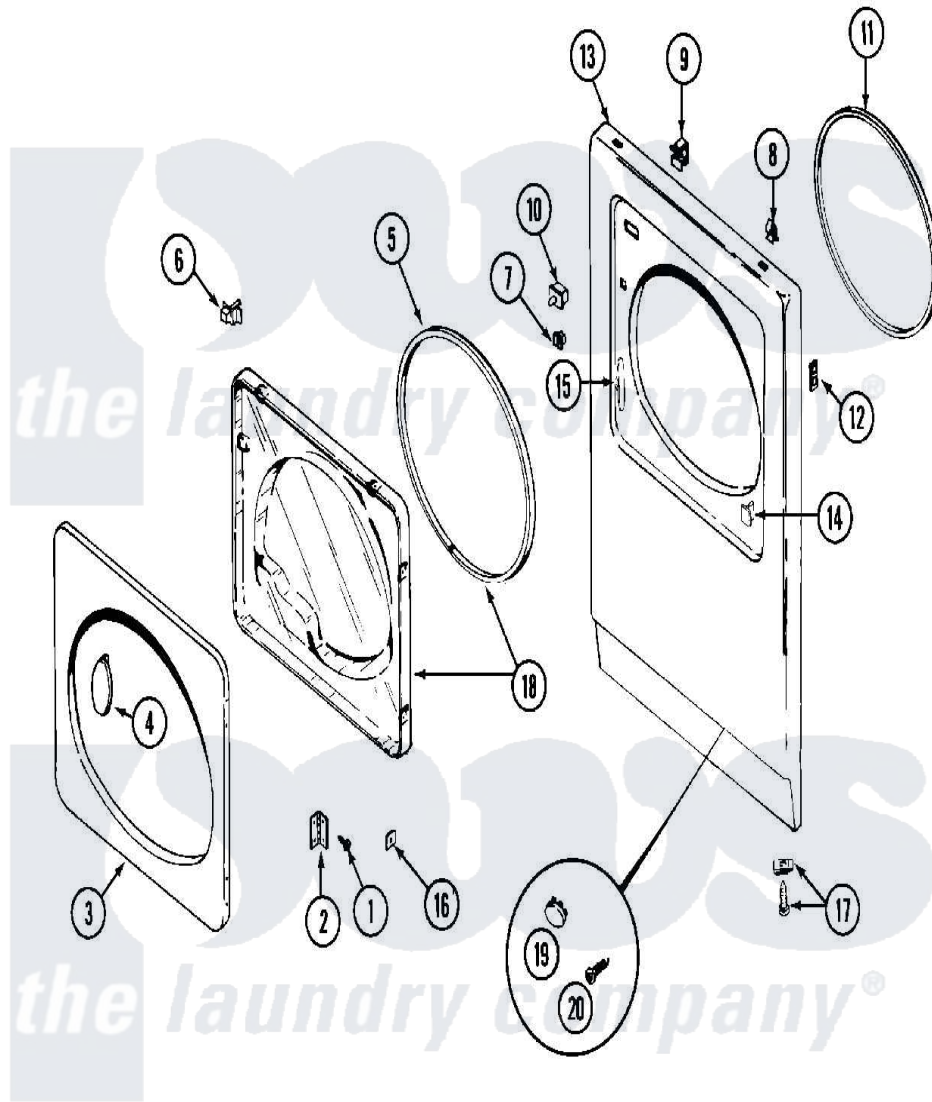

Maytag MDG13PDBBW 03 - DOOR

Maytag [Residential Maytag MDG13PDBBW Dryer Parts](#) Parts Diagram 03 - DOOR
 Click on the part number to view part

Item	Original Part Number	Replaced By	Status	Part Description
001	Y314062			Screw, Door Hinge And Panel
002	33001230			Hinge, Door
003	314967		Not Available	DOOR W/WINDOW OUTER HALF (WHT)
"	NLA		Not Available	(ALM)
004	314939			Handle, Door
"	314974			Handle, Door
005	33001192			Seal, Door
006	33001305			Strike, Door
007	Y304578	LA-1003		Door Catch Kit
008	212982	22001650		Fastener, Spring
009	Y310376			Clip, Door Switch Harness
010	33001420			Switch, Door
011	314937			Seal, Front Panel
012	NLA		Not Available	CLIP, HINGE SCREW
"	NLA		Not Available	SCREW, PLASTIC
013	33001447		Not Available	PANEL, FRONT (UPR-WHT)

"	33001486	98008544	Screw
"	NLA	Not Available	PANEL, FRONT (UPR-ALM)
014	NLA	Not Available	PLUG, DOOR CATCH
015	33001175		Cover, Hinge Hole
"	33001176		Cover, Hinge Hole
016	Y313910		Clip, Door Liner To Outer Panel
017	22001496		Front Panel Fastener And Screw
018	33001203	Not Available	PANEL, CLEAR INNER (W/SEAL)
019	33001614	Not Available	PLUG, FRONT PANEL (WHT)
"	33001615	Not Available	PLUG, FRONT PANEL (ALM)
020	315489		Screw, Extrusion And Front