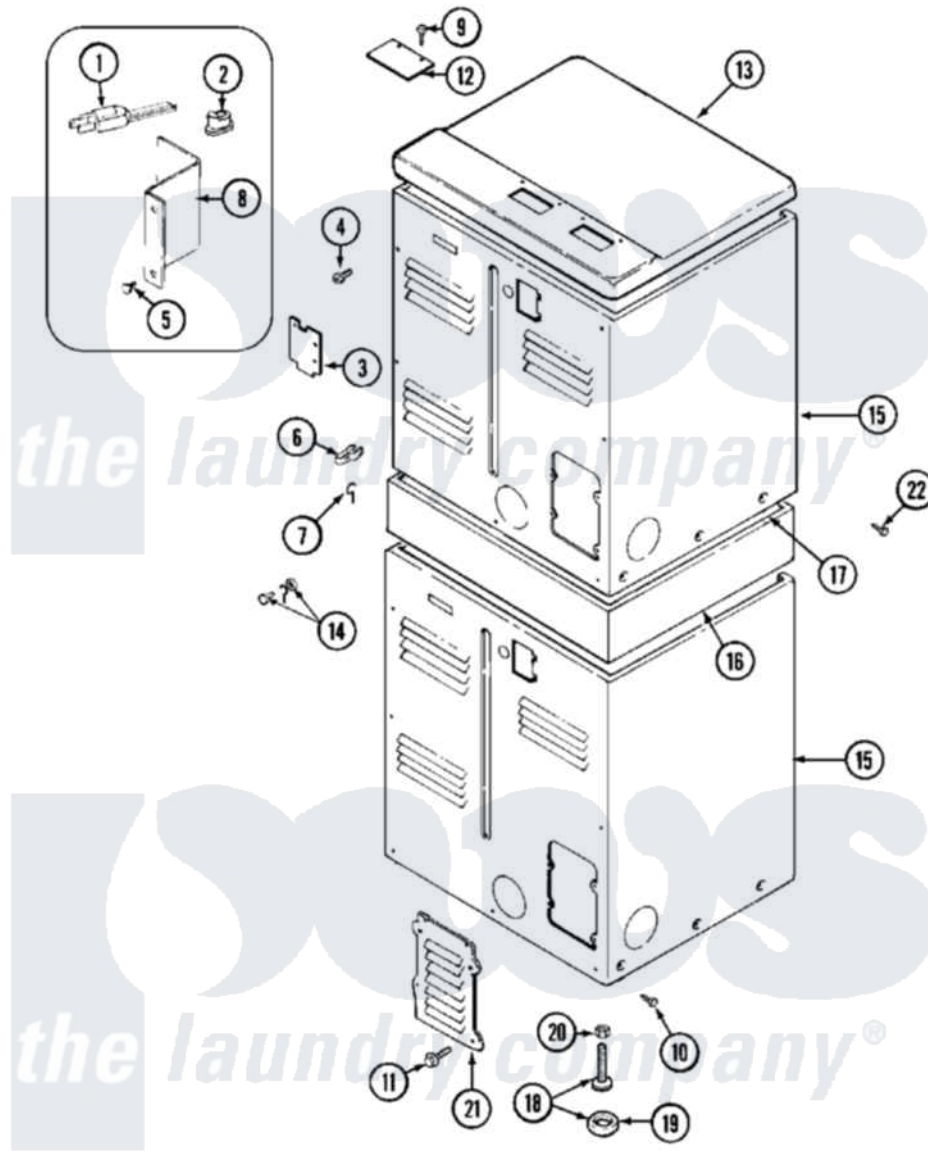

Maytag MDG13PDBBW 04 - REAR

Maytag Residential Maytag MDG13PDBBW Dryer Parts Parts Diagram 04 - REAR
 Click on the part number to view part

Item	Original Part Number	Replaced By	Status	Part Description
001	311484	112432		Nut
"	33001246		Not Available	CORD, POWER
"	Y311270			Washer, Terminal Block
002	211881			Grommet, Cord Part Not Used-Gas Models Only
003	Y312905		Not Available	COVER, TERMINAL
004	Y313561			Screw---NA
005	Y312209	W10001200		Screw
006	301548			Clamp, Ground Wire
"	313122			Screw - Baffle To Tumbler
007	311155			Ground Wire And Clamp
008	Y312904			Bracket, Terminal Block
009	Y313559			Screw
010	213007			Xfor Cabinet See Cabinet, Back
011	216423	3370225		Screw
012	NLA		Not Available	PLATE, TOP COVER

013	NLA		Not Available	COVER, TOP (WHT)
014	NLA		Not Available	SCREW & WASHER ASSEMBLY
015	NLA		Not Available	CABINET (LWR-WHT)
"	Y310632	1163839		Screw
016	NLA		Not Available	SUPPORT ASSEMBLY (WHT)
017	310933	33002194		Nut, Speed
018	Y302699	22003428		Leg, Adjustable
019	210684			Foot, Adjustable Leg
020	210385			Lock Nut For Adjustable Leg
021	Y312951		Not Available	ACCESS COVER, BACK
022	NLA		Not Available	SCREW, SUPPORT
"	Y310632	1163839		Screw