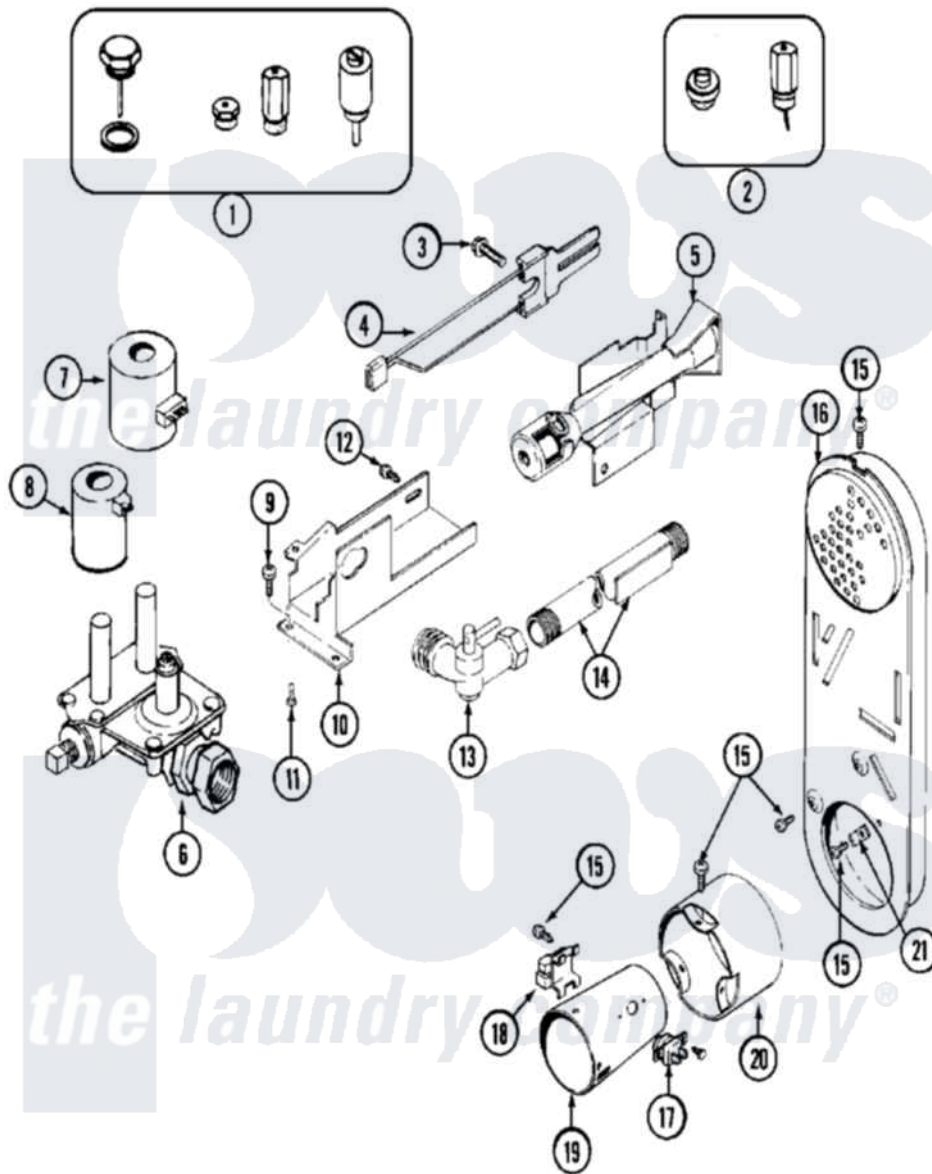

Maytag MDG13PDBBW 06 - GAS VALVE

Maytag Residential Maytag MDG13PDBBW Dryer Parts Parts Diagram 06 - GAS VALVE
 Click on the part number to view part

Item	Original Part Number	Replaced By	Status	Part Description
001	Y308378	W10402145		LP Gas Con
002	Y308377		Not Available	CONVERSION KIT (LP TO NATURAL)
003	304971			Screw Note: Screw, Igniter
004	304970	4391996		Ignitor
005	33001247	33002793		Burner Assembly
006	308345			Valve, Gas
007	306106			Coil, Holding And Booster-W
008	306105	694540		Coil, 60 Hz
009	Y313561			Screw----NA
010	314566			Gas Control Bracket
011	Y313559			Screw
012	314082	90767		Screw, 8A X 3/8 HeX Washer Head Tapping
"	314568	Y313559		Screw
013	Y303349			Angle Shut-Off, Gas Valve Pipe And Bracket Assembly

014	Y303383	33001735	Series 18 Not Needed Use Vavle
015	211294	90767	Screw, 8A X 3/8 HeX Washer Head Tapping
016	Y308504		Not Available INLET DUCT ASSEMBLY
017	305169		Thermostat, Hi-Limit Gas
018	Y303377	338906	Radiant, Sensor
019	Y308548		Combustion Cone Assembly
020	Y303841		Cone, Extension
021	Y312890		Retainer, Heater Chamber