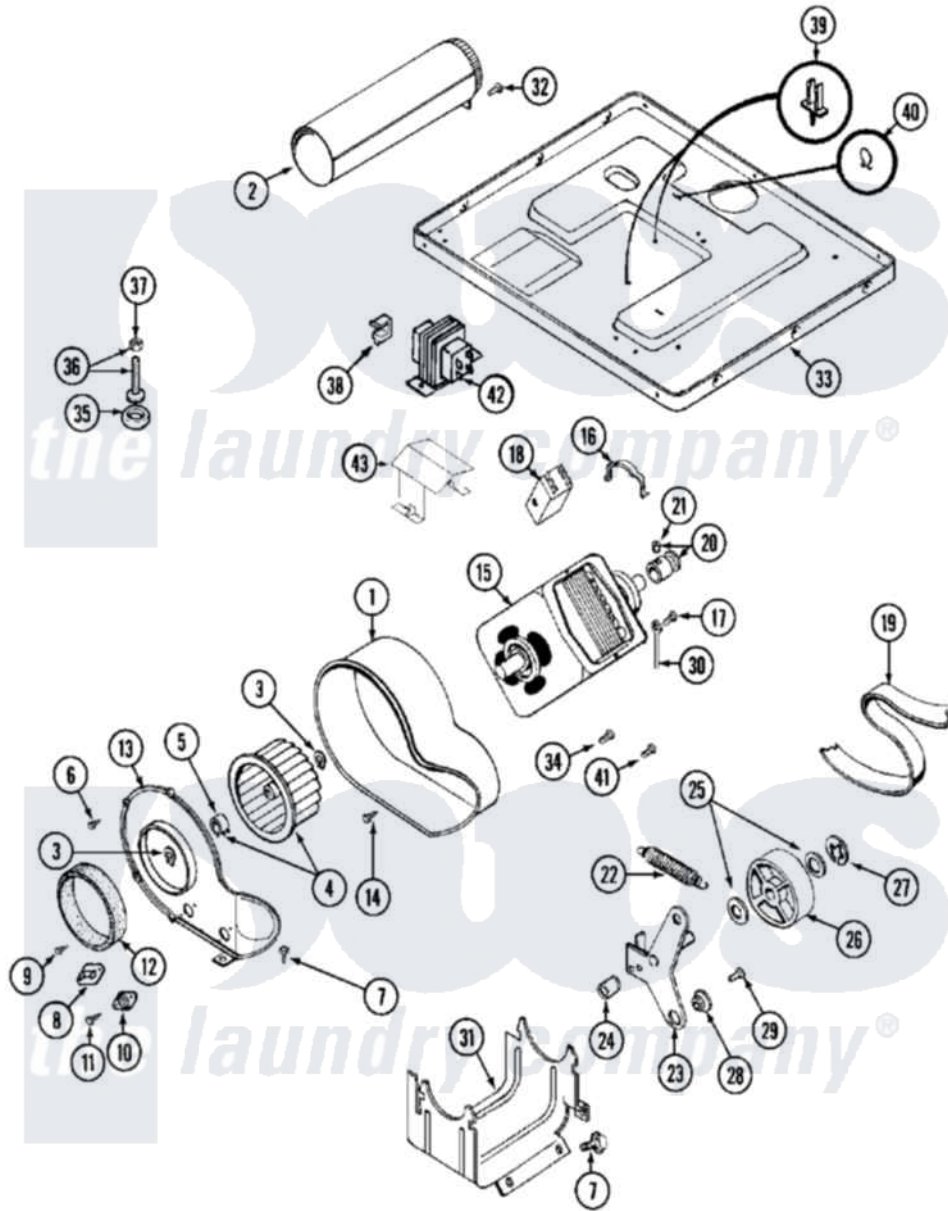

Maytag MDG13PDBBW 07 - MOTOR DRIVE

Maytag [Residential Maytag MDG13PDBBW Dryer Parts](#) Parts Diagram 07 - MOTOR DRIVE
 Click on the part number to view part

Item	Original Part Number	Replaced By	Status	Part Description
001	Y312893			Housing, Blower
002	Y303442			EXHAUST DUCT ASSEMBLY
003	410233	9703438		Ring-Retrn
004	Y303836			Blower Wheel Assembly And Clamp
005	312967			Clamp, Blower Housing
006	Y312961	W10116751		Screw
007	Y313561			Screw----NA
008	307208			Thermistor, Temp. Control
"	902577			Capacitor, Thermostat
"	Y303391	33303391		Thermostat, Cycling
009	211294	90767		Screw, 8A X 3/8 HeX Washer Head Tapping
010	306604			Cut-Off, Thermal Part Not Used
011	NLA		Not Available	SCREW, THERMAL CUT-OFF
012	Y312901			Seal, Housing Cover