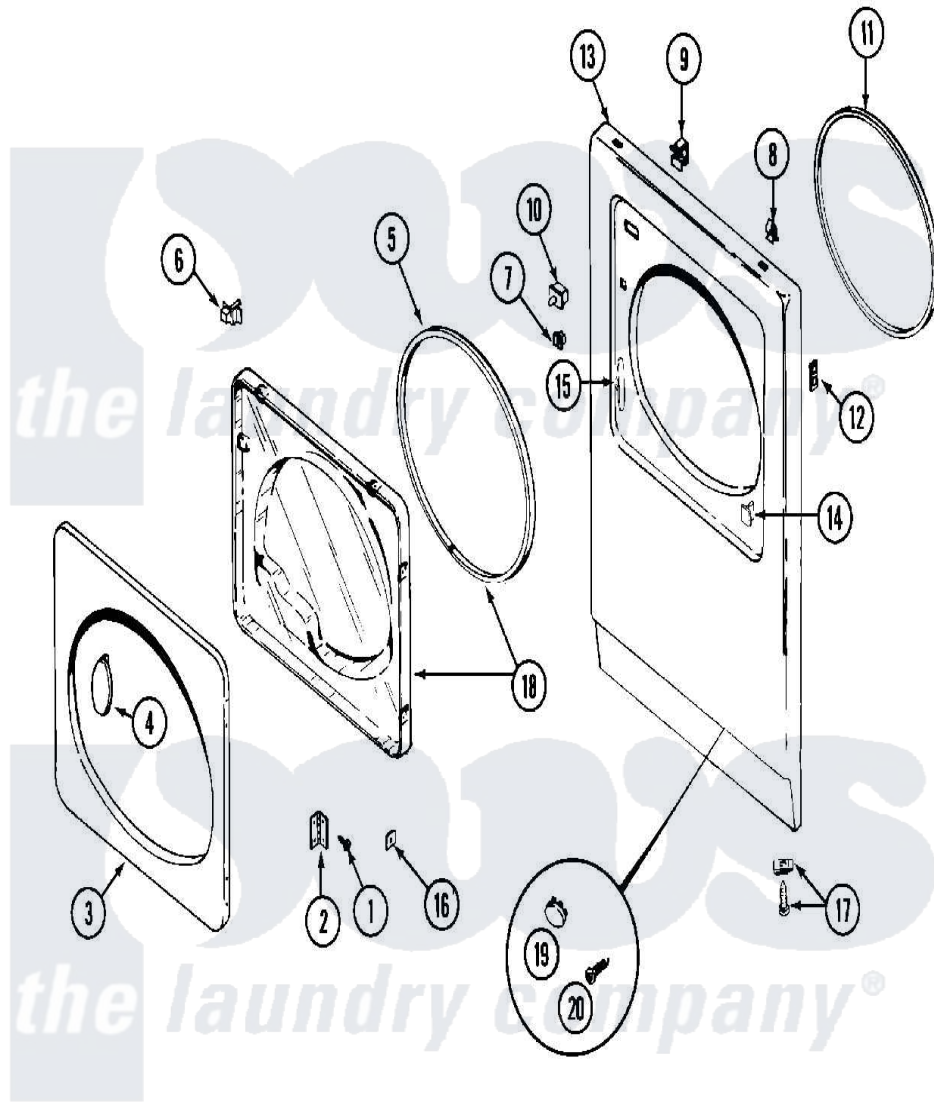

# Maytag MDG13PDEGW 03 - DOOR

Maytag [Residential Maytag MDG13PDEGW Dryer Parts](#) Parts Diagram 03 - DOOR  
 Click on the part number to view part

Item	Original Part Number	Replaced By	Status	Part Description
001	<a href="#">Y314062</a>			Screw, Door Hinge And Panel
002	<a href="#">33001230</a>			Hinge, Door
003	314967		Not Available	DOOR W/WINDOW OUTER HALF (WHT)
"	NLA		Not Available	(ALM)
004	<a href="#">314939</a>			Handle, Door
"	<a href="#">314974</a>			Handle, Door
005	<a href="#">33001192</a>			Seal, Door
006	<a href="#">33001305</a>			Strike, Door
007	Y304578	<a href="#">LA-1003</a>		Door Catch Kit
008	212982	<a href="#">22001650</a>		Fastener, Spring
009	<a href="#">Y310376</a>			Clip, Door Switch Harness
010	<a href="#">33001420</a>			Switch, Door
011	<a href="#">314937</a>			Seal, Front Panel
012	NLA		Not Available	CLIP, HINGE SCREW
"	NLA		Not Available	SCREW, PLASTIC
013	33001447		Not Available	PANEL, FRONT (UPR-WHT)

"	33001486	<a href="#">98008544</a>	Screw
"	NLA	Not Available	PANEL, FRONT (UPR-ALM)
014	NLA	Not Available	PLUG, DOOR CATCH
015	<a href="#">33001175</a>		Cover, Hinge Hole
"	<a href="#">33001176</a>		Cover, Hinge Hole
016	<a href="#">Y313910</a>		Clip, Door Liner To Outer Panel
017	<a href="#">22001496</a>		Front Panel Fastener And Screw
018	33001203	Not Available	PANEL, CLEAR INNER (W/SEAL)
019	33001614	Not Available	PLUG, FRONT PANEL (WHT)
"	33001615	Not Available	PLUG, FRONT PANEL (ALM)
020	<a href="#">315489</a>		Screw, Extrusion And Front