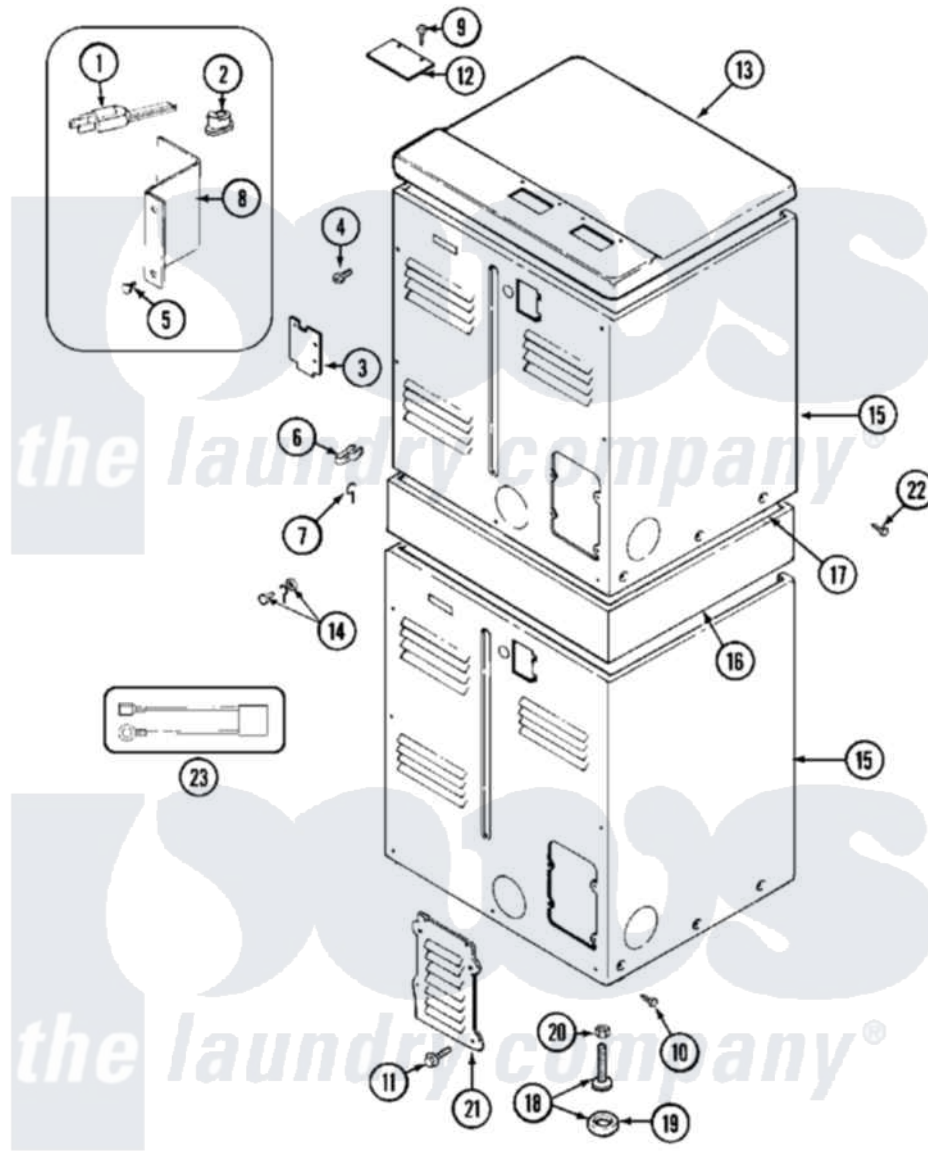

Maytag MDG13PDEGW 04 - REAR

Maytag Residential Maytag MDG13PDEGW Dryer Parts Parts Diagram 04 - REAR

[Click on the part number to view part](#)

Item	Original Part Number	Replaced By	Status	Part Description
001	308966		Not Available	CORD, POWER (EXPORT)
"	311484	112432		Nut
"	33001246		Not Available	CORD, POWER
"	Y311270			Washer, Terminal Block
002	211881			Grommet, Cord Part Not Used-Gas Models Only
"	33001716		Not Available	GROMMET, POWER CORD
003	Y312905		Not Available	COVER, TERMINAL
004	Y313561			Screw---NA
005	Y312209	W10001200		Screw
006	301548			Clamp, Ground Wire
"	313122			Screw - Baffle To Tumbler
007	311155			Ground Wire And Clamp
008	Y312904			Bracket, Terminal Block
009	Y313559			Screw
010	213007			Xfor Cabinet See Cabinet, Back

011	216423	3370225		Screw
012	NLA		Not Available	PLATE, TOP COVER
013	NLA		Not Available	COVER, TOP (WHT)
014	NLA		Not Available	SCREW & WASHER ASSEMBLY
015	NLA		Not Available	CABINET (LWR-WHT)
"	Y310632	1163839		Screw
016	NLA		Not Available	SUPPORT ASSEMBLY (WHT)
017	310933	33002194		Nut, Speed
018	Y302699	22003428		Leg, Adjustable
019	210684			Foot, Adjustable Leg
020	210385			Lock Nut For Adjustable Leg
021	Y312951		Not Available	ACCESS COVER, BACK
022	NLA		Not Available	SCREW, SUPPORT
"	Y310632	1163839		Screw
023	NLA		Not Available	SURGE SUPPRESSOR KIT
"	NLA		Not Available	WIRE HARNESS, TORROID-- -NA