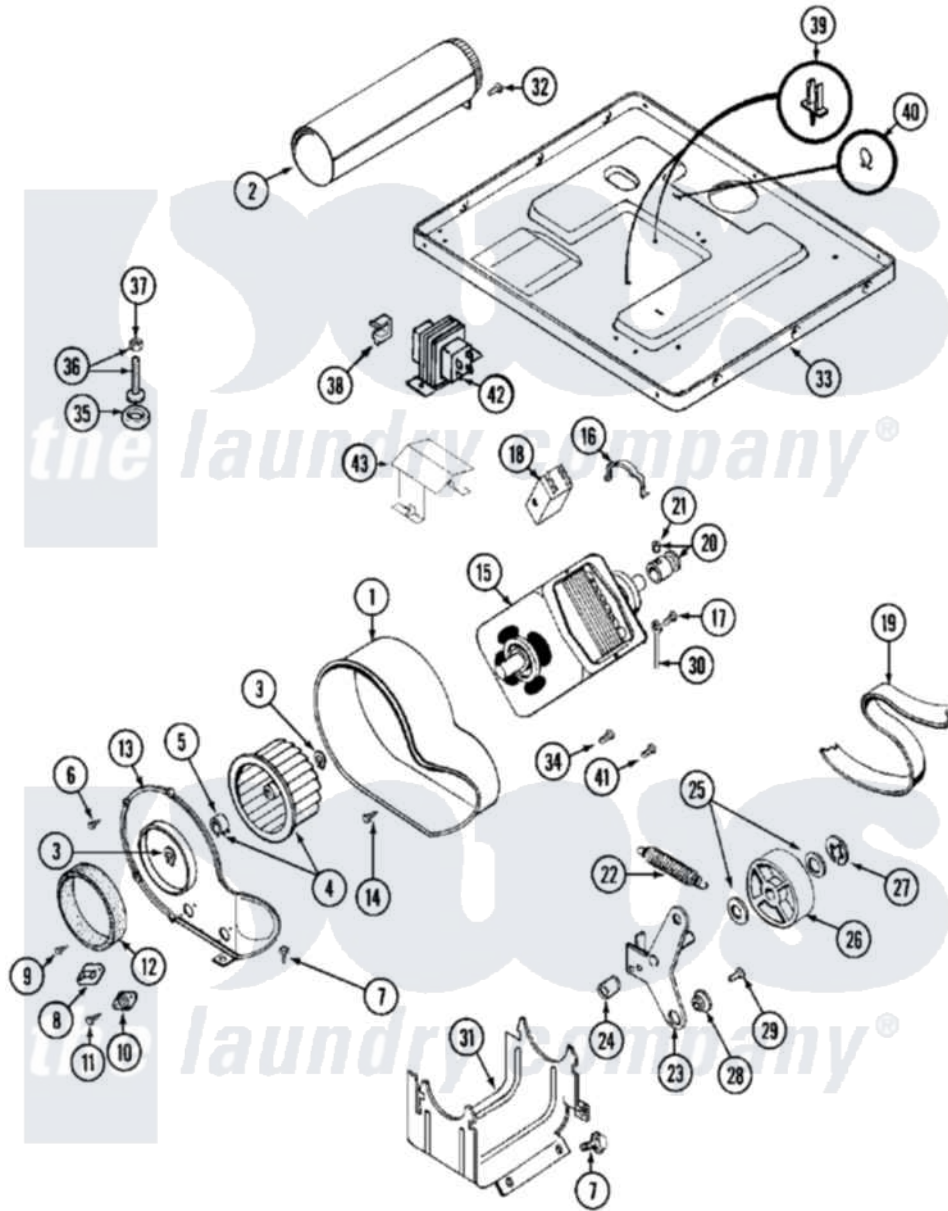

Maytag MDG13PDEGW 07 - MOTOR DRIVE

Maytag Residential Maytag MDG13PDEGW Dryer Parts Parts Diagram 07 - MOTOR DRIVE
 Click on the part number to view part

Item	Original Part Number	Replaced By	Status	Part Description
001	Y312893			Housing, Blower
002	Y303442			EXHAUST DUCT ASSEMBLY
003	410233	9703438		Ring-Retrn
004	Y303836			Blower Wheel Assembly And Clamp
005	312967			Clamp, Blower Housing
006	Y312961	W10116751		Screw
007	Y313561			Screw---NA
008	307208			Thermistor, Temp. Control
"	902577			Capacitor, Thermostat
"	Y303391	33303391		Thermostat, Cycling
009	211294	90767		Screw, 8A X 3/8 HeX Washer Head Tapping
010	306604			Cut-Off, Thermal Part Not Used
011	NLA		Not Available	SCREW, THERMAL CUT-OFF
012	Y312901			Seal, Housing Cover