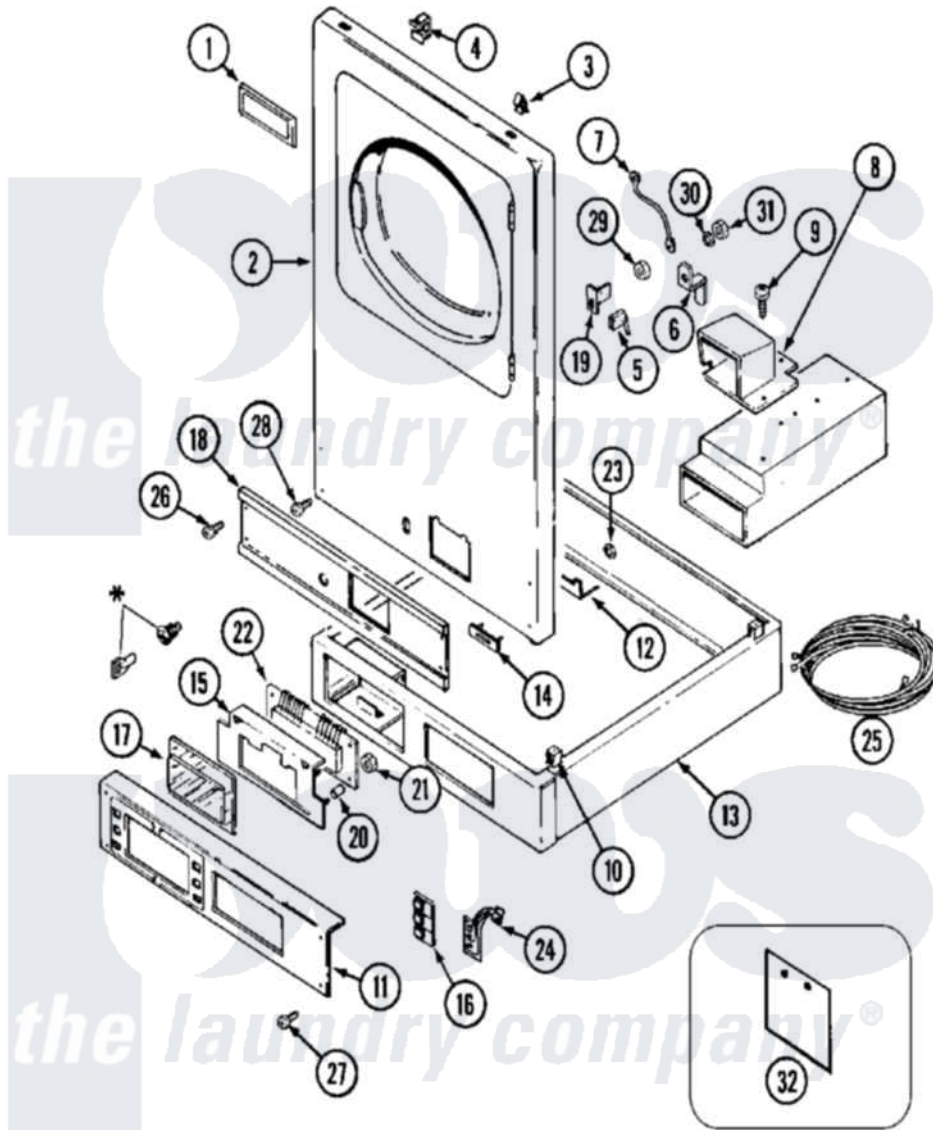

# Maytag MDG13PRAAW 01 - CONTROLS & UPPER PANEL

**\*Contact Your Commercial Distributor for Locks & Keys**

Maytag [Residential Maytag MDG13PRAAW Dryer Parts](#) Parts Diagram 01 - CONTROLS & UPPER PANEL  
 Click on the part number to view part

Item	Original Part Number	Replaced By	Status	Part Description
001	NLA		Not Available	NAME PLATE
002	33001447		Not Available	PANEL, FRONT (UPR-WHT)
"	33001486	<a href="#">98008544</a>		Screw
003	212982	<a href="#">22001650</a>		Fastener, Spring
004	<a href="#">Y310376</a>			Clip, Door Switch Harness
005	912012	<a href="#">3400409</a>		Screw
"	<a href="#">Y306232</a>			Switch, Access
006	314625	<a href="#">206637</a>		Lock Kit
007	<a href="#">Y303981</a>			Ground Wire For Latch
008	NLA		Not Available	COVER, COIN DROP
009	<a href="#">314654</a>			Bolt, Coin Drop Cover
010	310933	<a href="#">33002194</a>		Nut, Speed
011	NLA		Not Available	EXTRUSION (LWR)
012	<a href="#">Y313561</a>			Screw---NA
"	<a href="#">314631</a>			Bracket, Coin Mechanism
"	Y310632	<a href="#">1163839</a>		Screw