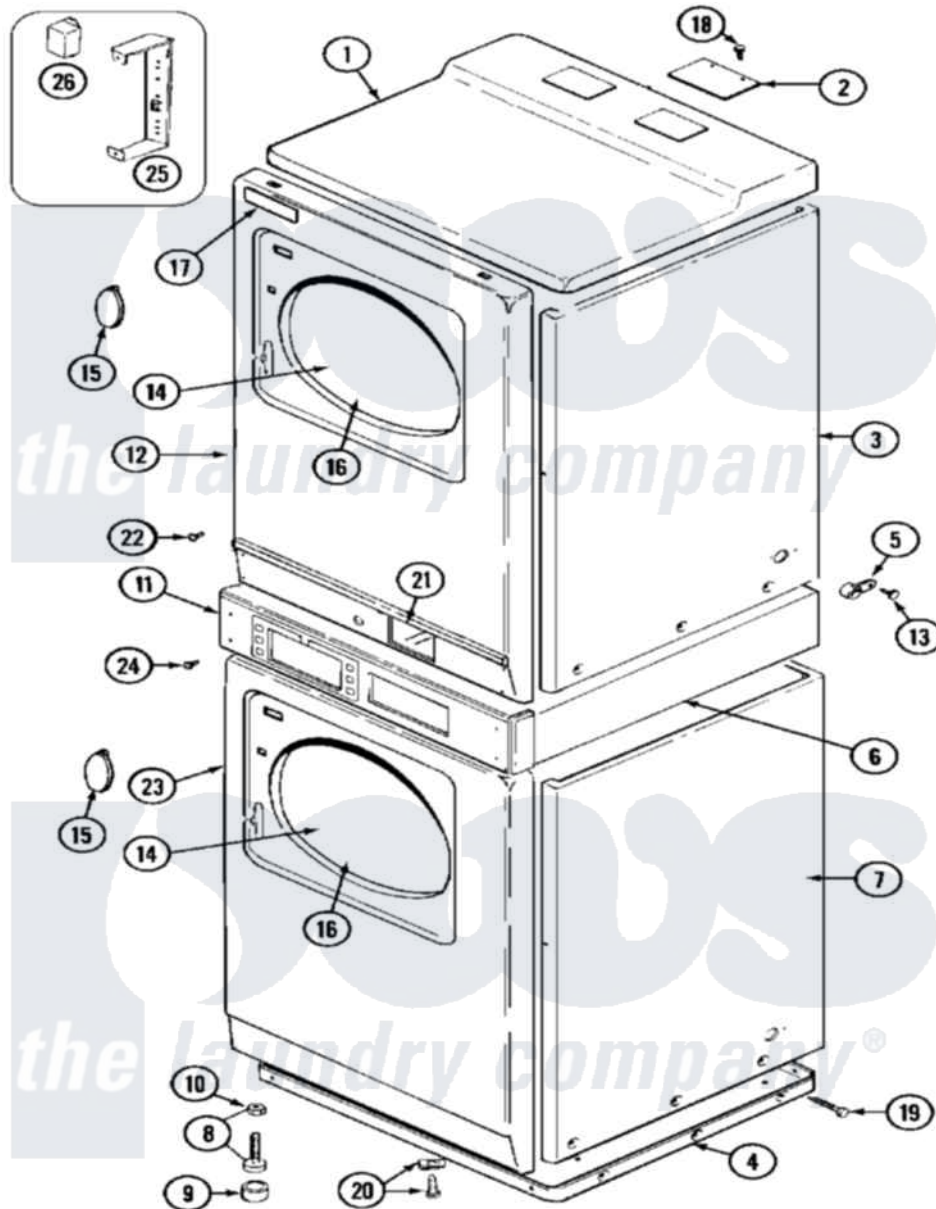

# Maytag MDG13PRAAW 02 - FRONT

Maytag [Residential Maytag MDG13PRAAW Dryer Parts](#) Parts Diagram 02 - FRONT  
 Click on the part number to view part

Item	Original Part Number	Replaced By	Status	Part Description
001	NLA		Not Available	COVER, TOP (WHT)
002	NLA		Not Available	PLATE, COVER
003	NLA		Not Available	CABINET (UPR-WHT)
004	<a href="#">306261</a>			Base Assembly, Upper Dryer
"	306530		Not Available	BASE ASSEMBLY (LOWER)
005	910768	<a href="#">M0280301</a>		Tie Electr
006	310933	<a href="#">33002194</a>		Nut, Speed
"	314663	<a href="#">214354</a>		Screw, Top Cover To Cabnt.
"	911050	<a href="#">4312464</a>		Screw
"	NLA		Not Available	SUPPORT ASSEMBLY (WHT)
"	Y310632	<a href="#">1163839</a>		Screw
007	NLA		Not Available	CABINET (LWR-WHT)
008	Y302699	<a href="#">22003428</a>		Leg, Adjustable
009	<a href="#">210684</a>			Foot, Adjustable Leg
010	<a href="#">210385</a>			Lock Nut For Adjustable Leg
011	NLA		Not Available	EXTRUSION, CONTROL (LWR)