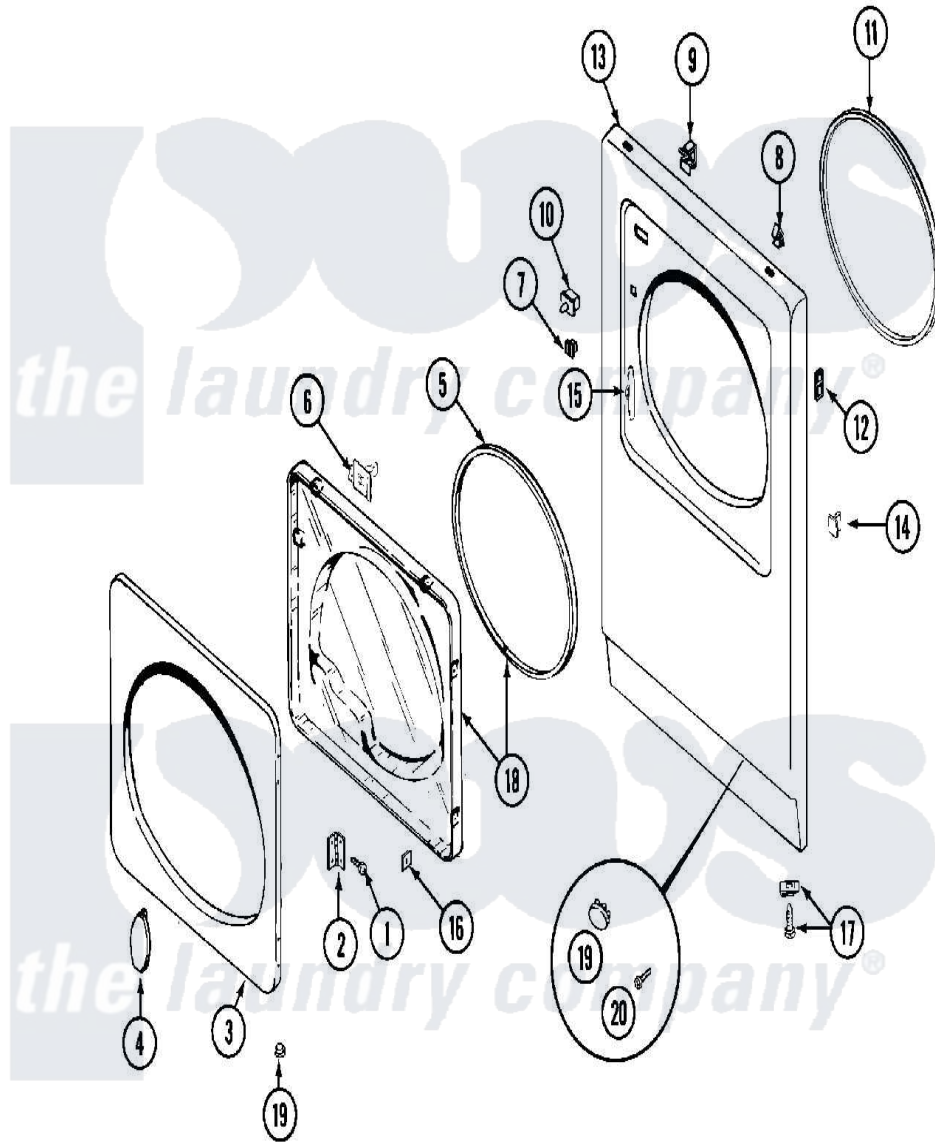

# Maytag MDG13PRAAW 03 - DOOR

Maytag [Residential Maytag MDG13PRAAW Dryer Parts](#) Parts Diagram 03 - DOOR  
 Click on the part number to view part

Item	Original Part Number	Replaced By	Status	Part Description
001	<a href="#">Y314062</a>			Screw, Door Hinge And Panel
002	<a href="#">33001230</a>			Hinge, Door
003	314967		Not Available	DOOR W/WINDOW OUTER HALF (WHT)
004	<a href="#">314939</a>			Handle, Door
005	<a href="#">33001192</a>			Seal, Door
006	<a href="#">33001305</a>			Strike, Door
007	Y304578	<a href="#">LA-1003</a>		Door Catch Kit
008	212982	<a href="#">22001650</a>		Fastener, Spring
009	<a href="#">Y310376</a>			Clip, Door Switch Harness
010	<a href="#">33001420</a>			Switch, Door
011	<a href="#">314937</a>			Seal, Front Panel
012	NLA		Not Available	CLIP, HINGE SCREW
013	33001447		Not Available	PANEL, FRONT (UPR-WHT)
"	33001486	<a href="#">98008544</a>		Screw
"	NLA		Not Available	(LWR-WHT)
014	NLA		Not Available	PLUG, DOOR CATCH

015	<a href="#">33001175</a>		Cover, Hinge Hole
016	<a href="#">Y313910</a>		Clip, Door Liner To Outer Panel
017	<a href="#">22001496</a>		Front Panel Fastener And Screw
018	33001203	Not Available	PANEL, CLEAR INNER (W/SEAL)
019	33001614	Not Available	PLUG, FRONT PANEL (WHT)
020	<a href="#">315489</a>		Screw, Extrusion And Front