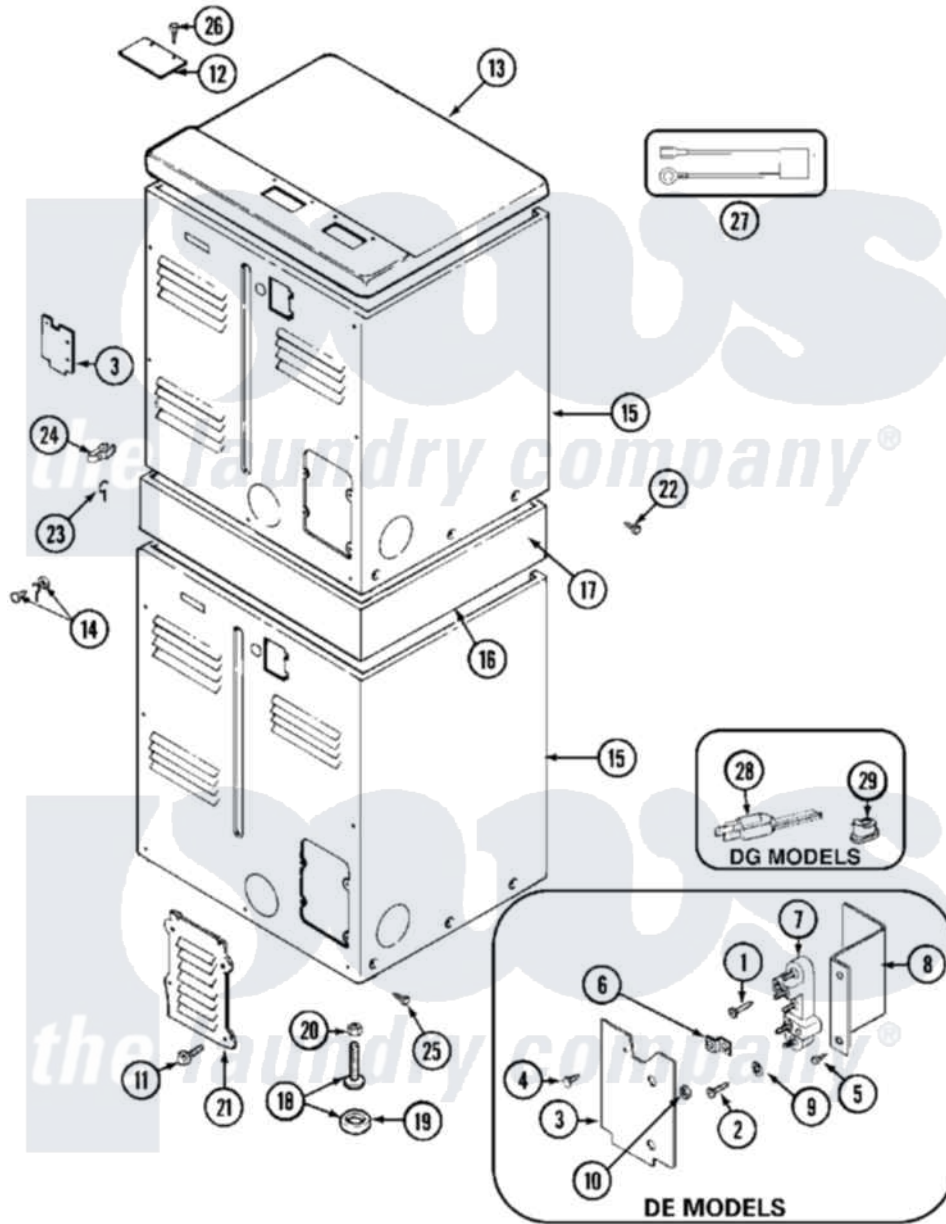

Maytag MDG13PRAAW 04 - REAR

Maytag Residential Maytag MDG13PRAAW Dryer Parts Parts Diagram 04 - REAR
 Click on the part number to view part

Item	Original Part Number	Replaced By	Status	Part Description
001	NLA		Not Available	SCREW, GROUND STRAP
002	Y310632	1163839		Screw
003	Y312905		Not Available	COVER, TERMINAL
004	Y313561			Screw----NA
005	Y312209	W10001200		Screw
006	Y312184			Strap, Grounding
007	33001244			Block, Terminal
008	Y312904			Bracket, Terminal Block
009	311093			Washer, Terminal Connection
"	Y311270			Washer, Terminal Block
010	311484	112432		Nut
011	216423	3370225		Screw
012	NLA		Not Available	PLATE, TOP COVER
013	NLA		Not Available	COVER, TOP (WHT)
014	NLA		Not Available	SCREW
015	NLA		Not Available	CABINET (LWR-WHT)

"	Y310632	1163839		Screw
016	NLA		Not Available	SUPPORT ASSEMBLY (WHT)
017	310933	33002194		Nut, Speed
018	Y302699	22003428		Leg, Adjustable
019	210684			Foot, Adjustable Leg
020	210385			Lock Nut For Adjustable Leg
021	Y312951		Not Available	ACCESS COVER, BACK
022	911050	4312464		Screw
"	Y310632	1163839		Screw
023	311155			Ground Wire And Clamp
024	301548			Clamp, Ground Wire
"	313122			Screw - Baffle To Tumbler
025	213007			Xfor Cabinet See Cabinet, Back
026	Y313559			Screw
027	12001279			Surge Suppressor Kit
"	NLA		Not Available	SURGE SUPPRESSOR KIT
028	33001246		Not Available	CORD, POWER
029	211881			Grommet, Cord Part Not Used- Gas Models Only