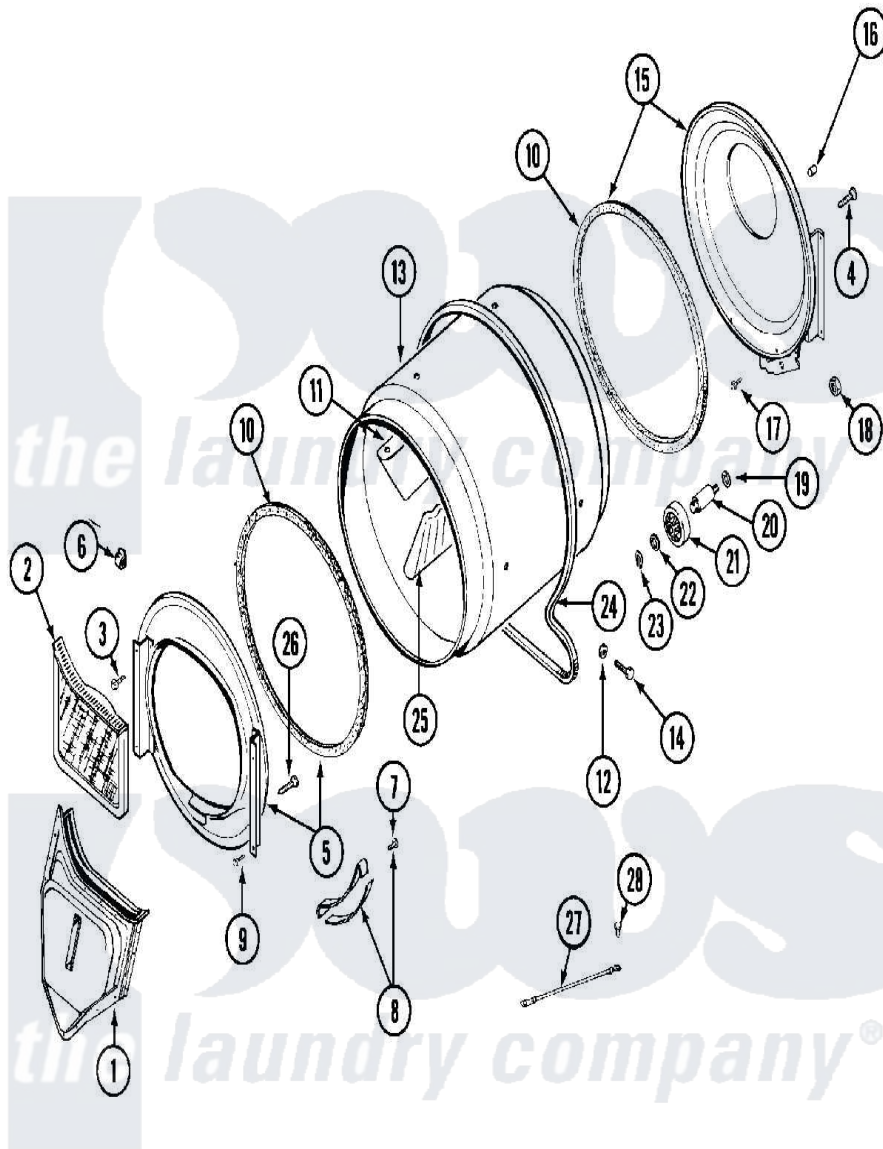

Maytag MDG13PRAAW 05 - TUMBLER

Maytag [Residential Maytag MDG13PRAAW Dryer Parts](#) Parts Diagram 05 - TUMBLER
 Click on the part number to view part

Item	Original Part Number	Replaced By	Status	Part Description
001	33001016			Outlet Duct Assembly
002	33001170	33002970		Lint Filte
003	NLA		Not Available	SCREW, TUMBLER SUPPORT
004	Y313561			Screw---NA
005	33001179			Front, Tumbler
006	Y310376			Clip, Door Switch Harness
007	210720			Rivet, Bearing To Tumbler Frnt
008	306508			Tumbler Bearing Kit ---W
009	Y310632	1163839		Screw
010	314820			Seal, Tumbler
011	33001012			Baffle
012	314158			Washer, Baffle To Tumbler
013	33001108		Not Available	DRYER TUMBLER, W/O BAFFLES
014	Y310759			Screw, Tumbler Baffles
015	33001178			Back, Tumbler

016	NLA	Not Available	COVER, THREAD
017	Y310632	1163839	Screw
018	33001443		Nut, Hex
019	Y313347	312535	Washer, Vault Mounting Brk.
020	Y312948	6-3129480	Shaft- Tumbler
021	Y303373	12001541	Drum Roller/Washer Assembly--W
022	312535		Washer, Vault Mounting Brk.
023	410233	9703438	Ring-Retrn
024	Y312959		Poly "V" Belt For Tumbler
025	33001004		Baffle, Tall
026	Y314110	33002917	Screw, No.10-16
027	901220		Ground Wire
028	910343	488234	Screw 8-32 X 1/4