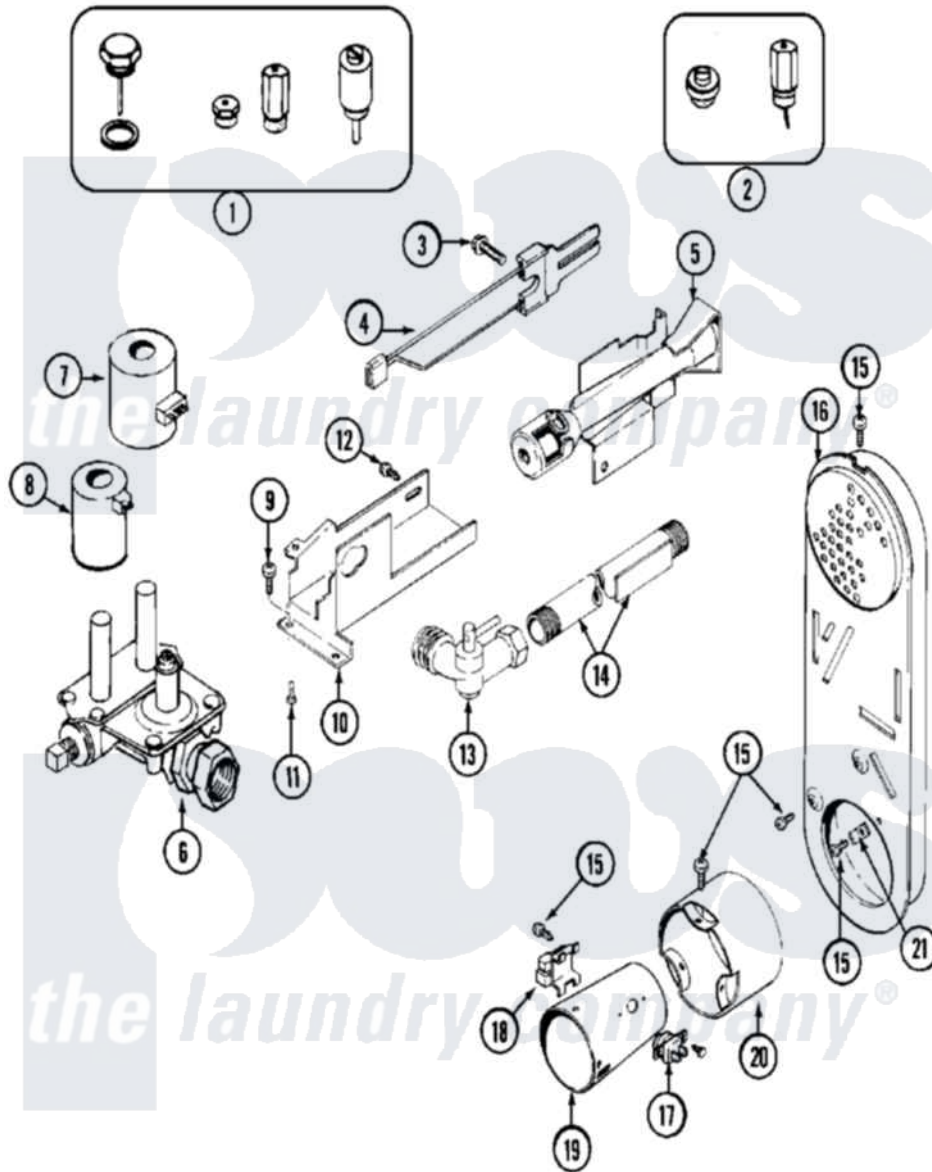

# Maytag MDG13PRAAW 06 - GAS VALVE

Maytag Residential Maytag MDG13PRAAW Dryer Parts Parts Diagram 06 - GAS VALVE  
 Click on the part number to view part

Item	Original Part Number	Replaced By	Status	Part Description
001	Y308378	<a href="#">W10402145</a>		LP Gas Con
002	33001287		Not Available	CONVERSION KIT (LP TO NAT)
003	<a href="#">304971</a>			Screw Note: Screw, Igniter
004	304970	<a href="#">4391996</a>		Ignitor
005	33001247	<a href="#">33002793</a>		Burner Assembly
006	<a href="#">308345</a>			Valve, Gas
007	<a href="#">306106</a>			Coil, Holding And Booster-W
008	306105	<a href="#">694540</a>		Coil, 60 Hz
009	<a href="#">Y313561</a>			Screw----NA
010	<a href="#">314566</a>			Gas Control Bracket
011	<a href="#">Y313559</a>			Screw
012	314082	<a href="#">90767</a>		Screw, 8A X 3/8 HeX Washer Head Tapping
"	314568	<a href="#">Y313559</a>		Screw
013	<a href="#">Y303349</a>			Angle Shut-Off, Gas Valve Pipe And Bracket Assembly

014	Y303383	<a href="#">33001735</a>	Series 18 Not Needed Use Vavle
015	211294	<a href="#">90767</a>	Screw, 8A X 3/8 HeX Washer Head Tapping
016	Y308504		Not Available INLET DUCT ASSEMBLY
017	<a href="#">305169</a>		Thermostat, Hi-Limit Gas
018	Y303377	<a href="#">338906</a>	Radiant, Sensor
019	<a href="#">Y308548</a>		Combustion Cone Assembly
020	<a href="#">Y303841</a>		Cone, Extension
021	<a href="#">Y312890</a>		Retainer, Heater Chamber