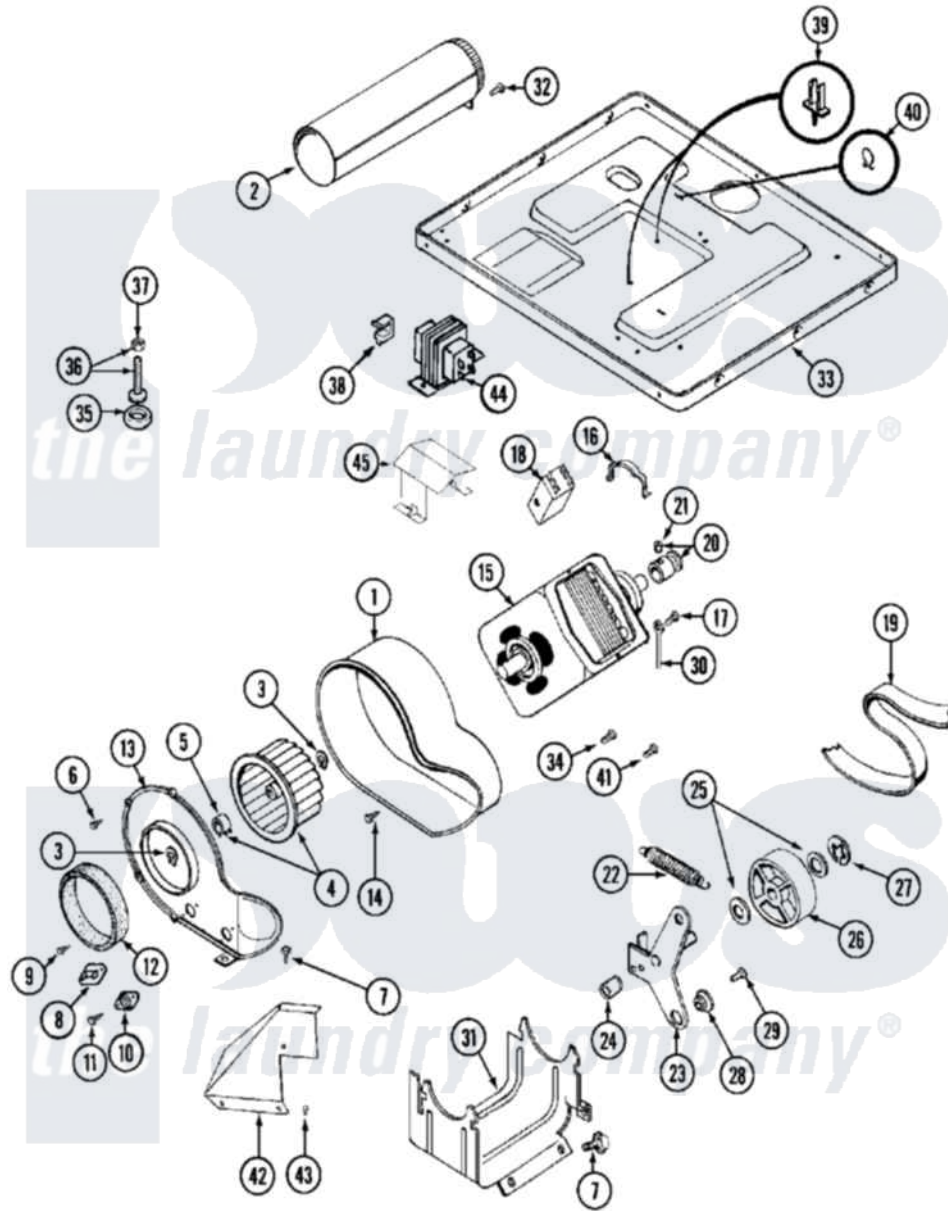

Maytag MDG13PRAAW 07 - MOTOR DRIVE

Maytag Residential Maytag MDG13PRAAW Dryer Parts Parts Diagram 07 - MOTOR DRIVE
 Click on the part number to view part

Item	Original Part Number	Replaced By	Status	Part Description
001	Y312893			Housing, Blower
002	Y303442			EXHAUST DUCT ASSEMBLY
003	410233	9703438		Ring-Retrn
004	Y303836			Blower Wheel Assembly And Clamp
005	312967			Clamp, Blower Housing
006	Y312961	W10116751		Screw
007	Y313561			Screw----NA
008	307208			Thermistor, Temp. Control
"	Y303391	33303391		Thermostat, Cycling
009	211294	90767		Screw, 8A X 3/8 HeX Washer Head Tapping
010	306604			Cut-Off, Thermal Part Not Used
011	NLA		Not Available	SCREW, THERMAL CUT-OFF
012	Y312901			Seal, Housing Cover
013	314778		Not Available	COVER, BLOWER HOUSING